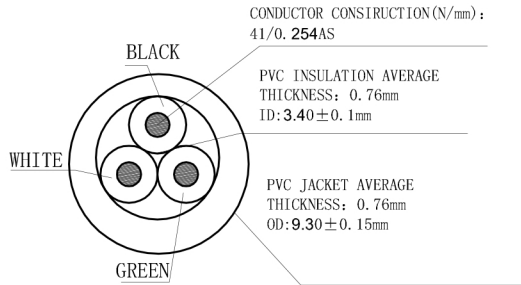

PART NO.	ME-302L WIRE	SCALE	1: 1
DESCRIPTION	SJT#14*3C 60C	UNIT:	mm
DWG No.	800-1403-0-SJT0-BL-00050		

NOTES:

- 1) JACKET COLOR: BLACK
- 2). E-GREEN; L-BLACK ; N-WHITE

TESTING:

- 1) 100% OPEN & SHORT TESTING
- 2) INSULATION RESISTANCE: 100M ohm(min)
- 3) VOLTAGE: DC500V/1min
- 4) ROHS COMPLIANT

NO.	SPECIFICATION	COLOUR	MATERIAL	AMOUNT
①	Play home terminal 98740	Silver	Cu	3P
②	Model aircraft 8745AND	WHITE	PBT	1PCS
③	Mother Play ME-302L	BLACK	PVC Cu	1PCS
④	Wire SJT 14AWG/3C 60°	BLACK	PVC Cu	1PCS
⑤	Tin	Silver	Article tin	3PCS
⑥	Ties	BLACK		1PCS

Printing the contents of wire The use of printing ink replenish Wire

REV	DATE	DESCRIPTION	SYMBOL
DRAWED/DATE		CHECKED/DATE	
GONG/10. 11. 5		ZHUYING/10. 11. 6	

E243929 (UL) SJT 3×14AWG (2.08mm²) VW-1 60°C 300V CSA 228191 SJT 3×14 AWG (2.08mm²) FT2 60°C 300V -LF-