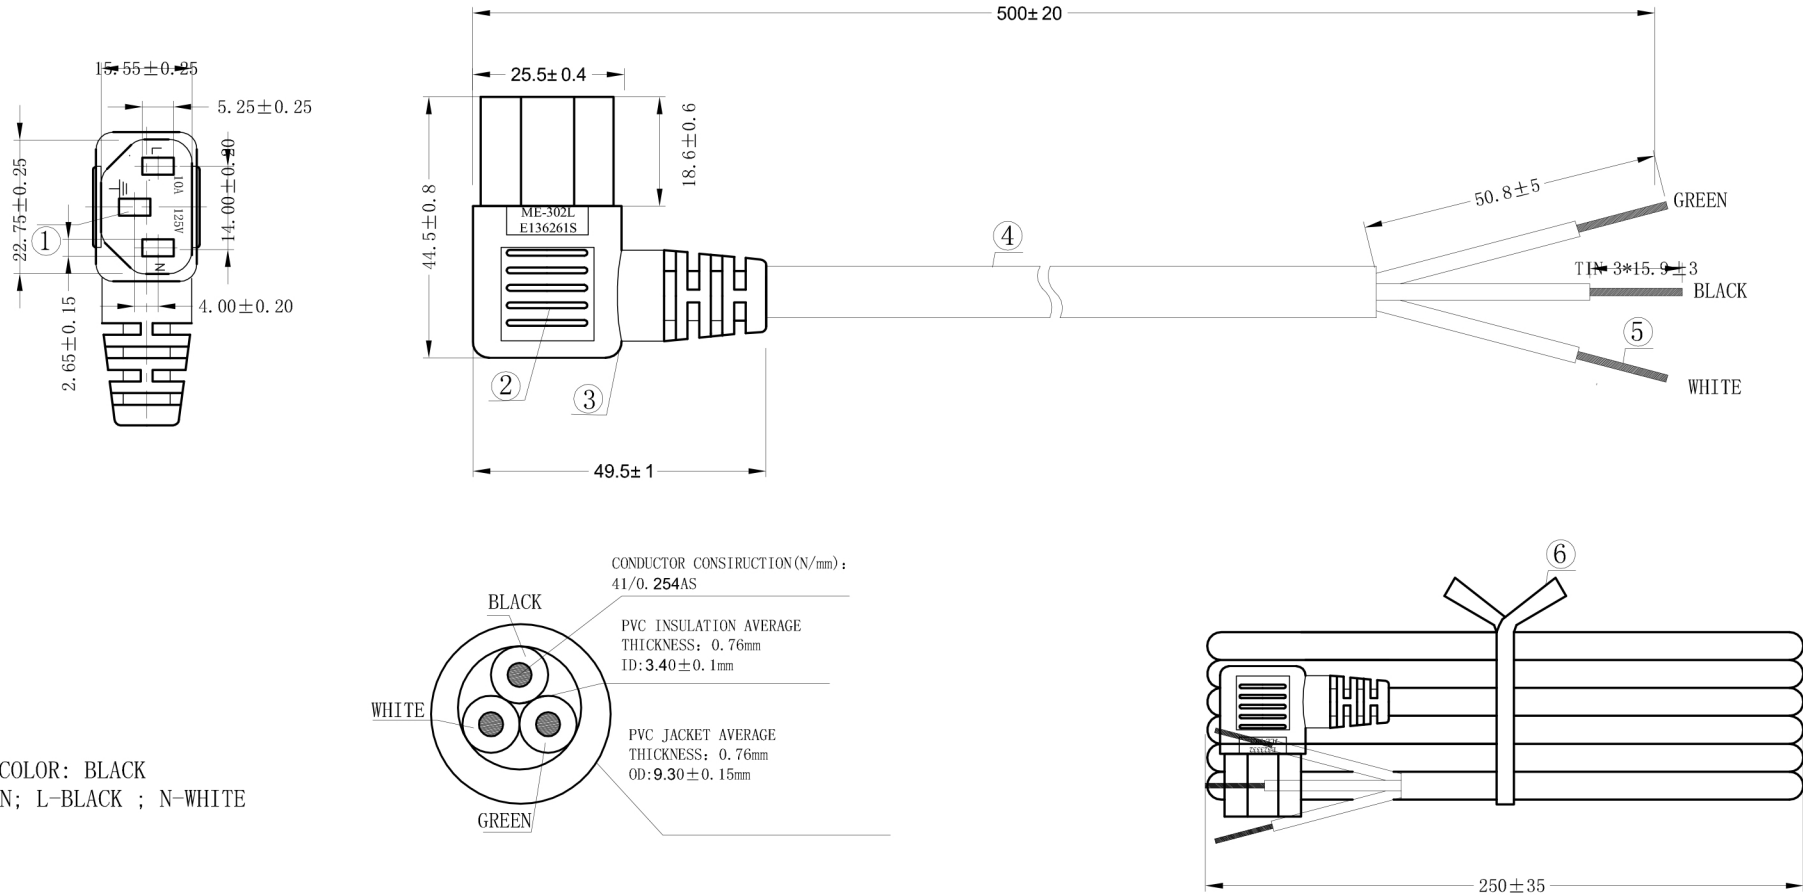

PART NO.	ME-302L WIRE	SCALE	1: 1
DESCRIPTION	SJT#14*3C 60C	UNIT:	mm
DWG No.	800-1403-0-SJT0-BL-00050		

NOTES:

- 1) JACKET COLOR: BLACK
- 2). E-GREEN; L-BLACK ; N-WHITE

TESTING:

- 1) 100% OPEN & SHORT TESTING
- 2) INSULATION RESISTANCE: 100M ohm(min)
- 3) VOLTAGE: DC500V/1min
- 4) ROHS COMPLIANT

NO.	SPECIFICATION	COLOUR	MATERIAL	AMOUNT
①	Play home terminal 98740	Silver	Cu	3P
②	Model aircraft 8745AND	WHITE	PBT	1PCS
③	Mother Play ME-302L	BLACK	PVC Cu	1PCS
④	Wire SJT 14AWG/3C 60°	BLACK	PVC Cu	1PCS
⑤	Tin	Silver	Article tin	3PCS
⑥	Ties	BLACK		1PCS

Printing the contents of wire The use of printing ink replenish Wire

REV	DATE	DESCRIPTION	SYMBOL
DRAWED/DATE		CHECKED/DATE	
GONG/10. 11. 5		ZHUYING/10. 11. 6	

E243929 (UL) SJT 3×14AWG (2.08mm²) VW-1 60°C 300V CSA 228191 SJT 3×14 AWG (2.08mm²) FT2 60°C 300V -LF-