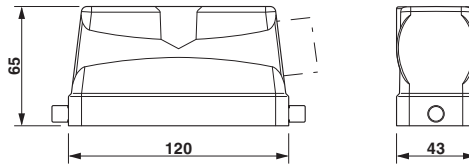

Housing - HC-B 24-TFL-N-O1PG21S - 1460193

Technical data

General

Assembly instructions	For half and full screw connections

Environmental Product Compliance

China RoHS	Environmentally friendly use period: unlimited = EFUP-e
	No hazardous substances above threshold values

Drawings

Dimensional drawing

Dimensional drawing

Approvals

Approvals

Approvals

EAC

Ex Approvals

Approval details

EAC		RU C- DE.AI30.B.01102