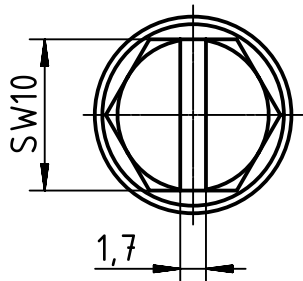

X (2:1)

	All Dimensions in mm Original Size DIN A4		Scale 1:2	Free size tol.		Ref.	
						Sub.	
	All rights reserved Department EL PD - DE		Created by HARLASSK	Inspected by NICHTERLEIN	Standardisation RUETERA	Date 2016-10-27	State Final Release
	HARTING Electric GmbH & Co. KG D-32339 Espelkamp		Title Han 24HPR Hood Top Entry 2xM40 Screw loc			Doc-Key / ECM-Nr. 100201954/UGD/004/C 500000110571	
			Type TB	Number 19 40 024 0438		Rev. C	Page 1/1