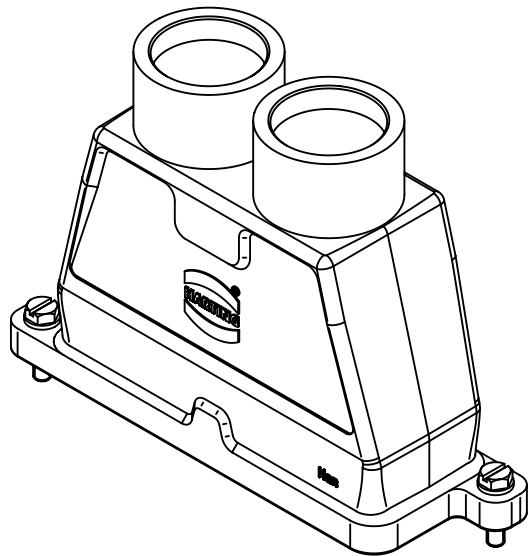

X (2:1)

	All Dimensions in mm Original Size DIN A4		Scale 1:2	Free size tol.		Ref.	
						Sub.	
	All rights reserved Department EL PD - DE		Created by HARLASSK	Inspected by NICHTERLEIN	Standardisation RUETERA	Date 2016-10-27	State Final Release
	HARTING Electric GmbH & Co. KG D-32339 Espelkamp		Title Han 24HPR Hood Top Entry 2xM40 Screw loc			Doc-Key / ECM-Nr. 100201954/UGD/004/C 500000110571	
			Type TB	Number 19 40 024 0438		Rev. C	Page 1/1