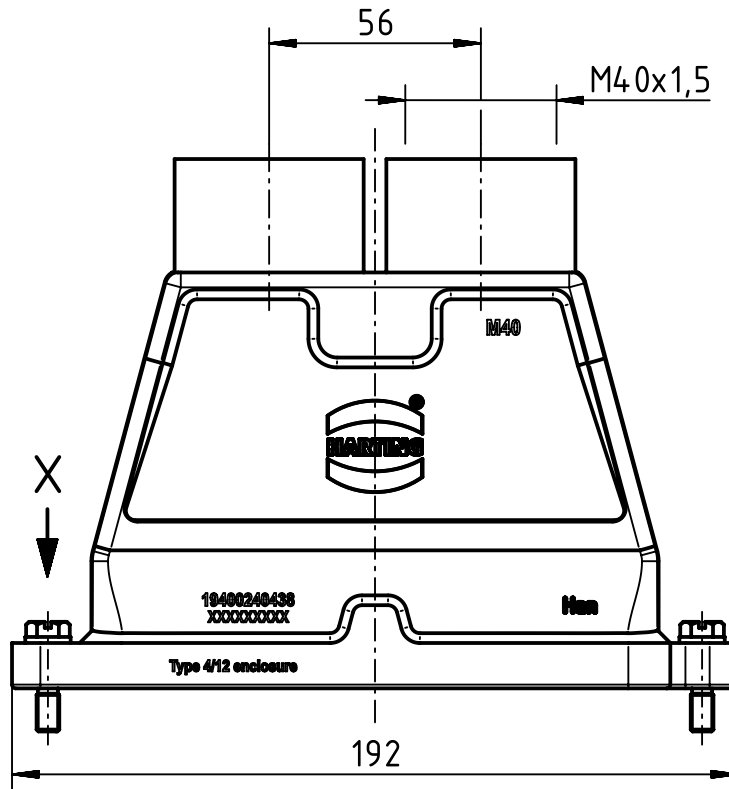

X (2:1)

	All Dimensions in mm Original Size DIN A4		Scale 1:2	Free size tol.		Ref.	
						Sub.	
	All rights reserved Department EL PD - DE		Created by HARLASSK	Inspected by NICHTERLEIN	Standardisation RUETERA	Date 2016-10-27	State Final Release
	HARTING Electric GmbH & Co. KG D-32339 Espelkamp		Title Han 24HPR Hood Top Entry 2xM40 Screw loc			Doc-Key / ECM-Nr. 100201954/UGD/004/C 500000110571	
			Type TB	Number 19 40 024 0438		Rev. C	Page 1/1