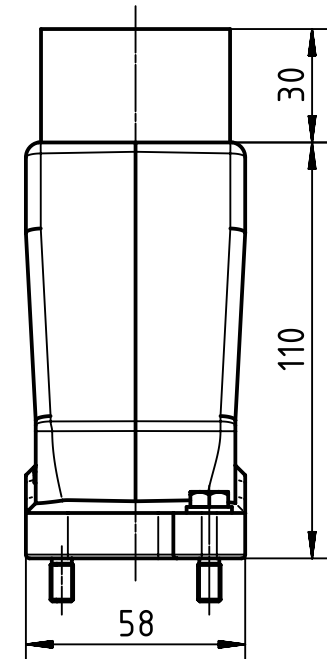

X (2:1)

	All Dimensions in mm Original Size DIN A4		Scale 1:2	Free size tol.		Ref.	
						Sub.	
	All rights reserved Department EL PD - DE		Created by HARLASSK	Inspected by NICHTERLEIN	Standardisation RUETERA	Date 2016-10-27	State Final Release
	HARTING Electric GmbH & Co. KG D-32339 Espelkamp		Title Han 24HPR Hood Top Entry 2xM40 Screw loc			Doc-Key / ECM-Nr. 100201954/UGD/004/C 500000110571	
			Type TB	Number 19 40 024 0438		Rev. C	Page 1/1