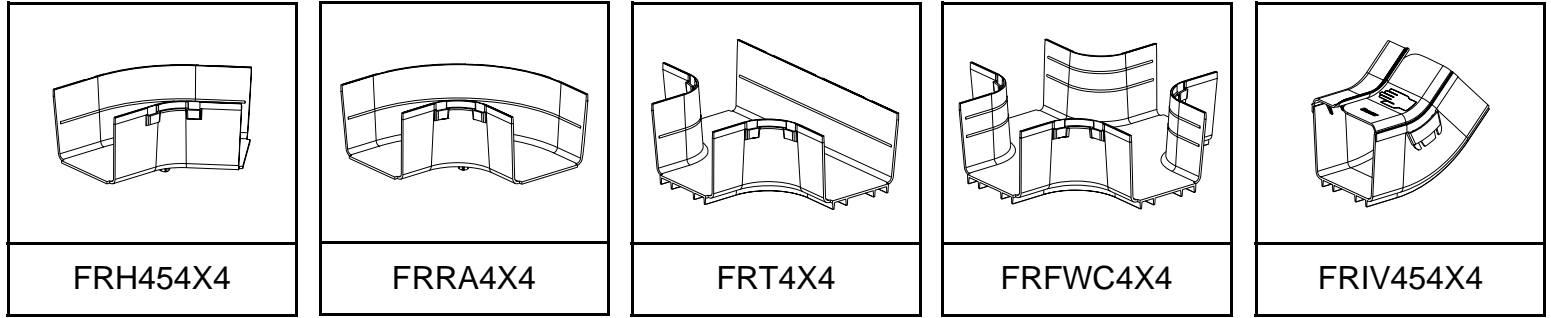

INSTALLATION INSTRUCTIONS

© Panduit Corp. 2001

Printed in U.S.A.