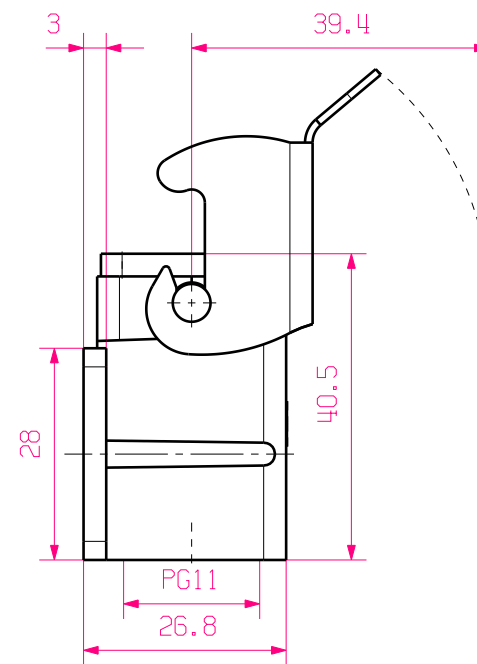

MASSE OHNE TOLERANZ SIND KEINE PRUEFMASSE
 DIMS. WITHOUT TOLERANCE ARE NOT CONTROL DIMS.

2	LOCKING	STAINLESS STEEL
1	BULKHEAD HOUSING	ALUMINIUM WITH POWDER COATING
ROHSTOFF-NR. R.PART NO.	TYP PART NAME	WERKSTOFF MATERIAL

CAT.NO.: 1652490000

MAX. NRN./NOS. ?		MODIFICATION		Weidmüller		DRAWING NO.	ISSUE NO.
SCALE: 1/1	DRAWN	DATE	NAME	HDC 04A SLU 1PG11G SOCKELGEHAEUSE BASE HOUSING			
SUPERSEDES:	RESPONSIBLE	21.11.2005	LIU_F				
SUPERSEDED BY:	CHECKED	30.11.2005	ZHANG_T				
	APPROVED			PRODUCT FILE:			