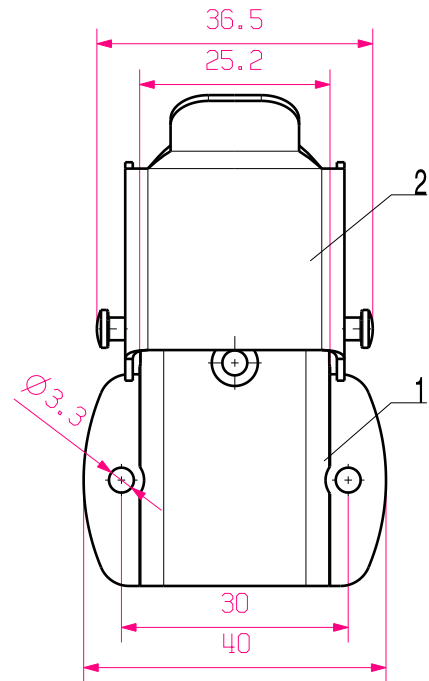

MASSE OHNE TOLERANZ SIND KEINE PRUEFMASSE
DIMS. WITHOUT TOLERANCE ARE NOT CONTROL DIMS.

2	LOCKING	STAINLESS STEEL
1	BULKHEAD HOUSING	ALUMINIUM WITH POWDER COATING
ROHSTOFF-NR. R.PART NO.	TYP PART NAME	WERKSTOFF MATERIAL

CAT.NO.: 1652490000

MAX. NRN./NOS. ?		MODIFICATION		Weidmüller		DRAWING NO.	ISSUE NO.
SCALE: 1/1	DRAWN	DATE	NAME	HDC 04A SLU 1PG11G SOCKELGEHAEUSE BASE HOUSING			
SUPERSEDES:	RESPONSIBLE	21.11.2005	LIU_F				
SUPERSEDED BY:	CHECKED	30.11.2005	ZHANG_T				
	APPROVED			PRODUCT FILE:			

WEITERGABE SOWIE VERVIELFÄLTIGUNG DIESES DOKUMENTS, VERWERTUNG UND MITTEILUNG SEINES INHALTS SIND VERBOTEN, SOWEIT NICHT AUSDRUECKLICH GESTATET.
ZUWIDERHANDLUNGEN VERPFLICHTEN ZU SCHADENERSATZ. ALLE RECHTE FUER DEN FALL DER PATENT-, GEBRAUCHSMUSTER- ODER GESCHMACKSMUSTEREINTRAGUNG VORBEHALTEN.
THE REPRODUCTION, DISTRIBUTION AND UTILIZATION OF THIS DOCUMENT AS WELL AS THE COMMUNICATION OF ITS CONTENTS TO OTHERS WITHOUT EXPLICIT AUTHORIZATION IS PROHIBITED.
OFFENDERS WILL BE HELD LIABLE FOR THE PAYMENT OF DAMAGES. ALL RIGHTS RESERVED IN THE EVENT OF THE GRANT OF A PATENT, UTILITY MODEL OR DESIGN.