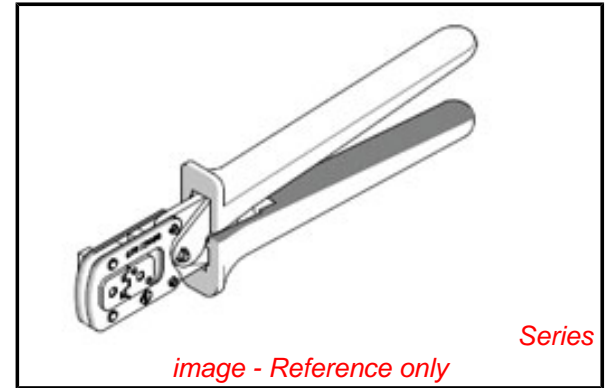

PLEASE CHECK WWW.MOLEX.COM FOR LATEST PART INFORMATION

Part Number: [63811-6200](#)
Status: **Active**
Description: Hand Crimp Tool Metric 0.5 and 0.75

Documents:
[RoHS Certificate of Compliance (PDF)](#)

General

Product Family	Application Tooling
Series	T0102
Function	Crimp
Geographic Area	Global
Level of Automation	Manual
More Detailed Tech Information	applicationtooling@molex.com
Product Name	N/A
Survey	www.molex.com//review/apptool_survey.html
Tool Type	Handtool
UPC	822350665988

Physical

Net Weight 0.001/kg

Material Info

Reference - Drawing Numbers

Application Tooling Documents
ATS-638116200, TM-638000029, TM-638000029CN,
TM-638000029DE, TM-638000029FR,
TM-638000029IT, TM-638000029JP,
TM-638000029KR, TM-638000029MY,
TM-638000029PL, TM-638000029RU,
TM-638000029SK, TM-638000029SP,
TM-638000029TH, TM-638000029TW,
TM-638000029VN

image - Reference only

EU RoHS **China RoHS**

Compliance Status

Not Reviewed

REACH SVHC

Not Reviewed

Low-Halogen Status

Not Reviewed

Need more information on product environmental compliance?

Email productcompliance@molex.com
For a multiple part number RoHS Certificate of Compliance, [click here](#)

Please visit the [Contact Us](#) section for any non-product compliance questions.

Search Parts in this Series

[T0102Series](#)

Use With

Loose Piece Terminals

Application Tooling Description	FAQ Product #

MX150™ Female Terminal, Select Gold	0330013023
MX150™ Female Terminal, Silver	0330014003
MX150™ Female Terminal, Silver	0330014022
MX150™ Female Terminal, Silver	0330015022
MX150™ Female Terminal, Silver	0330015023
MX150™ Female Terminal, Select Gold	0330012004
MX150™ Female Terminal, Select Gold	0330012005