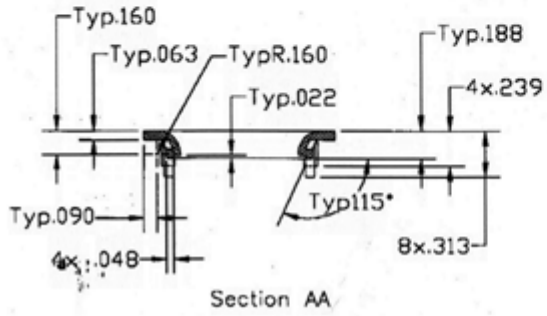

**BEZEL LENS DRAWING "6101010"**

Rev.	Description	Date	By
	Tolerance Except as noted	Drawn By A-D	PRD Products, Inc. 1217 Laurel Avenue St. Paul, MN 55104 612.646.9428
	Fract. ±1/84"	Date 11/30/97	
	2Pic Dec± 0.01"	App'd	Title
	3Pic Dec±0.005"	Date	BEZEL, SMALL
	4Pic Dec±0.0005"	Scale	Material
	Angular ± .5°	1.25:1	Part No.
Size A	Sheet 1 of 1		Block HIPS
			6101010