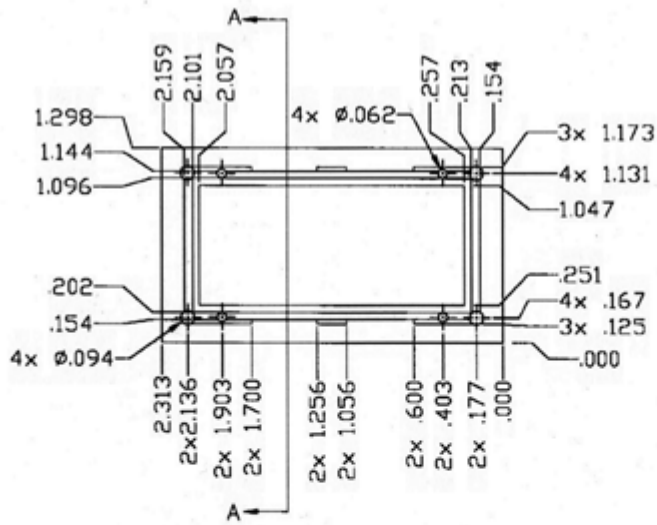

**BEZEL LENS DRAWING "6101010"**

Rev.	Description	Date	By
	Tolerance Except as noted	Drawn By A-D	PRD Products, Inc. 1217 Laurel Avenue St. Paul, MN 55104 612.646.9428
	Fract. ±1/84"	Date 11/30/97	
	2Pic Dec± 0.01"	App'd	Title
	3Pic Dec±0.005"	Date	BEZEL, SMALL
	4Pic Dec±0.0005"	Scale	Material
	Angular ± .5°	1.25:1	Part No.
Size A	Sheet 1 of 1		Block HIPS
			6101010