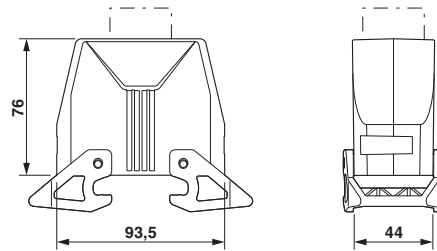

- good shielding in the event of electromagnetic interference

Key Commercial Data

Packing unit	1 STK
Custom tariff number	85389099
Country of origin	China

Technical data

Dimensions

Height	76 mm
Width	44 mm
Length	93.5 mm

Housing - HC-STA-B16-HHWD-1TTP21-EL-AL - 1412715

Technical data

General

Note	For contact inserts HC-B16, BB32, D40, DD72, HS6, HV6, M, K
Size	B16
Housing type	Sleeve housing
Locking type	With double locking latch
No. of cable outlets	1
Cable exit	straight
Screw connection	none
Type of the screw connection	1x Pg21
Housing material	Die-cast aluminum, salt water resistant
Housing surface material	Uncoated
Material lock	PA

Drawings

Dimensional drawing

Dimensional drawing

Classifications

eCl@ss

eCl@ss 5.1	27143424
eCl@ss 6.0	27143423
eCl@ss 8.0	27440202
eCl@ss 9.0	27440202

ETIM

ETIM 5.0	EC000437
----------	----------