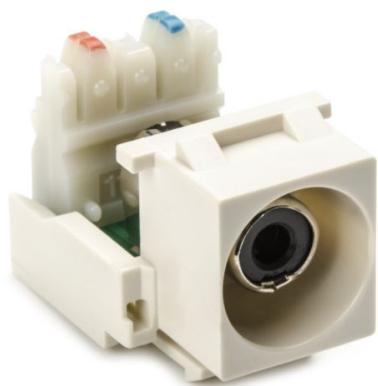

Specification Sheet

Part Number: RCAB110-FW

RCA-110 Connector Module With Black Stripe, Office White, 1/pkg

Article Number

854-44244

Type

RCA110

Color

Office White (OEWH)

Features & Benefits

- The connector module is a keystone footprint that inserts into HellermannTyton's standard flush wall plates.

Quantity Per

bag

Product Description

HellermannTyton provides modules for various types of connectors. Available in three colors, these modules are adaptable to HellermannTyton faceplates, surface mount boxes and modular panels.

Short Description

RCA-110 Connector Module With Black Stripe, Office White, 1/pkg

Global Part Name

RCA110

Technical Description

RCA-110 Connector Module With Black Stripe, Office White

Package Quantity(Imperial)