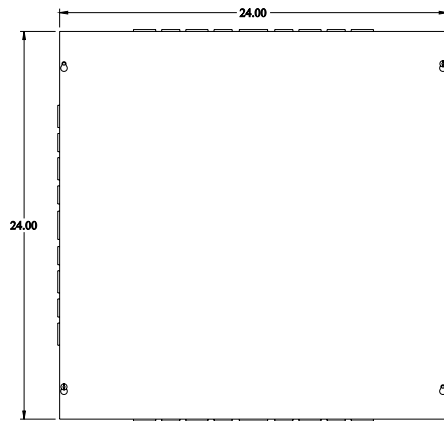

**PART No. CSKO24248**

for more information visit  
[www.hammfg.com](http://www.hammfg.com)

Data subject to change without notice

Isometric drawing Not to Scale

**ISOMETRIC VIEW**

**TOP VIEW**

**SIDE VIEW**

**FRONT VIEW**

**SIDE VIEW**

**BOTTOM VIEW**