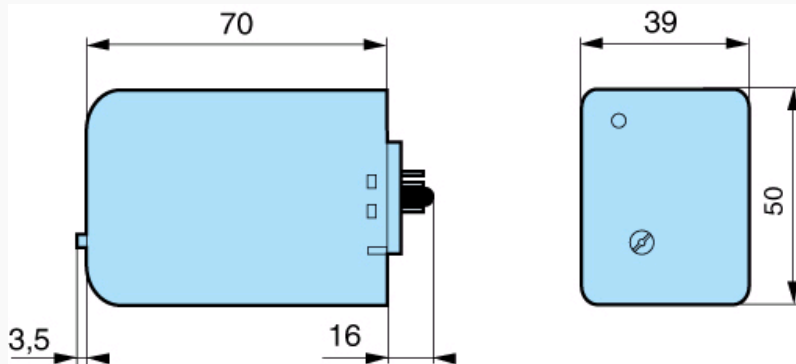

N°	Legend
①	Max. level
②	Min. level
③	Output relay
④	Down
⑤	Unit power-up
⑥	Controlled level
⑦	Empty function

Dimensions (mm)

LN connector sockets

8-pin : 25 622 129

11-pin : 25 622 078

TRADOS Empty Field

Dimensions (mm)

LN

TRADOS Empty Field

Connections

LN

N°	Legend
1	Input
2	Common
3	LN 11-pin
4	LN 8-pin

Connections

LN

LN