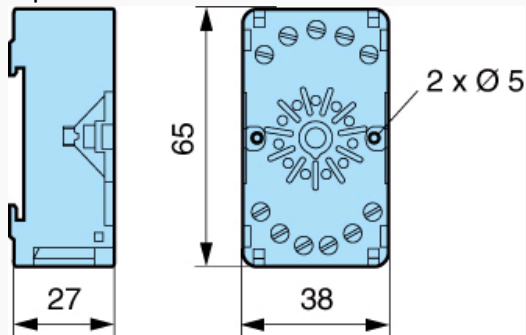

N°	Legend
①	Max. level
②	Min. level
③	Output relay
④	Down
⑤	Unit power-up
⑥	Controlled level
⑦	Empty function

Dimensions (mm)

LN connector sockets

8-pin : 25 622 129

11-pin : 25 622 078

TRADOS Empty Field

Dimensions (mm)

LN

TRADOS Empty Field

Connections

LN

N°	Legend
1	Input
2	Common
3	LN 11-pin
4	LN 8-pin

Connections

LN

LN