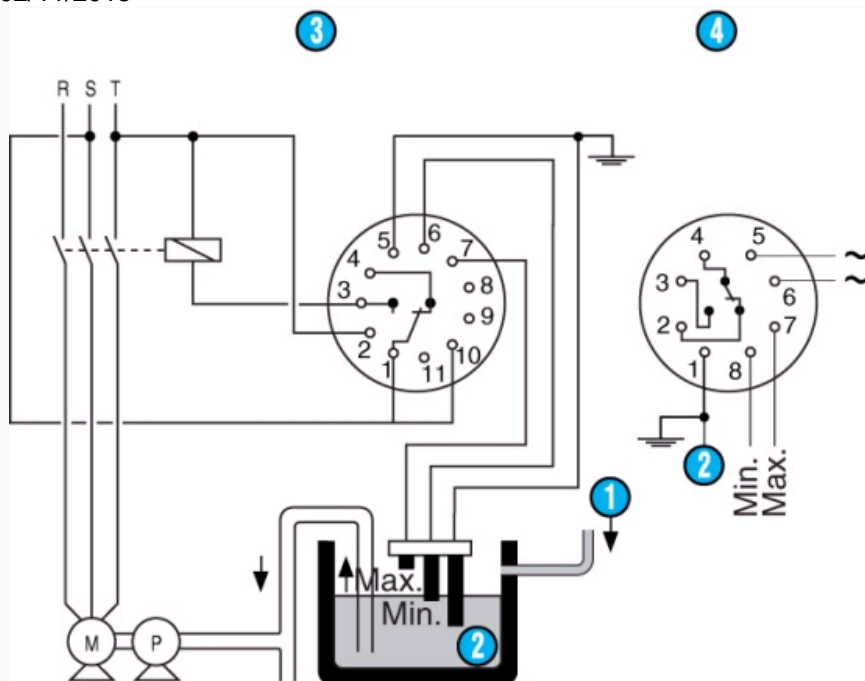

N°	Legend
①	Max. level
②	Min. level
③	Output relay
④	Down
⑤	Unit power-up
⑥	Controlled level
⑦	Empty function

Dimensions (mm)

LN connector sockets

8-pin : 25 622 129

11-pin : 25 622 078

TRADOS Empty Field

Dimensions (mm)

LN

TRADOS Empty Field

Connections

LN

N°	Legend
1	Input
2	Common
3	LN 11-pin
4	LN 8-pin

Connections

LN

LN