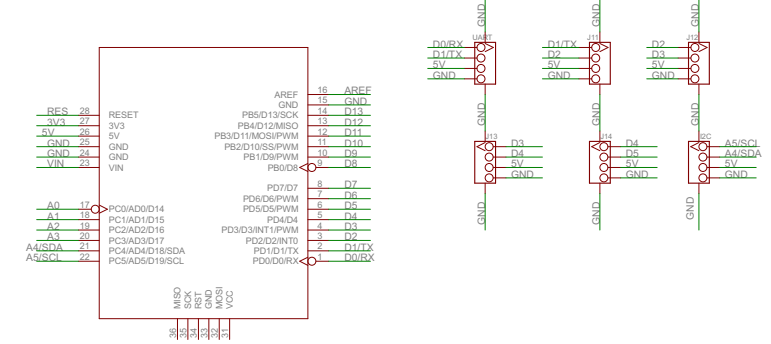

Line Finder

Motor Driver

Power

Grove Interface

Charging Circuit