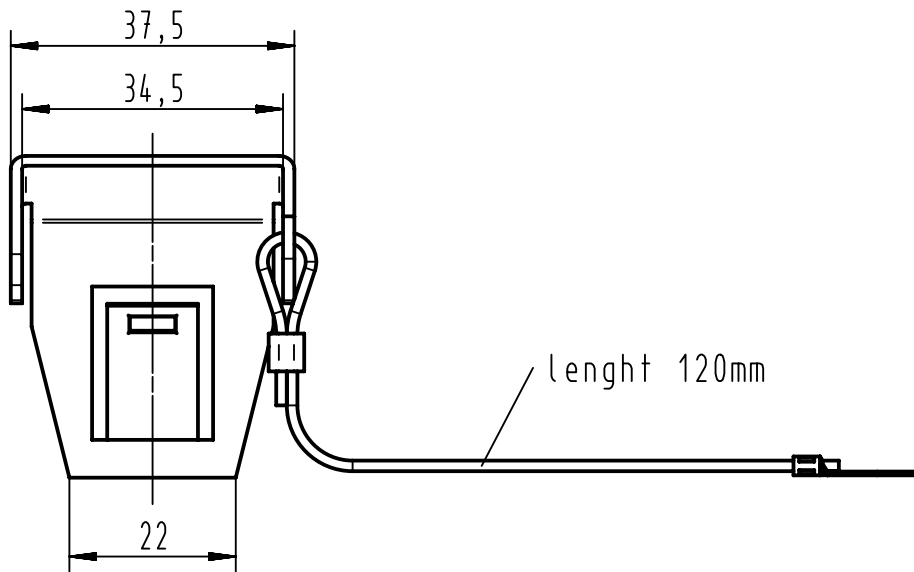

1 2 3 4 5 6

A

B

C

D

	All Dimensions in mm Original Size DIN A4	Scale 1:1	Free size tol.			Ref.
	All rights reserved Department EL PD - DE	Created by FINKEV	Inspected by MOOR	Standardisation TIEMANNA	Date 2012-09-07	State Final Release
HARTING Electric GmbH & Co. KG D-32339 Espelkamp		Title locking element for Han B agg				Doc-Key / ECM-Nr. 100110120/UGD/005/A
		Type TB	Number 09 30 000 9987			Rev. A Page 1/1