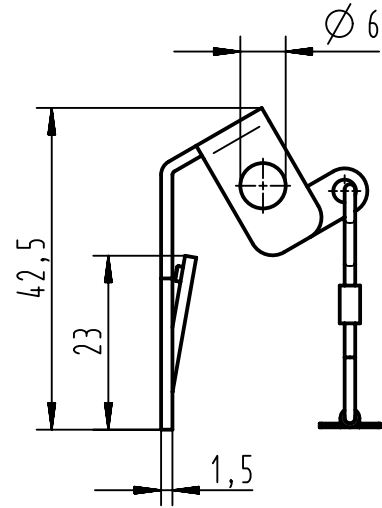

1 2 3 4 5 6

A

B

C

D

	All Dimensions in mm Original Size DIN A4	Scale 1:1	Free size tol.			Ref.
	All rights reserved Department EL PD - DE	Created by FINKEV	Inspected by MOOR	Standardisation TIEMANNA	Date 2012-09-07	State Final Release
HARTING Electric GmbH & Co. KG D-32339 Espelkamp		Title locking element for Han B agg				Doc-Key / ECM-Nr. 100110120/UGD/005/A
		Type TB	Number 09 30 000 9987			Rev. A Page 1/1