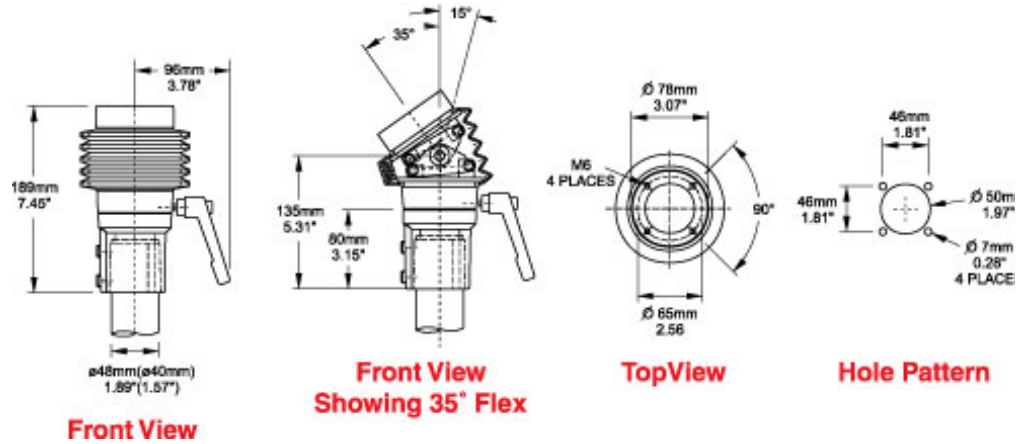

Tara Plus Tilt Coupling *TPSSTC Series*

- Attaches to enclosure.
- Accepts 48mm round tube perpendicular to enclosure top/bottom.
- Die-cast Aluminum G Al Si 12.
- Rotates 300°.
- Features an adjustable tilt mechanism up to 35°.