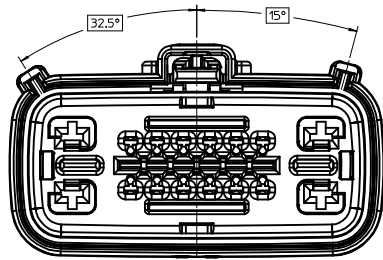

SHEET DESCRIPTION

KEY CONFIGURATIONS

KEY A

KEY E

KEY B

KEY F

KEY C

KEY G

KEY D

KEY H

ENTER DESCRIPTION EC NO: UAI2015-0529 DRW/APPROF/IT: 2014/10/02 CHKD: APPR:WKSHY 2014/10/09	QUALITY SYMBOLS ▽=0 ▽=0 ▽=0	GENERAL TOLERANCES (UNLESS SPECIFIED) mm INCH 4 PLACES ± --- ± --- 3 PLACES ± --- ± --- 2 PLACES ± 0.1 ± --- 1 PLACE ± 0.3 ± --- 0 PLACE ± ± ANGULAR ± 3 ° DRAFT WHERE APPLICABLE MUST REMAIN WITHIN DIMENSIONS	DIMENSION STYLE MM ONLY DRAWN BY: KCUNNINGHAM DATE: 2011/10/27 CHECKED BY: DATE: APPROVED BY: DATE:	SCALE: 3:1 DESIGN UNITS: METRIC THIRD ANGLE PROJECTION	TITLE: MX150 16 WAY HYBRID RECEPT SEALED ASSEMBLY molex DOCUMENT NO. SD-34985-8001 SHEET NO. 3 OF 4
	SEE NOTE 2a.		MATERIAL NO.		THIS DRAWING CONTAINS INFORMATION THAT IS PROPRIETARY TO MOLEX INCORPORATED AND SHOULD NOT BE USED WITHOUT WRITTEN PERMISSION
	SEE NOTE 2a.		MATERIAL NO.		THIS DRAWING CONTAINS INFORMATION THAT IS PROPRIETARY TO MOLEX INCORPORATED AND SHOULD NOT BE USED WITHOUT WRITTEN PERMISSION
	SEE NOTE 2a.		MATERIAL NO.		THIS DRAWING CONTAINS INFORMATION THAT IS PROPRIETARY TO MOLEX INCORPORATED AND SHOULD NOT BE USED WITHOUT WRITTEN PERMISSION