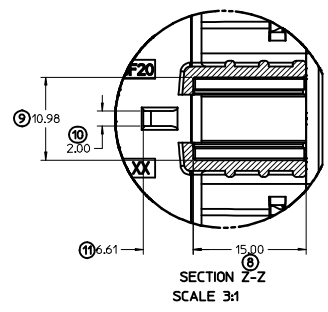

STANDARD (STD) - BLOCKED 2.8mm CAVITIES

STANDARD (STD) - BLOCKED 2.8mm CAVITIES WITH CLIPSLOT

SHORTING (SHRT) BAR - BLOCKED 2.8mm CAVITIES

SHORTING (SHRT) BAR - BLOCKED 2.8mm CAVITIES WITH CLIPSLOT

ENTER DESCRIPTION EEC NO: UAU2015-0529 DRAWN/PROFIT: 2014/10/02 CHKD: APPR:WOSHY 2014/10/09	QUALITY SYMBOLS ▽=0 ▽=0 ▽=0	GENERAL TOLERANCES (UNLESS SPECIFIED) mm INCH 4 PLACES ± --- ± --- 3 PLACES ± --- ± --- 2 PLACES ± 0.1 ± --- 1 PLACE ± 0.3 ± --- 0 PLACE ± ±	DIMENSION STYLE MM ONLY	SCALE 2:1	DESIGN UNITS METRIC	THIRD ANGLE PROJECTION	
	DRAWN BY KCUNNINGHAM	DATE 2011/10/27	CHECKED BY DATE	APPROVED BY DATE	MATERIAL NO. SEE NOTE 2a.	DOCUMENT NO. SD-34985-8001	SHEET NO. 2 OF 4
	DRAFT WHERE APPLICABLE MUST REMAIN WITHIN DIMENSIONS		ANGULAR ± 3°		THIS DRAWING CONTAINS INFORMATION THAT IS PROPRIETARY TO MOLEX INCORPORATED AND SHOULD NOT BE USED WITHOUT WRITTEN PERMISSION		
	SIZE 1						

SHEET DESCRIPTION

KEY CONFIGURATIONS

KEY A

KEY E

KEY B

KEY F

KEY C

KEY G

SHEET DESCRIPTION
RECEPTACLE CONNECTOR ASSEMBLY

ENTER DESCRIPTION ELEC NO: UAU2015-0529 DRAWN: BROFFITT 2014/10/02 CHYK: APPR: WASHY 2014/10/05	QUALITY SYMBOLS ∇=0 ∇=0 ∇=0	GENERAL TOLERANCES (UNLESS SPECIFIED) 4 PLACES ± --- ± --- 3 PLACES ± --- ± --- 2 PLACES ± 0.1 ± --- 1 PLACE ± 0.3 ± --- 0 PLACE ± ±	DIMENSION STYLE MM ONLY	SCALE 3:1	DESIGN UNITS METRIC	THIRD ANGLE PROJECTION
	MATERIAL NO. SEE NOTE 2a.	DOCUMENT NO. SD-34985-8001	SHEET NO. 4 OF 4			
	DRAFT WHERE APPLICABLE MUST REMAIN WITHIN DIMENSIONS			THIS DRAWING CONTAINS INFORMATION THAT IS PROPRIETARY TO MOLEX INCORPORATED AND SHOULD NOT BE USED WITHOUT WRITTEN PERMISSION		
	ANGULAR ± 3°			SEE NOTE 2a.		