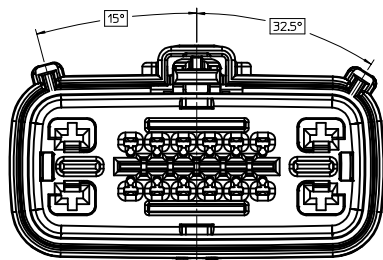

SHEET DESCRIPTION

KEY CONFIGURATIONS

KEY A

KEY E

KEY B

KEY F

KEY C

KEY G

KEY D

KEY H

ENTER DESCRIPTION EC NO: UAI2015-0529 DRW/APPROF/IT: 2014/10/02 CHKD: APPR:WKSHY 2014/10/09	QUALITY SYMBOLS ▽=0 ▽=0 ▽=0	GENERAL TOLERANCES (UNLESS SPECIFIED) mm INCH 4 PLACES ± --- ± --- 3 PLACES ± --- ± --- 2 PLACES ± 0.1 ± --- 1 PLACE ± 0.3 ± --- 0 PLACE ± ± ANGULAR ± 3 ° DRAFT WHERE APPLICABLE MUST REMAIN WITHIN DIMENSIONS	DIMENSION STYLE MM ONLY DRAWN BY: KCUNNINGHAM DATE: 2011/10/27 CHECKED BY: DATE: APPROVED BY: DATE:	SCALE: 3:1 DESIGN UNITS: METRIC THIRD ANGLE PROJECTION	TITLE: MX150 16 WAY HYBRID RECEPT SEALED ASSEMBLY molex DOCUMENT NO. SD-34985-8001 SHEET NO. 3 OF 4
	SEE NOTE 2a.		MATERIAL NO.		THIS DRAWING CONTAINS INFORMATION THAT IS PROPRIETARY TO MOLEX INCORPORATED AND SHOULD NOT BE USED WITHOUT WRITTEN PERMISSION
	SEE NOTE 2a.		MATERIAL NO.		THIS DRAWING CONTAINS INFORMATION THAT IS PROPRIETARY TO MOLEX INCORPORATED AND SHOULD NOT BE USED WITHOUT WRITTEN PERMISSION
	SEE NOTE 2a.		MATERIAL NO.		THIS DRAWING CONTAINS INFORMATION THAT IS PROPRIETARY TO MOLEX INCORPORATED AND SHOULD NOT BE USED WITHOUT WRITTEN PERMISSION