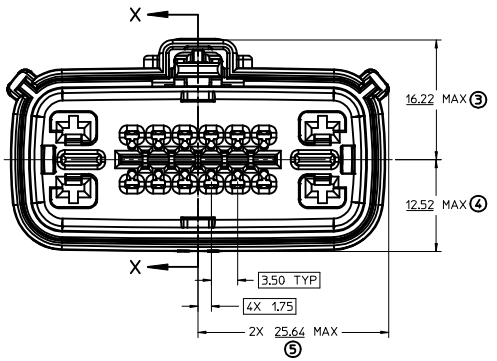

SHEET DESCRIPTION

KEY CONFIGURATIONS

KEY A

KEY E

KEY B

KEY F

KEY C

KEY G

KEY D

KEY H

ENTER DESCRIPTION EC NO: UAI2015-0529 DRW/APPROF/IT: 2014/10/02 CHKD: APPR:WKSHY 2014/10/09	QUALITY SYMBOLS ▽=0 ▽=0 ▽=0	GENERAL TOLERANCES (UNLESS SPECIFIED) mm INCH 4 PLACES ± --- ± --- 3 PLACES ± --- ± --- 2 PLACES ± 0.1 ± --- 1 PLACE ± 0.3 ± --- 0 PLACE ± ± ANGULAR ± 3 ° DRAFT WHERE APPLICABLE MUST REMAIN WITHIN DIMENSIONS	DIMENSION STYLE MM ONLY DRAWN BY: KCUNNINGHAM DATE: 2011/10/27 CHECKED BY: DATE: APPROVED BY: DATE:	SCALE: 3:1 DESIGN UNITS: METRIC THIRD ANGLE PROJECTION	TITLE: MX150 16 WAY HYBRID RECEPT SEALED ASSEMBLY molex DOCUMENT NO. SD-34985-8001 SHEET NO. 3 OF 4
	SEE NOTE 2a.		MATERIAL NO.		THIS DRAWING CONTAINS INFORMATION THAT IS PROPRIETARY TO MOLEX INCORPORATED AND SHOULD NOT BE USED WITHOUT WRITTEN PERMISSION
	SEE NOTE 2a.		MATERIAL NO.		THIS DRAWING CONTAINS INFORMATION THAT IS PROPRIETARY TO MOLEX INCORPORATED AND SHOULD NOT BE USED WITHOUT WRITTEN PERMISSION
	SEE NOTE 2a.		MATERIAL NO.		THIS DRAWING CONTAINS INFORMATION THAT IS PROPRIETARY TO MOLEX INCORPORATED AND SHOULD NOT BE USED WITHOUT WRITTEN PERMISSION

SHEET DESCRIPTION
RECEPTACLE CONNECTOR ASSEMBLY

ENTER DESCRIPTION ELEC NO: UAU2015-0529 DRAWN: BROFFITT 2014/10/02 CHYK: APPR: WASHY 2014/10/05	QUALITY SYMBOLS ∇=0 ∇=0 ∇=0	GENERAL TOLERANCES (UNLESS SPECIFIED) 4 PLACES ± --- ± --- 3 PLACES ± --- ± --- 2 PLACES ± 0.1 ± --- 1 PLACE ± 0.3 ± --- 0 PLACE ± ±	DIMENSION STYLE MM ONLY	SCALE 3:1	DESIGN UNITS METRIC	THIRD ANGLE PROJECTION
	MATERIAL NO. SEE NOTE 2a.	DOCUMENT NO. SD-34985-8001	SHEET NO. 4 OF 4			
	DRAFT WHERE APPLICABLE MUST REMAIN WITHIN DIMENSIONS			THIS DRAWING CONTAINS INFORMATION THAT IS PROPRIETARY TO MOLEX INCORPORATED AND SHOULD NOT BE USED WITHOUT WRITTEN PERMISSION		
	ANGULAR ± 3°			SEE NOTE 2a.		