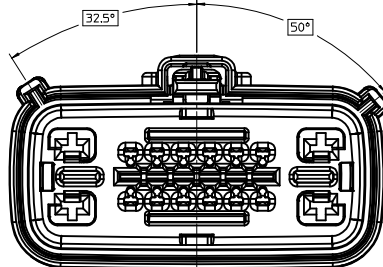

SHEET DESCRIPTION

KEY CONFIGURATIONS

KEY A

KEY E

KEY B

KEY F

KEY C

KEY G

KEY D

KEY H

ENTER DESCRIPTION EC NO: UAI2015-0529 DRW/APPROF/IT: 2014/10/02 CHKD: APPR:WKSHY 2014/10/09	QUALITY SYMBOLS ▽=0 ▽=0 ▽=0	GENERAL TOLERANCES (UNLESS SPECIFIED) mm INCH 4 PLACES ± --- ± --- 3 PLACES ± --- ± --- 2 PLACES ± 0.1 ± --- 1 PLACE ± 0.3 ± --- 0 PLACE ± ± ANGULAR ± 3 ° DRAFT WHERE APPLICABLE MUST REMAIN WITHIN DIMENSIONS	DIMENSION STYLE MM ONLY DRAWN BY: KCUNNINGHAM DATE: 2011/10/27 CHECKED BY: DATE: APPROVED BY: DATE:	SCALE: 3:1 DESIGN UNITS: METRIC THIRD ANGLE PROJECTION	TITLE: MX150 16 WAY HYBRID RECEPT SEALED ASSEMBLY molex DOCUMENT NO. SD-34985-8001 SHEET NO. 3 OF 4
	SEE NOTE 2a.		MATERIAL NO.		THIS DRAWING CONTAINS INFORMATION THAT IS PROPRIETARY TO MOLEX INCORPORATED AND SHOULD NOT BE USED WITHOUT WRITTEN PERMISSION
	SEE NOTE 2a.		MATERIAL NO.		THIS DRAWING CONTAINS INFORMATION THAT IS PROPRIETARY TO MOLEX INCORPORATED AND SHOULD NOT BE USED WITHOUT WRITTEN PERMISSION
	SEE NOTE 2a.		MATERIAL NO.		THIS DRAWING CONTAINS INFORMATION THAT IS PROPRIETARY TO MOLEX INCORPORATED AND SHOULD NOT BE USED WITHOUT WRITTEN PERMISSION