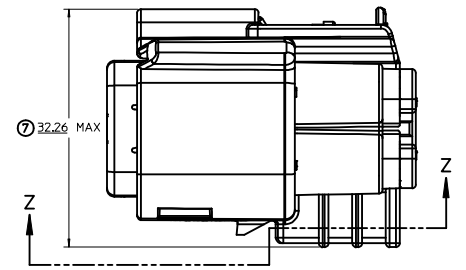

SHEET DESCRIPTION

KEY CONFIGURATIONS

KEY A

KEY E

KEY B

KEY F

KEY C

KEY G

KEY D

KEY H

ENTER DESCRIPTION EC NO: UAI2015-0529 DRW/APPROF/IT: 2014/10/02 CHKD: APPR:WKSHY 2014/10/09	QUALITY SYMBOLS ▽=0 ▽=0 ▽=0	GENERAL TOLERANCES (UNLESS SPECIFIED) mm INCH 4 PLACES ± --- ± --- 3 PLACES ± --- ± --- 2 PLACES ± 0.1 ± --- 1 PLACE ± 0.3 ± --- 0 PLACE ± ± ANGULAR ± 3 ° DRAFT WHERE APPLICABLE MUST REMAIN WITHIN DIMENSIONS	DIMENSION STYLE MM ONLY DRAWN BY: KCUNNINGHAM DATE: 2011/10/27 CHECKED BY: DATE: APPROVED BY: DATE:	SCALE: 3:1 DESIGN UNITS: METRIC THIRD ANGLE PROJECTION	TITLE: MX150 16 WAY HYBRID RECEPT SEALED ASSEMBLY molex DOCUMENT NO. SD-34985-8001 SHEET NO. 3 OF 4
	SEE NOTE 2a.		MATERIAL NO.		THIS DRAWING CONTAINS INFORMATION THAT IS PROPRIETARY TO MOLEX INCORPORATED AND SHOULD NOT BE USED WITHOUT WRITTEN PERMISSION
	SEE NOTE 2a.		MATERIAL NO.		THIS DRAWING CONTAINS INFORMATION THAT IS PROPRIETARY TO MOLEX INCORPORATED AND SHOULD NOT BE USED WITHOUT WRITTEN PERMISSION
	SEE NOTE 2a.		MATERIAL NO.		THIS DRAWING CONTAINS INFORMATION THAT IS PROPRIETARY TO MOLEX INCORPORATED AND SHOULD NOT BE USED WITHOUT WRITTEN PERMISSION

SHEET DESCRIPTION
RECEPTACLE CONNECTOR ASSEMBLY

ENTER DESCRIPTION ELEC NO: UAU2015-0529 DRAWN: BROFFITT 2014/10/02 CHYK: APPR: WASHY 2014/10/05	QUALITY SYMBOLS ∇=0 ∇=0 ∇=0	GENERAL TOLERANCES (UNLESS SPECIFIED) 4 PLACES ± --- ± --- 3 PLACES ± --- ± --- 2 PLACES ± 0.1 ± --- 1 PLACE ± 0.3 ± --- 0 PLACE ± ±	DIMENSION STYLE MM ONLY	SCALE 3:1	DESIGN UNITS METRIC	THIRD ANGLE PROJECTION
	MATERIAL NO. SEE NOTE 2a.	DOCUMENT NO. SD-34985-8001	SHEET NO. 4 OF 4			
	DRAFT WHERE APPLICABLE MUST REMAIN WITHIN DIMENSIONS			THIS DRAWING CONTAINS INFORMATION THAT IS PROPRIETARY TO MOLEX INCORPORATED AND SHOULD NOT BE USED WITHOUT WRITTEN PERMISSION		
	ANGULAR ± 3°			SEE NOTE 2a.		