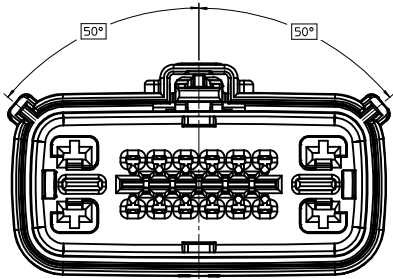

SHEET DESCRIPTION

KEY CONFIGURATIONS

KEY A