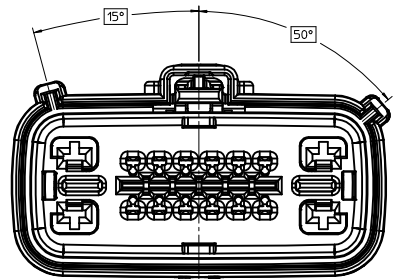

SHEET DESCRIPTION

KEY CONFIGURATIONS

KEY A

KEY E

KEY B

KEY F

KEY C

KEY G

KEY D

KEY H

ENTER DESCRIPTION EC NO: UAI2015-0529 DRW/APPROF/IT: 2014/10/02 CHKD: APPR:WKSHY 2014/10/09	QUALITY SYMBOLS ▽=0 ▽=0 ▽=0	GENERAL TOLERANCES (UNLESS SPECIFIED) mm INCH 4 PLACES ± --- ± --- 3 PLACES ± --- ± --- 2 PLACES ± 0.1 ± --- 1 PLACE ± 0.3 ± --- 0 PLACE ± ± ANGULAR ± 3 ° DRAFT WHERE APPLICABLE MUST REMAIN WITHIN DIMENSIONS	DIMENSION STYLE MM ONLY DRAWN BY: KCUNNINGHAM DATE: 2011/10/27 CHECKED BY: DATE: APPROVED BY: DATE:	SCALE: 3:1 DESIGN UNITS: METRIC THIRD ANGLE PROJECTION	TITLE: MX150 16 WAY HYBRID RECEPT SEALED ASSEMBLY molex DOCUMENT NO. SD-34985-8001 SHEET NO. 3 OF 4
	SEE NOTE 2a.		MATERIAL NO.		THIS DRAWING CONTAINS INFORMATION THAT IS PROPRIETARY TO MOLEX INCORPORATED AND SHOULD NOT BE USED WITHOUT WRITTEN PERMISSION
	SEE NOTE 2a.		MATERIAL NO.		THIS DRAWING CONTAINS INFORMATION THAT IS PROPRIETARY TO MOLEX INCORPORATED AND SHOULD NOT BE USED WITHOUT WRITTEN PERMISSION
	SEE NOTE 2a.		MATERIAL NO.		THIS DRAWING CONTAINS INFORMATION THAT IS PROPRIETARY TO MOLEX INCORPORATED AND SHOULD NOT BE USED WITHOUT WRITTEN PERMISSION