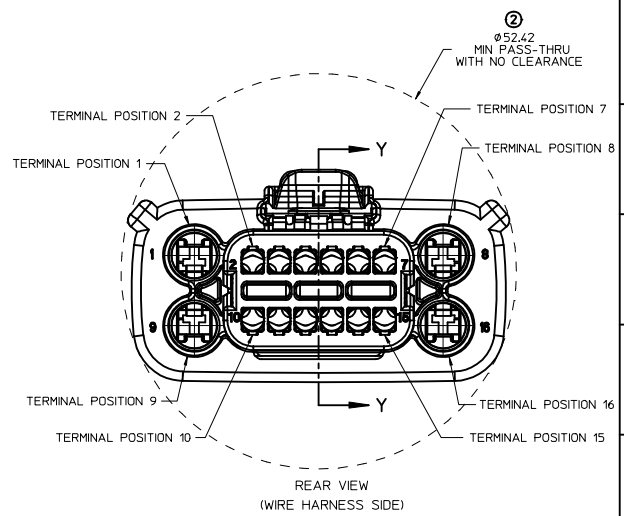

SHEET DESCRIPTION

CONFIGURATIONS

STANDARD (STD) - ALL OPEN 2.8mm CAVITIES

STANDARD (STD) - ALL OPEN 2.8mm CAVITIES WITH CLIPSLOT

SHORTING (SHRT) BAR - ALL OPEN 2.8mm CAVITIES

SHORTING (SHRT) BAR - ALL OPEN 2.8mm CAVITIES WITH CLIPSLOT

STANDARD (STD) - BLOCKED 2.8mm CAVITIES

STANDARD (STD) - BLOCKED 2.8mm CAVITIES WITH CLIPSLOT

SHORTING (SHRT) BAR - BLOCKED 2.8mm CAVITIES

SHORTING (SHRT) BAR - BLOCKED 2.8mm CAVITIES WITH CLIPSLOT

ENTER DESCRIPTION EEC NO: UAU2015-0529 DRAWN/PROFIT: 2014/10/02 CHKD: APPR:WOSHY 2014/10/09	QUALITY SYMBOLS ▽=0 ▽=0 ▽=0	GENERAL TOLERANCES (UNLESS SPECIFIED) mm INCH 4 PLACES ± --- ± --- 3 PLACES ± --- ± --- 2 PLACES ± 0.1 ± --- 1 PLACE ± 0.3 ± --- 0 PLACE ± ±	DIMENSION STYLE MM ONLY	SCALE 2:1	DESIGN UNITS METRIC	THIRD ANGLE PROJECTION	
	DRAWN BY KCUNNINGHAM	DATE 2011/10/27	CHECKED BY DATE	APPROVED BY DATE	MATERIAL NO. SEE NOTE 2a.	DOCUMENT NO. SD-34985-8001	SHEET NO. 2 OF 4
	DRAFT WHERE APPLICABLE MUST REMAIN WITHIN DIMENSIONS		ANGULAR ± 3°		THIS DRAWING CONTAINS INFORMATION THAT IS PROPRIETARY TO MOLEX INCORPORATED AND SHOULD NOT BE USED WITHOUT WRITTEN PERMISSION		
	SIZE 1						

SHEET DESCRIPTION

KEY CONFIGURATIONS

KEY A

KEY E

KEY B

KEY F

KEY C

KEY G

SHEET DESCRIPTION
RECEPTACLE CONNECTOR ASSEMBLY

ENTER DESCRIPTION ELEC NO: UAU2015-0529 DRAWN: BROFFITT 2014/10/02 CHYK: APPR: WASHY 2014/10/05	QUALITY SYMBOLS ∇=0 ∇=0 ∇=0	GENERAL TOLERANCES (UNLESS SPECIFIED) 4 PLACES ± --- ± --- 3 PLACES ± --- ± --- 2 PLACES ± 0.1 ± --- 1 PLACE ± 0.3 ± --- 0 PLACE ± ±	DIMENSION STYLE MM ONLY	SCALE 3:1	DESIGN UNITS METRIC	THIRD ANGLE PROJECTION
	MATERIAL NO. SEE NOTE 2a.	DOCUMENT NO. SD-34985-8001	SHEET NO. 4 OF 4			
	DRAFT WHERE APPLICABLE MUST REMAIN WITHIN DIMENSIONS			THIS DRAWING CONTAINS INFORMATION THAT IS PROPRIETARY TO MOLEX INCORPORATED AND SHOULD NOT BE USED WITHOUT WRITTEN PERMISSION		
	ANGULAR ± 3°			SEE NOTE 2a.		