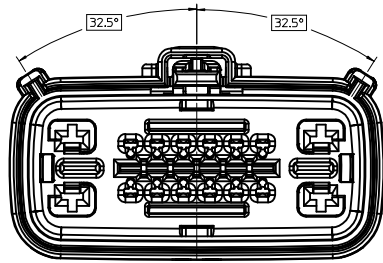

SHEET DESCRIPTION

KEY CONFIGURATIONS

KEY E

ENTER DESCRIPTION EC NO: UAI2015-0529 DRW/APPROF/IT: 2014/10/02 CHKD: APPR:WKSHY 2014/10/09	QUALITY SYMBOLS ▽=0 ▽=0 ▽=0	GENERAL TOLERANCES (UNLESS SPECIFIED) mm INCH 4 PLACES ± --- ± --- 3 PLACES ± --- ± --- 2 PLACES ± 0.1 ± --- 1 PLACE ± 0.3 ± --- 0 PLACE ± ± ANGULAR ± 3 ° DRAFT WHERE APPLICABLE MUST REMAIN WITHIN DIMENSIONS	DIMENSION STYLE MM ONLY DRAWN BY: KCUNNINGHAM DATE: 2011/10/27 CHECKED BY: DATE: APPROVED BY: DATE:	SCALE: 3:1 DESIGN UNITS: METRIC THIRD ANGLE PROJECTION	TITLE: MX150 16 WAY HYBRID RECEPT SEALED ASSEMBLY molex DOCUMENT NO. SD-34985-8001 SHEET NO. 3 OF 4
	SEE NOTE 2a.		MATERIAL NO.		THIS DRAWING CONTAINS INFORMATION THAT IS PROPRIETARY TO MOLEX INCORPORATED AND SHOULD NOT BE USED WITHOUT WRITTEN PERMISSION
	SEE NOTE 2a.		MATERIAL NO.		THIS DRAWING CONTAINS INFORMATION THAT IS PROPRIETARY TO MOLEX INCORPORATED AND SHOULD NOT BE USED WITHOUT WRITTEN PERMISSION
	SEE NOTE 2a.		MATERIAL NO.		THIS DRAWING CONTAINS INFORMATION THAT IS PROPRIETARY TO MOLEX INCORPORATED AND SHOULD NOT BE USED WITHOUT WRITTEN PERMISSION