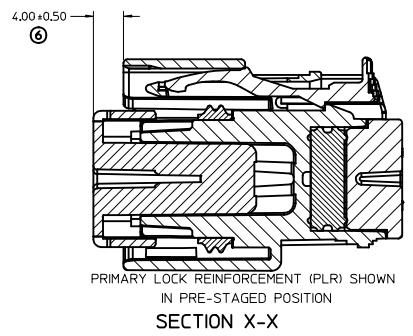

STANDARD (STD) - BLOCKED 2.8mm CAVITIES

STANDARD (STD) - BLOCKED 2.8mm CAVITIES WITH CLIPSLOT

SHORTING (SHRT) BAR - BLOCKED 2.8mm CAVITIES

SHORTING (SHRT) BAR - BLOCKED 2.8mm CAVITIES WITH CLIPSLOT

ENTER DESCRIPTION EEC NO: UAU2015-0529 DRAWN/PROFIT: 2014/10/02 CHKD: APPR:WOSHY 2014/10/09	QUALITY SYMBOLS ▽=0 ▽=0 ▽=0	GENERAL TOLERANCES (UNLESS SPECIFIED) mm INCH 4 PLACES ± --- ± --- 3 PLACES ± --- ± --- 2 PLACES ± 0.1 ± --- 1 PLACE ± 0.3 ± --- 0 PLACE ± ±	DIMENSION STYLE MM ONLY	SCALE 2:1	DESIGN UNITS METRIC	THIRD ANGLE PROJECTION	
	DRAWN BY KCUNNINGHAM	DATE 2011/10/27	CHECKED BY DATE	APPROVED BY DATE	MATERIAL NO. SEE NOTE 2a.	DOCUMENT NO. SD-34985-8001	SHEET NO. 2 OF 4
	DRAFT WHERE APPLICABLE MUST REMAIN WITHIN DIMENSIONS		ANGULAR ± 3°		THIS DRAWING CONTAINS INFORMATION THAT IS PROPRIETARY TO MOLEX INCORPORATED AND SHOULD NOT BE USED WITHOUT WRITTEN PERMISSION		
	SIZE 1						

SHEET DESCRIPTION

KEY CONFIGURATIONS

KEY A

KEY E

KEY B

KEY F

KEY C

KEY G

SHEET DESCRIPTION
RECEPTACLE CONNECTOR ASSEMBLY

ENTER DESCRIPTION ELEC NO: UAU2015-0529 DRAWN: BROFFITT 2014/10/02 CHYK: APPR: WASHY 2014/10/05	QUALITY SYMBOLS ∇=0 ∇=0 ∇=0	GENERAL TOLERANCES (UNLESS SPECIFIED) 4 PLACES ± --- ± --- 3 PLACES ± --- ± --- 2 PLACES ± 0.1 ± --- 1 PLACE ± 0.3 ± --- 0 PLACE ± ±	DIMENSION STYLE MM ONLY	SCALE 3:1	DESIGN UNITS METRIC	THIRD ANGLE PROJECTION
	MATERIAL NO. SEE NOTE 2a.	DOCUMENT NO. SD-34985-8001	SHEET NO. 4 OF 4			
	DRAFT WHERE APPLICABLE MUST REMAIN WITHIN DIMENSIONS			THIS DRAWING CONTAINS INFORMATION THAT IS PROPRIETARY TO MOLEX INCORPORATED AND SHOULD NOT BE USED WITHOUT WRITTEN PERMISSION		
	ANGULAR ± 3°			SEE NOTE 2a.		