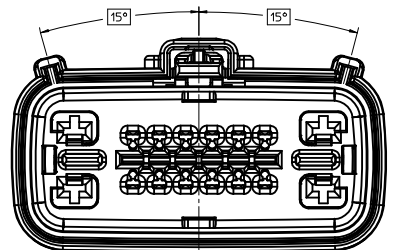

SHEET DESCRIPTION

KEY CONFIGURATIONS

KEY A

KEY E

KEY B

KEY F

KEY C

KEY G

KEY D

KEY H

ENTER DESCRIPTION EC NO: UAI2015-0529 DRW/APPROF/IT: 2014/10/02 CHKD: APPR:WKSHY 2014/10/09	QUALITY SYMBOLS ▽=0 ▽=0 ▽=0	GENERAL TOLERANCES (UNLESS SPECIFIED) mm INCH 4 PLACES ± --- ± --- 3 PLACES ± --- ± --- 2 PLACES ± 0.1 ± --- 1 PLACE ± 0.3 ± --- 0 PLACE ± ± ANGULAR ± 3 ° DRAFT WHERE APPLICABLE MUST REMAIN WITHIN DIMENSIONS	DIMENSION STYLE MM ONLY DRAWN BY: KCUNNINGHAM DATE: 2011/10/27 CHECKED BY: DATE: APPROVED BY: DATE:	SCALE: 3:1 DESIGN UNITS: METRIC THIRD ANGLE PROJECTION	TITLE: MX150 16 WAY HYBRID RECEPT SEALED ASSEMBLY molex DOCUMENT NO. SD-34985-8001 SHEET NO. 3 OF 4
	SEE NOTE 2a.		MATERIAL NO.		THIS DRAWING CONTAINS INFORMATION THAT IS PROPRIETARY TO MOLEX INCORPORATED AND SHOULD NOT BE USED WITHOUT WRITTEN PERMISSION
	SEE NOTE 2a.		MATERIAL NO.		THIS DRAWING CONTAINS INFORMATION THAT IS PROPRIETARY TO MOLEX INCORPORATED AND SHOULD NOT BE USED WITHOUT WRITTEN PERMISSION
	SEE NOTE 2a.		MATERIAL NO.		THIS DRAWING CONTAINS INFORMATION THAT IS PROPRIETARY TO MOLEX INCORPORATED AND SHOULD NOT BE USED WITHOUT WRITTEN PERMISSION