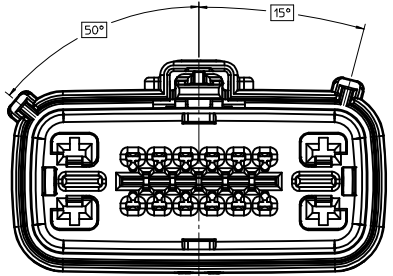

SHEET DESCRIPTION

KEY CONFIGURATIONS

KEY A

KEY E

KEY B

KEY F

KEY C

KEY G

KEY D

KEY H

ENTER DESCRIPTION EC NO: UAI2015-0529 DRW/APPROF/IT: 2014/10/02 CHKD: APPR:WKSHY 2014/10/09	QUALITY SYMBOLS ▽=0 ▽=0 ▽=0	GENERAL TOLERANCES (UNLESS SPECIFIED) mm INCH 4 PLACES ± --- ± --- 3 PLACES ± --- ± --- 2 PLACES ± 0.1 ± --- 1 PLACE ± 0.3 ± --- 0 PLACE ± ± ANGULAR ± 3 ° DRAFT WHERE APPLICABLE MUST REMAIN WITHIN DIMENSIONS	DIMENSION STYLE MM ONLY DRAWN BY: KCUNNINGHAM DATE: 2011/10/27 CHECKED BY: DATE: APPROVED BY: DATE:	SCALE: 3:1 DESIGN UNITS: METRIC THIRD ANGLE PROJECTION	TITLE: MX150 16 WAY HYBRID RECEPT SEALED ASSEMBLY molex DOCUMENT NO. SD-34985-8001 SHEET NO. 3 OF 4
	SEE NOTE 2a.		MATERIAL NO.		THIS DRAWING CONTAINS INFORMATION THAT IS PROPRIETARY TO MOLEX INCORPORATED AND SHOULD NOT BE USED WITHOUT WRITTEN PERMISSION
	SEE NOTE 2a.		MATERIAL NO.		THIS DRAWING CONTAINS INFORMATION THAT IS PROPRIETARY TO MOLEX INCORPORATED AND SHOULD NOT BE USED WITHOUT WRITTEN PERMISSION
	SEE NOTE 2a.		MATERIAL NO.		THIS DRAWING CONTAINS INFORMATION THAT IS PROPRIETARY TO MOLEX INCORPORATED AND SHOULD NOT BE USED WITHOUT WRITTEN PERMISSION