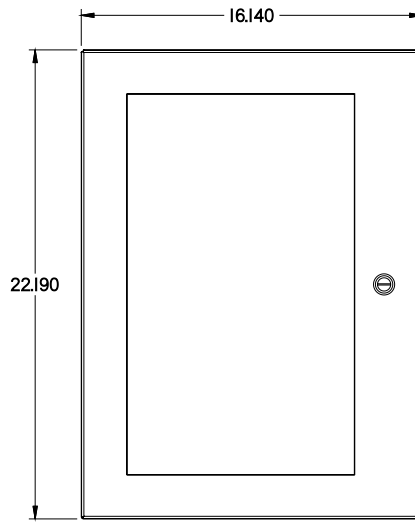

PART No. 1481WDH2420

for more information visit
www.hammfg.com

Data subject to change without notice

TOP VIEW

ISOMETRIC VIEW

BACK VIEW

LEFT SIDE VIEW

FRONT VIEW

RIGHT SIDE VIEW

BOTTOM VIEW