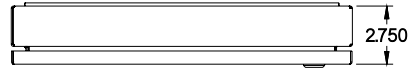

PART No. 1481WDH2420

for more information visit
www.hammfg.com

Data subject to change without notice

TOP VIEW

ISOMETRIC VIEW

BACK VIEW

LEFT SIDE VIEW

FRONT VIEW

RIGHT SIDE VIEW

BOTTOM VIEW