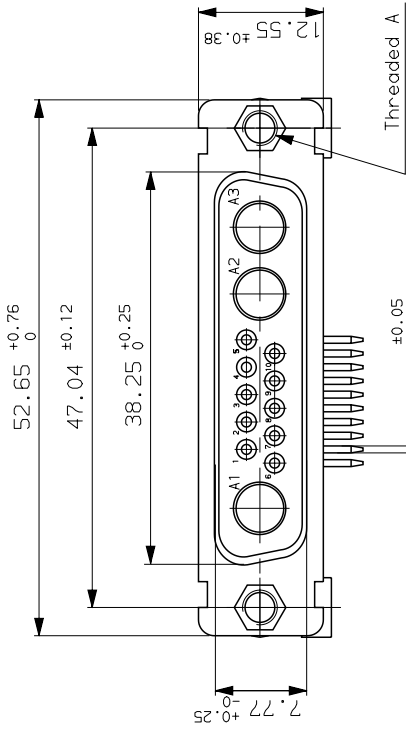

GENERAL CHARACTERISTICS : SEE DRAWING C01-8639-0000

VIEW WITHOUT POWERS CONTACTS

DBV13W3S500P00	UNC 4.40
DBI13W3S500P00	M3
PART NUMBER	Threaded A

LAYOUT DIMENSIONS (after plating)
CONNECTOR SIDE VIEW

b	01/10/03	update	--
ISS DATE	Latest modification by : DEBRAY.T		
Designed by: JARRY date: 24/01/01 Type of drawing: CLIENT			
TITLE : SOCKET CONNECTOR RIGHT ANGLED			
SCALE: 2 WITH POWERS CONTACTS			
		This document is the property of FRAMATOME CONNECTORS FRANCE It must not be reproduced or communicated without permission in writing from the owners	
FRAMATOME CONNECTORS FRANCE Rue Louis Breguet - Bp 05 72024 LE MANS Cedex Tel. 33 (16) 43.84.08.43		SOURIAU DRG N° PROJECT M94D001	
FORMAT A3		C01-8639-1836	