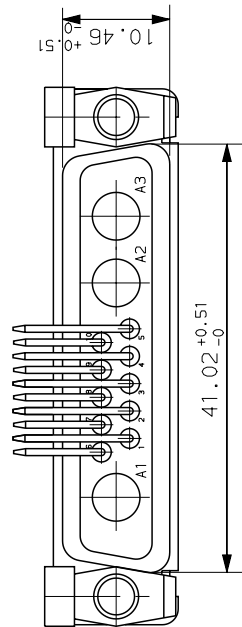

GENERAL CHARACTERISTICS : SEE DRAWING C01-8639-0000

VIEW WITHOUT POWERS CONTACTS

DBV13W3S500P00	UNC 4.40
DBI13W3S500P00	M3
PART NUMBER	Threaded A

LAYOUT DIMENSIONS (after plating)
CONNECTOR SIDE VIEW

b	01/10/03	update	--
ISS DATE	Latest modification by : DEBRAY.T		
Designed by: JARRY date: 24/01/01 Type of drawing: CLIENT			
TITLE : SOCKET CONNECTOR RIGHT ANGLED			
SCALE: 2 WITH POWERS CONTACTS			
		This document is the property of FRAMATOME CONNECTORS FRANCE It must not be reproduced or communicated without permission in writing from the owners	
FRAMATOME CONNECTORS FRANCE Rue Louis Breguet - Bp 05 72024 LE MANS Cedex Tel. 33 (16) 43.84.08.43		SOURIAU DRG N° PROJECT M94D001	
FORMAT A3		C01-8639-1836	