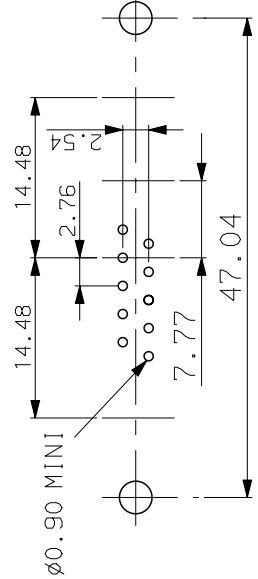

GENERAL CHARACTERISTICS : SEE DRAWING C01-8639-0000

VIEW WITHOUT POWERS CONTACTS

DBV13W3S500P00	UNC 4.40
DBI13W3S500P00	M3
PART NUMBER	Threaded A

LAYOUT DIMENSIONS (after plating)
CONNECTOR SIDE VIEW

b	01/10/03	update	--
ISS DATE	Latest modification by : DEBRAY.T		
Designed by: JARRY date: 24/01/01 Type of drawing: CLIENT			
TITLE : SOCKET CONNECTOR RIGHT ANGLED			
SCALE: 2 WITH POWERS CONTACTS			
		This document is the property of FRAMATOME CONNECTORS FRANCE It must not be reproduced or communicated without permission in writing from the owners	
FRAMATOME CONNECTORS FRANCE Rue Louis Breguet - Bp 05 72024 LE MANS Cedex Tel. 33 (16) 43.84.08.43		SOURIAU DRG N° PROJECT M94D001	
FORMAT A3		C01-8639-1836	