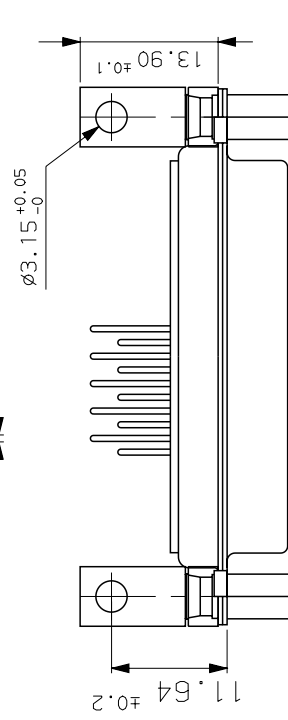

GENERAL CHARACTERISTICS : SEE DRAWING C01-8639-0000

VIEW WITHOUT POWERS CONTACTS

DBV13W3S500P00	UNC 4.40
DBI13W3S500P00	M3
PART NUMBER	Threaded A

LAYOUT DIMENSIONS (after plating)
CONNECTOR SIDE VIEW

b	01/10/03	update	--
ISS DATE	Latest modification by : DEBRAY.T		
Designed by: JARRY date: 24/01/01 Type of drawing: CLIENT			
TITLE : SOCKET CONNECTOR RIGHT ANGLED			
SCALE: 2 WITH POWERS CONTACTS			
		This document is the property of FRAMATOME CONNECTORS FRANCE It must not be reproduced or communicated without permission in writing from the owners	
FRAMATOME CONNECTORS FRANCE Rue Louis Breguet - Bp 05 72024 LE MANS Cedex Tel. 33 (16) 43.84.08.43		SOURIAU DRG N° PROJECT M94D001	
FORMAT A3		C01-8639-1836	