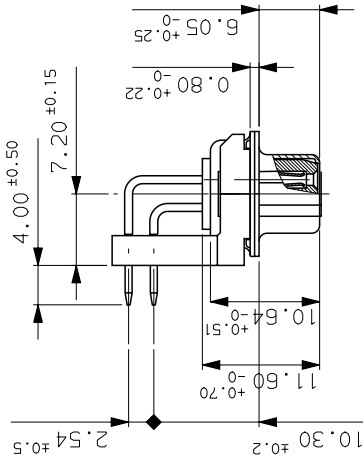

GENERAL CHARACTERISTICS : SEE DRAWING C01-8639-0000

VIEW WITHOUT POWERS CONTACTS

DBV13W3S500P00	UNC 4.40
DBI13W3S500P00	M3
PART NUMBER	Threaded A

LAYOUT DIMENSIONS (after plating)
CONNECTOR SIDE VIEW

b	01/10/03	update	--
ISS DATE	Latest modification by : DEBRAY.T		
Designed by: JARRY date: 24/01/01 Type of drawing: CLIENT			
TITLE : SOCKET CONNECTOR RIGHT ANGLED			
SCALE: 2 WITH POWERS CONTACTS			
		This document is the property of FRAMATOME CONNECTORS FRANCE It must not be reproduced or communicated without permission in writing from the owners	
FRAMATOME CONNECTORS FRANCE Rue Louis Breguet - Bp 05 72024 LE MANS Cedex Tel. 33 (16) 43.84.08.43		SOURIAU DRG N° PROJECT M94D001	
FORMAT A3		C01-8639-1836	