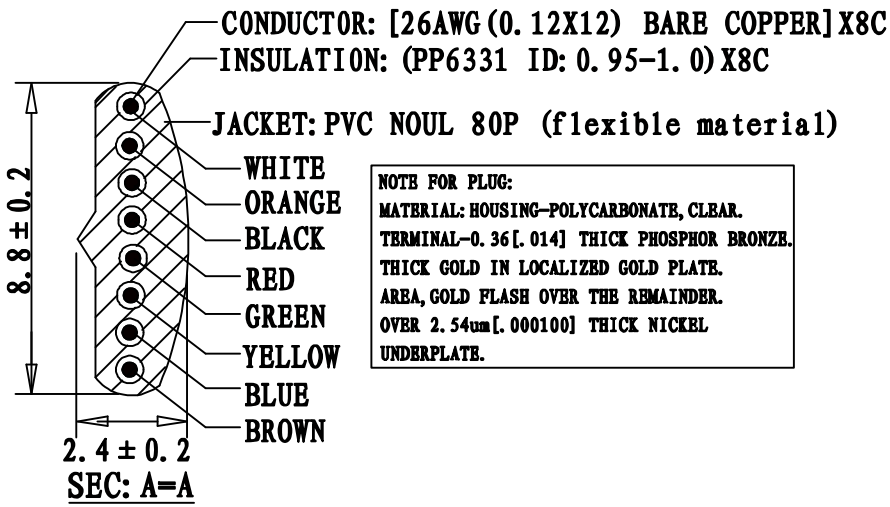

PACKAGE: INDIVIDUAL PE BAG.

NOTE FOR PLUG:
 MATERIAL: HOUSING-POLYCARBONATE, CLEAR.
 TERMINAL-0.36[.014] THICK PHOSPHOR BRONZE.
 THICK GOLD IN LOCALIZED GOLD PLATE.
 AREA, GOLD FLASH OVER THE REMAINDER.
 OVER 2.54um[.000100] THICK NICKEL
 UNDERPLATE.

P1		P2
1	WHITE	8
2	ORANGE	7
3	BLACK	6
4	RED	5
5	GREEN	4
6	YELLOW	3
7	BLUE	2
8	BROWN	1

PART NO	DRAWING NO	BUYER COLOR	VENDOR COLOR	RETRACTED LENGTH ("L3")	CUSTOMER Accepted ("L2")	CUT LENGTH "L1"
520-26-8800-BL-0005F	A	Black	BLACK LIGHT	700 ± 50	5.0FT-5.75FT	2900-3000
520-26-8800-BL-0007F	B	Black	BLACK LIGHT	1000 ± 50	7.0FT-8.05FT	4000-4200
520-26-8800-BL-0010F	C	Black	BLACK LIGHT	1500 ± 50	10.0FT-11.5FT	5900-6100
520-26-8800-BL-0012F	D	Black	BLACK LIGHT	1650 ± 50	12.0FT-13.8FT	7000-7200
520-26-8800-BL-0014F	E	Black	BLACK LIGHT	1900 ± 50	14.0FT-16.1FT	7600-7800
520-26-8800-BL-0025F	F	Black	BLACK LIGHT	3200 ± 50	25.0FT-28.75FT	14300-14500

REVISE	VERSION	BASIS	CONTENTS
12-02-20	A/0	T0210A	NEW DRAWING

CnC Tech, LLC		
Industrial Cable and Connector Technology		
IDRAWING NO:	671-305	CUSTOMER: L-671
ITEM NO:	8C COILD CORD P+P PLUG	UNIT: mm
DATE:	2012-02-20	ISSUE: (A/0)
DRAWN:	QE:	QA:
SALES DEPT:	SALES MANAGER:	