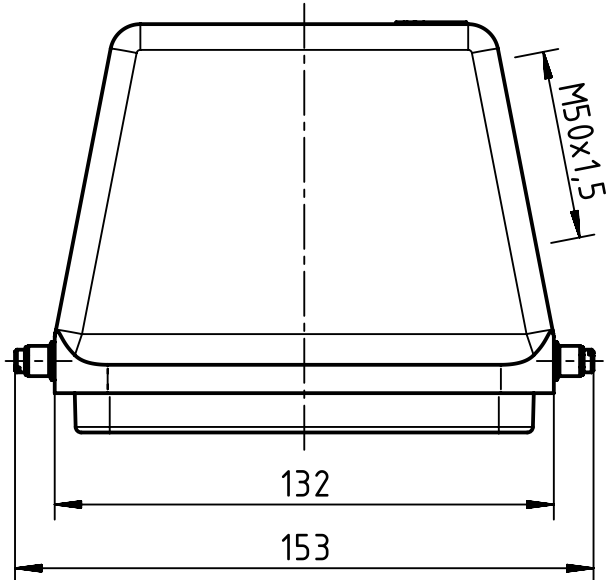

1 2 3 4 5 6

A

B

C

D

	All rights reserved		Created by FINKEV		Inspected by BERGHORN		Standardisation TIEMANNA		Date 2015-06-19		State Final Release	
	Department EL PD - DE		Title Han 48B Hood Side Entry HC-M50		Number 19 30 048 0549		Doc-Key / ECM-Nr. 100173589/UGD/004/A 500000089203		Rev. A		Page 1/1	
HARTING Electric GmbH & Co. KG D-32339 Espelkamp			All Dimensions in mm Original Size DIN A4		Scale 1:2		Free size tol.		Ref. Sub.			