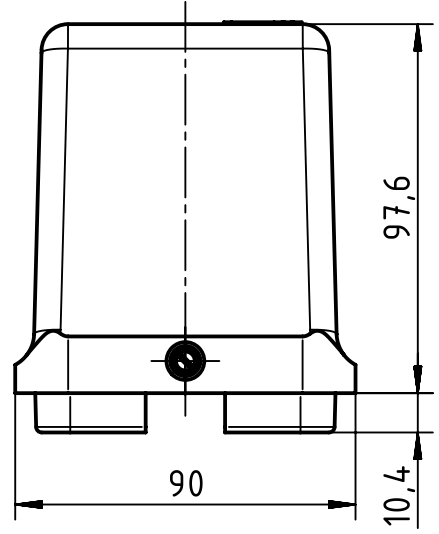

1 2 3 4 5 6

A

B

C

D

	All rights reserved		Created by FINKEV		Inspected by BERGHORN		Standardisation TIEMANNA		Date 2015-06-19		State Final Release	
	Department EL PD - DE		Title Han 48B Hood Side Entry HC-M50		Number 19 30 048 0549		Doc-Key / ECM-Nr. 100173589/UGD/004/A 500000089203		Rev. A		Page 1/1	
HARTING Electric GmbH & Co. KG D-32339 Espelkamp			All Dimensions in mm Original Size DIN A4		Scale 1:2		Free size tol.		Ref. Sub.			