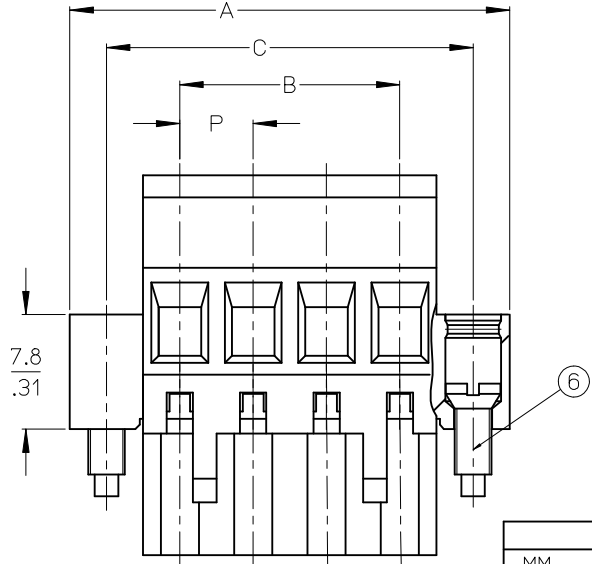

10 9 8 7 6 5 4 3 2 1

**SPECIFICATIONS**

1. Material:
  - (1). Screw: Steel
  - (2). Body: PA66
  - (3). Terminal: Phosphor Bronze
  - (4). Cage: Brass
  - (5). Cover: PA66
  - (6). Screw: Steel
2. Wire range: 12 - 26AWG
3. Electrical rating: 300V, 10A.
4. Wire stip length: 5.0mm.
5. Operating temperature: -40°C to +105°C.
6. Max torque: 3 in-lbs.
7. Insulation resistance: DC 500V, 500 Megohms.
8. Dielectric withstand: AC 2500V for 1 minute
9. Breakdown voltage: 4000V
10. Contact resistance: <10 milliohms
11. DIM. A = ( N + 2)X P
12. DIM. B = ( N - 1)X P
13. DIM. C = ( N + 1)X P
14. DIM. P (PITCH) = 5.00mm ( .197")
15. N = Number of positions available 2 through 24.
16. ALL COMPONENTS ARE ROHS COMPLIANT.

TOLERANCES			
MM	TOL	INCH	TOL
0-6	±0.25	0-.24	±.010
>6-30	±0.40	.24-1.18	±.016
>30-120	±0.50	1.18-4.76	±.020
>120	±0.80	>4.76	±.031

REVISED DOC TOL EC NO: IFC2017-0881 DRAWN: CRADDOREMS 2017/03/22 CHKD: APPR: BRUPERT 2017/04/18 A1	QUALITY SYMBOLS ▽=0 ▽=0	GENERAL TOLERANCES (UNLESS SPECIFIED) mm INCH 4 PLACES ±--- ±--- 3 PLACES ±--- ±--- 2 PLACES ±--- ±--- 1 PLACE ±--- ±--- ANGULAR ±---°	DIMENSION STYLE MM/IN DRAWN BY DATE C. YORK 2006/03/16 CHECKED BY DATE R. DEROSS 2006/03/16 APPROVED BY DATE R. DEROSS 2006/03/16 MATERIAL NO.	SCALE DESIGN UNITS INCH THIRD ANGLE PROJECTION	TITLE 5.0MM, EURO PLUG, VERTICAL, REAR WIRE ENTRY WITH MOUNTING ENDS MOLEX INCORPORATED DOCUMENT NO. SD-39527-001 SHEET NO. 1 OF 2	
	DRAFT WHERE APPLICABLE MUST REMAIN WITHIN DIMENSIONS		SEE SHT. 2	THIS DRAWING CONTAINS INFORMATION THAT IS PROPRIETARY TO MOLEX INCORPORATED AND SHOULD NOT BE USED WITHOUT WRITTEN PERMISSION		