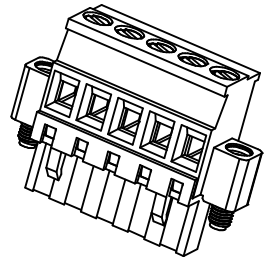

10 9 8 7 6 5 4 3 2 1

**SPECIFICATIONS**

1. Material:
  - (1). Screw: Steel
  - (2). Body: PA66
  - (3). Terminal: Phosphor Bronze
  - (4). Cage: Brass
  - (5). Cover: PA66
  - (6). Screw: Steel
2. Wire range: 12 - 26AWG
3. Electrical rating: 300V, 10A.
4. Wire stip length: 5.0mm.
5. Operating temperature: -40°C to +105°C.
6. Max torque: 3 in-lbs.
7. Insulation resistance: DC 500V, 500 Megohms.
8. Dielectric withstand: AC 2500V for 1 minute
9. Breakdown voltage: 4000V
10. Contact resistance: <10 milliohms
11. DIM. A = ( N + 2)X P
12. DIM. B = ( N - 1)X P
13. DIM. C = ( N + 1)X P
14. DIM. P (PITCH) = 5.00mm ( .197")
15. N = Number of positions available 2 through 24.
16. ALL COMPONENTS ARE ROHS COMPLIANT.

TOLERANCES			
MM	TOL	INCH	TOL
0-6	±0.25	0-.24	±.010
>6-30	±0.40	.24-1.18	±.016
>30-120	±0.50	1.18-4.76	±.020
>120	±0.80	>4.76	±.031

REVISED DOC TOL EC NO: IFC2017-0881 DRAWN: CRADDOREMS 2017/03/22 CHKD: APPR: BRUPERT 2017/04/18 A1	QUALITY SYMBOLS ▽=0 ▽=0	GENERAL TOLERANCES (UNLESS SPECIFIED) mm INCH 4 PLACES ±--- ±--- 3 PLACES ±--- ±--- 2 PLACES ±--- ±--- 1 PLACE ±--- ±--- ANGULAR ±---°	DIMENSION STYLE MM/IN DRAWN BY DATE C. YORK 2006/03/16 CHECKED BY DATE R. DEROSS 2006/03/16 APPROVED BY DATE R. DEROSS 2006/03/16 MATERIAL NO.	SCALE DESIGN UNITS INCH THIRD ANGLE PROJECTION	TITLE 5.0MM, EURO PLUG, VERTICAL, REAR WIRE ENTRY WITH MOUNTING ENDS MOLEX INCORPORATED DOCUMENT NO. SD-39527-001 SHEET NO. 1 OF 2	
	DRAFT WHERE APPLICABLE MUST REMAIN WITHIN DIMENSIONS		SEE SHT. 2	THIS DRAWING CONTAINS INFORMATION THAT IS PROPRIETARY TO MOLEX INCORPORATED AND SHOULD NOT BE USED WITHOUT WRITTEN PERMISSION		