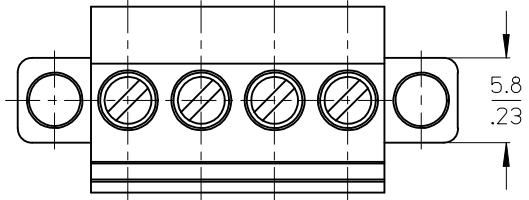

10 9 8 7 6 5 4 3 2 1

**SPECIFICATIONS**

1. Material:
  - (1). Screw: Steel
  - (2). Body: PA66
  - (3). Terminal: Phosphor Bronze
  - (4). Cage: Brass
  - (5). Cover: PA66
  - (6). Screw: Steel
2. Wire range: 12 - 26AWG
3. Electrical rating: 300V, 10A.
4. Wire stip length: 5.0mm.
5. Operating temperature: -40°C to +105°C.
6. Max torque: 3 in-lbs.
7. Insulation resistance: DC 500V, 500 Megohms.
8. Dielectric withstand: AC 2500V for 1 minute
9. Breakdown voltage: 4000V
10. Contact resistance: <10 milliohms
11. DIM. A = ( N + 2)X P
12. DIM. B = ( N - 1)X P
13. DIM. C = ( N + 1)X P
14. DIM. P (PITCH) = 5.00mm ( .197")
15. N = Number of positions available 2 through 24.
16. ALL COMPONENTS ARE ROHS COMPLIANT.

TOLERANCES			
MM	TOL	INCH	TOL
0-6	±0.25	0-.24	±.010
>6-30	±0.40	.24-1.18	±.016
>30-120	±0.50	1.18-4.76	±.020
>120	±0.80	>4.76	±.031

REVISED DOC TOL EC NO: IFC2017-0881 DRAWN: CRADDOREMS 2017/03/22 CHKD: APPR: BRUPERT 2017/04/18 A1	QUALITY SYMBOLS ▽=0 ▽=0	GENERAL TOLERANCES (UNLESS SPECIFIED) mm INCH 4 PLACES ±--- ±--- 3 PLACES ±--- ±--- 2 PLACES ±--- ±--- 1 PLACE ±--- ±--- ANGULAR ±---°	DIMENSION STYLE MM/IN DRAWN BY DATE C. YORK 2006/03/16 CHECKED BY DATE R. DEROSS 2006/03/16 APPROVED BY DATE R. DEROSS 2006/03/16 MATERIAL NO.	SCALE DESIGN UNITS INCH THIRD ANGLE PROJECTION	TITLE 5.0MM, EURO PLUG, VERTICAL, REAR WIRE ENTRY WITH MOUNTING ENDS MOLEX INCORPORATED DOCUMENT NO. SD-39527-001 SHEET NO. 1 OF 2	
	DRAFT WHERE APPLICABLE MUST REMAIN WITHIN DIMENSIONS		SEE SHT. 2	THIS DRAWING CONTAINS INFORMATION THAT IS PROPRIETARY TO MOLEX INCORPORATED AND SHOULD NOT BE USED WITHOUT WRITTEN PERMISSION		