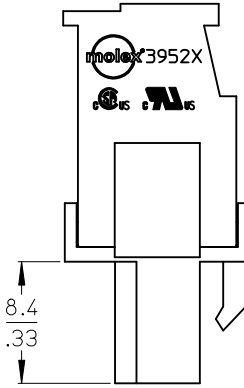

10 9 8 7 6 5 4 3 2 1

**SPECIFICATIONS**

1. Material:
  - (1). Screw: Steel
  - (2). Body: PA66
  - (3). Terminal: Phosphor Bronze
  - (4). Cage: Brass
  - (5). Cover: PA66
  - (6). Screw: Steel
2. Wire range: 12 - 26AWG
3. Electrical rating: 300V, 10A.
4. Wire stip length: 5.0mm.
5. Operating temperature: -40°C to +105°C.
6. Max torque: 3 in-lbs.
7. Insulation resistance: DC 500V, 500 Megohms.
8. Dielectric withstand: AC 2500V for 1 minute
9. Breakdown voltage: 4000V
10. Contact resistance: <10 milliohms
11. DIM. A = ( N + 2)X P
12. DIM. B = ( N - 1)X P
13. DIM. C = ( N + 1)X P
14. DIM. P (PITCH) = 5.00mm ( .197")
15. N = Number of positions available 2 through 24.
16. ALL COMPONENTS ARE ROHS COMPLIANT.

TOLERANCES			
MM	TOL	INCH	TOL
0-6	±0.25	0-.24	±.010
>6-30	±0.40	.24-1.18	±.016
>30-120	±0.50	1.18-4.76	±.020
>120	±0.80	>4.76	±.031

REVISED DOC TOL EC NO: IFC2017-0881 DRAWN: CRADDOREMS 2017/03/22 CHKD: APPR: BRUPERT 2017/04/18 A1	QUALITY SYMBOLS ▽=0 ▽=0	GENERAL TOLERANCES (UNLESS SPECIFIED) mm INCH 4 PLACES ±--- ±--- 3 PLACES ±--- ±--- 2 PLACES ±--- ±--- 1 PLACE ±--- ±--- ANGULAR ±---°	DIMENSION STYLE MM/IN DRAWN BY DATE C. YORK 2006/03/16 CHECKED BY DATE R. DEROSS 2006/03/16 APPROVED BY DATE R. DEROSS 2006/03/16 MATERIAL NO.	SCALE DESIGN UNITS INCH THIRD ANGLE PROJECTION	TITLE 5.0MM, EURO PLUG, VERTICAL, REAR WIRE ENTRY WITH MOUNTING ENDS MOLEX INCORPORATED DOCUMENT NO. SD-39527-001 SHEET NO. 1 OF 2	
	DRAFT WHERE APPLICABLE MUST REMAIN WITHIN DIMENSIONS		SEE SHT. 2	THIS DRAWING CONTAINS INFORMATION THAT IS PROPRIETARY TO MOLEX INCORPORATED AND SHOULD NOT BE USED WITHOUT WRITTEN PERMISSION		