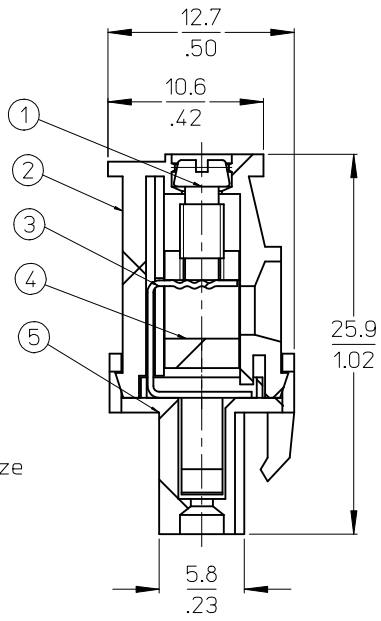

10 9 8 7 6 5 4 3 2 1

**SPECIFICATIONS**

1. Material:
  - (1). Screw: Steel
  - (2). Body: PA66
  - (3). Terminal: Phosphor Bronze
  - (4). Cage: Brass
  - (5). Cover: PA66
  - (6). Screw: Steel
2. Wire range: 12 - 26AWG
3. Electrical rating: 300V, 10A.
4. Wire stip length: 5.0mm.
5. Operating temperature: -40°C to +105°C.
6. Max torque: 3 in-lbs.
7. Insulation resistance: DC 500V, 500 Megohms.
8. Dielectric withstand: AC 2500V for 1 minute
9. Breakdown voltage: 4000V
10. Contact resistance: <10 milliohms
11. DIM. A = ( N + 2)X P
12. DIM. B = ( N - 1)X P
13. DIM. C = ( N + 1)X P
14. DIM. P (PITCH) = 5.00mm ( .197")
15. N = Number of positions available 2 through 24.
16. ALL COMPONENTS ARE ROHS COMPLIANT.

TOLERANCES			
MM	TOL	INCH	TOL
0-6	±0.25	0-.24	±.010
>6-30	±0.40	.24-1.18	±.016
>30-120	±0.50	1.18-4.76	±.020
>120	±0.80	>4.76	±.031

REVISED DOC TOL EC NO: IFC2017-0881 DRAWN: CRADDOREMS 2017/03/22 CHKD: APPR: BRUPERT 2017/04/18 A1	QUALITY SYMBOLS ▽=0 ▽=0	GENERAL TOLERANCES (UNLESS SPECIFIED) mm INCH 4 PLACES ±--- ±--- 3 PLACES ±--- ±--- 2 PLACES ±--- ±--- 1 PLACE ±--- ±--- ANGULAR ±---°	DIMENSION STYLE MM/IN DRAWN BY DATE C. YORK 2006/03/16 CHECKED BY DATE R. DEROSS 2006/03/16 APPROVED BY DATE R. DEROSS 2006/03/16 MATERIAL NO.	SCALE DESIGN UNITS INCH THIRD ANGLE PROJECTION	TITLE 5.0MM, EURO PLUG, VERTICAL, REAR WIRE ENTRY WITH MOUNTING ENDS MOLEX INCORPORATED DOCUMENT NO. SD-39527-001 SHEET NO. 1 OF 2	
	DRAFT WHERE APPLICABLE MUST REMAIN WITHIN DIMENSIONS		SEE SHT. 2	THIS DRAWING CONTAINS INFORMATION THAT IS PROPRIETARY TO MOLEX INCORPORATED AND SHOULD NOT BE USED WITHOUT WRITTEN PERMISSION		