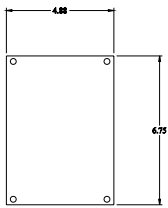

PART No. EJ866

for more information visit
www.hammfg.com

Data subject to change without notice

Isometric drawing Not to Scale

TOP VIEW

ISOMETRIC VIEW

INNER PANEL

BACK VIEW

SIDE VIEW

FRONT VIEW

SIDE VIEW

BOTTOM VIEW