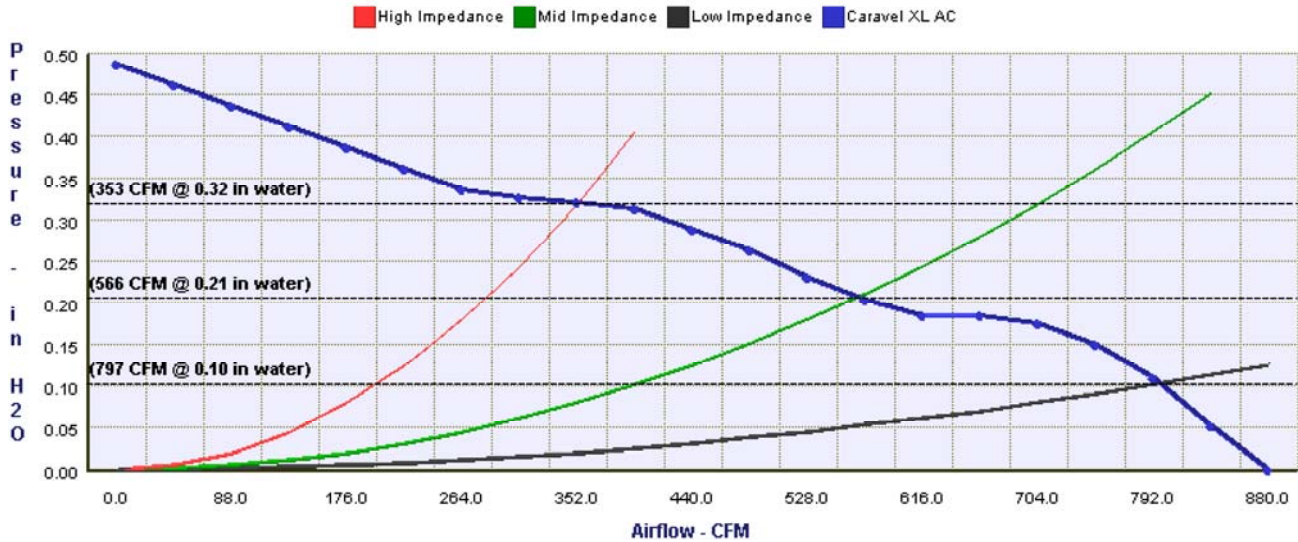

**Caravel XL AC - CLE2L5 - 039305**  
 (Family) (Model) (Part Number)

**Electrical Specifications**

Rated Voltage:	115 VAC
AC Frequency:	60 Hz
Power Supply:	115.0 Watts
Line Current:	1.30 Amps
Locked Rotor Current	2.50 Amps
Nominal Speed:	2400 RPM

**Mechanical Specifications**

Dimensions:	10.00in x 4.21in
Weight	70.4 oz
Max Airflow @ 0 in H <sub>2</sub> O	868.0 CFM
Max Pressure @ 0 CFM	0.487 in H <sub>2</sub> O
Noise	60.0 dBA

Fan Performance

Comair Rotron, Inc.  
 Phone: 619.651.2000  
 sales@comairrotron.com