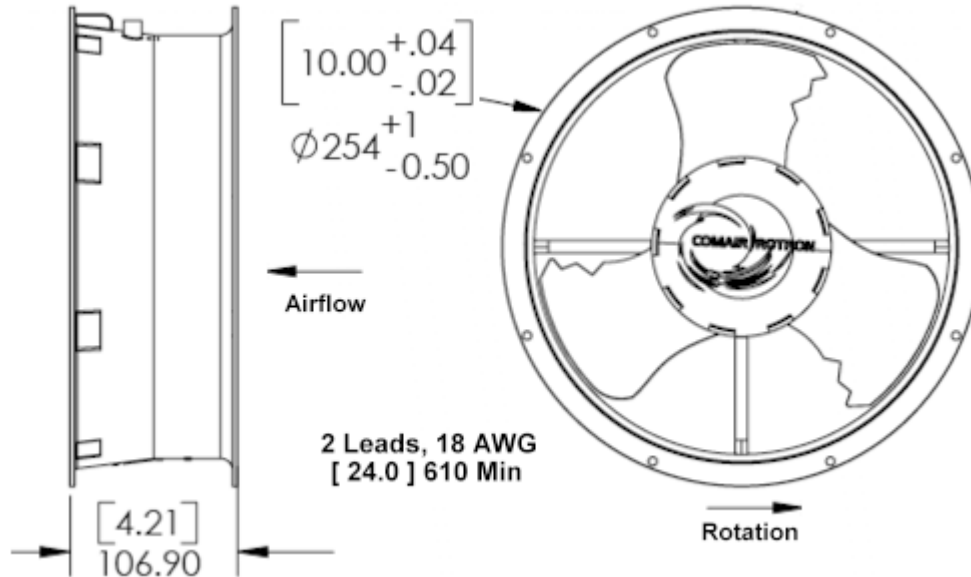

Mechanical Drawing

Options

Part Number	Model Number	Bearing Type	Fan Rotation	Termination	In-Stock (Click 'Yes' for current stock)
☒ 039305	CLE2L5	Ball	Normal	24 in min 18 AWG Leads	No
☐ 039202	CLE2T5	Ball	Normal	Solder Terminals	No

Accessories (Click on part number for detailed drawing.)

☐ 428056
Plug and Cord

☐ 550440
Plug and Cord

☐ 476323
Finger Guard

☐ 557923
Finger Guard

Comair Rotron, Inc.
Phone: 619.651.2000
sales@comairrotron.com

Comair Rotron Europe, Ltd.
Phone: +44.1527.520525
saleseurope@comairrotron.com

Comair Rotron Fan Company Ltd.
Phone: +86.21.52260581
salesasia@comairrotron.com

Print Date: Tuesday, August 31, 2010 at 12:36:35 - AC Fan Datasheet - Web Version 1.0 Rev. A