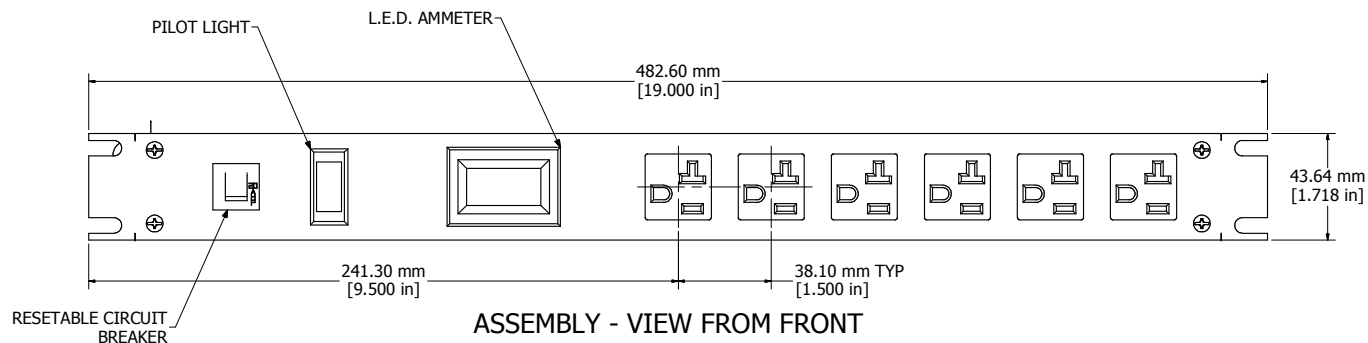

8 | 7 | 6 | 5 | 4 | 3 | 2 | 1

<b>1589T6F1BKRFAM</b>
Finish - Front - Black Painted Steel
Back - Black Painted Steel
Rated - 125 VAC, 60 Hz, 20 Amps
Approvals - CSA Certified Standards C22.2 (No. 21-95, 42-99)
- UL Recognized Standard UL1363
<b>Cord Length</b>
1589T6F1BKRFAM - 6' Foot Power Cord (NEMA 5-20P)