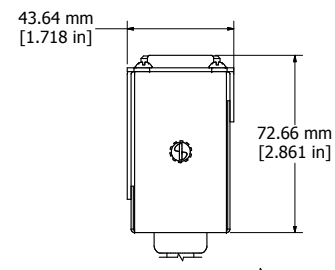

8 | 7 | 6 | 5 | 4 | 3 | 2 | 1

<b>1589T6F1BKRFAM</b>
Finish - Front - Black Painted Steel
Back - Black Painted Steel
Rated - 125 VAC, 60 Hz, 20 Amps
Approvals - CSA Certified Standards C22.2 (No. 21-95, 42-99)
- UL Recognized Standard UL1363
<b>Cord Length</b>
1589T6F1BKRFAM - 6' Foot Power Cord (NEMA 5-20P)