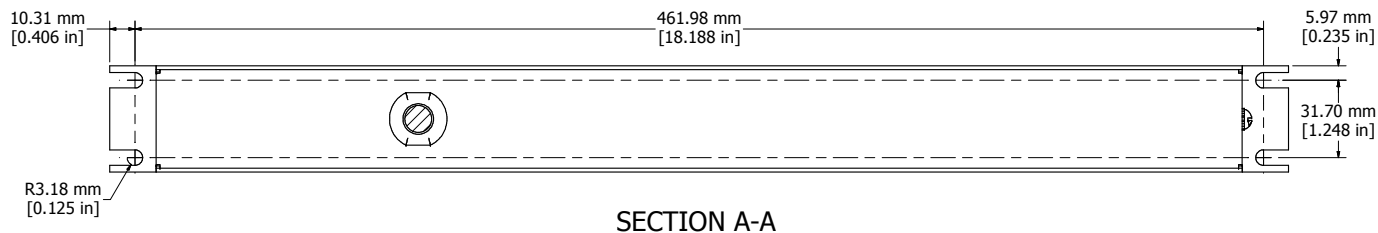

8 | 7 | 6 | 5 | 4 | 3 | 2 | 1

<b>1589T6F1BKRFAM</b>
Finish - Front - Black Painted Steel
Back - Black Painted Steel
Rated - 125 VAC, 60 Hz, 20 Amps
Approvals - CSA Certified Standards C22.2 (No. 21-95, 42-99)
- UL Recognized Standard UL1363
<b>Cord Length</b>
1589T6F1BKRFAM - 6' Foot Power Cord (NEMA 5-20P)