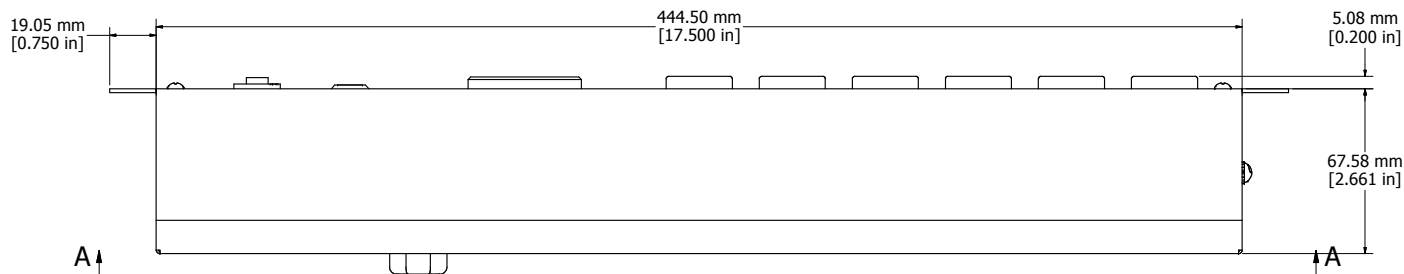

8 | 7 | 6 | 5 | 4 | 3 | 2 | 1

<b>1589T6F1BKRFAM</b>
Finish - Front - Black Painted Steel
Back - Black Painted Steel
Rated - 125 VAC, 60 Hz, 20 Amps
Approvals - CSA Certified Standards C22.2 (No. 21-95, 42-99)
- UL Recognized Standard UL1363
<b>Cord Length</b>
1589T6F1BKRFAM - 6' Foot Power Cord (NEMA 5-20P)