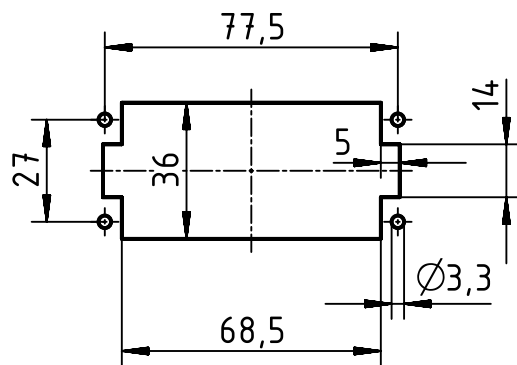

panel cut out (1:2)

	All Dimensions in mm Original Size DIN A4		Scale 1:1	Free size tol.		Ref.
			Created by HOLLERT	Inspected by PRIESTER	Standardisation TIEMANNA	Sub.
		All rights reserved Department EL PD - DE	Title Han High Temp 16E Screw Female		Date 2016-08-31	State Final Release
		HARTING Electric GmbH & Co. KG D-32339 Espelkamp	Type TB	Number 09 33 816 2703		Doc-Key / ECM-Nr. 100620339/UGD/001/A 500000105233
					Rev. A	Page 1/1