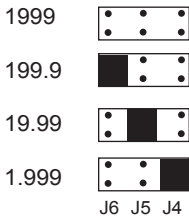

JUMPER SELECTION AND WIRING

1. DECIMAL SELECTION: (J4, J5, J6)