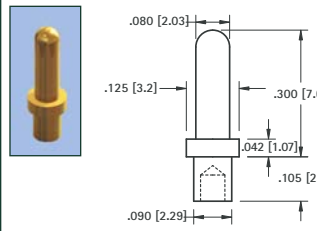

**.040 (1.0) PIN - SWAGE MOUNT**

GOLD CAT. NO.	TIN CAT. NO.	Mtg. Hole Dia.
1402-3	1422-3	.062 (1.57)

**.040 (1.0) KAY PIN - PRESS-FIT**

**MATERIAL:**  
Solid Nickel Silver  
**CAT. NO. 1218**  
Mtg. Hole .043 (1.09) Dia.

**.040 (1.0) HOLLOW PIN - SWAGE MOUNT**

TIN CAT. NO.	Mtg. Hole Dia.
1219	.059 (1.50)

**.050 (1.3) PIN - SWAGE MOUNT**

GOLD CAT. NO.	TIN CAT. NO.	Mtg. Hole Dia.
1360-2	1361-2	.064 (1.63)

**.063 (1.6) PIN - SWAGE MOUNT**

GOLD CAT. NO.	TIN CAT. NO.	Mtg. Hole Dia.
1362-2	1363-2	.067 (1.70)

**.080 (2.0) PIN - SWAGE MOUNT**

GOLD CAT. NO.	TIN CAT. NO.	Mtg. Hole Dia.
1376-2	1377-2	.094 (2.38)

**.080 (2.0) PIN - SWAGE MOUNT**

GOLD CAT. NO.	TIN CAT. NO.	Mtg. Hole Dia.
1364-2	1365-2	.094 (2.38)

**.080 (2.0) PIN - SWAGE MOUNT**

GOLD CAT. NO.	TIN CAT. NO.	A Dim.	B Dia.	L Length
1447-1	1455-1	.335 (8.5)	.156 (4.0)	.051 (1.3)
1447-2	1455-2	.400 (10.2)	.125 (3.2)	.094 (2.4)
1447-3	1455-3	.400 (10.2)	.125 (3.2)	.125 (3.2)
1447-4	1455-4	.400 (10.2)	.125 (3.2)	.156 (4.0)