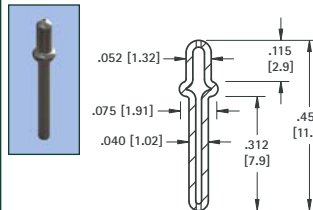

**.040 (1.0) PIN - SWAGE MOUNT**

GOLD CAT. NO.	TIN CAT. NO.	L Length	Mtg. Hole Dia.
1358-1	1359-1	.051 (1.3)	.043
1358-2	1359-2	.082 (2.1)	(1.09)

**.040 (1.0) PIN - SWAGE MOUNT**

GOLD CAT. NO.	TIN CAT. NO.	L Length	Mtg. Hole Dia.
1405-1	1425-1	.051 (1.3)	.043 (1.09)
1405-2	1425-2	.082 (2.1)	
1405-3	1425-3	.113 (2.9)	

**.040 (1.0) PIN - SWAGE MOUNT**

GOLD CAT. NO.	TIN CAT. NO.	Mtg. Hole Dia.
1402-3	1422-3	.062 (1.57)

**.040 (1.0) KAY PIN - PRESS-FIT**

**MATERIAL:**  
Solid Nickel Silver  
**CAT. NO. 1218**  
Mtg. Hole .043 (1.09) Dia.

**.040 (1.0) HOLLOW PIN - SWAGE MOUNT**

TIN CAT. NO.	Mtg. Hole Dia.
1219	.059 (1.50)

**.050 (1.3) PIN - SWAGE MOUNT**

GOLD CAT. NO.	TIN CAT. NO.	Mtg. Hole Dia.
1360-2	1361-2	.064 (1.63)

**.063 (1.6) PIN - SWAGE MOUNT**

**.080 (2.0) PIN - SWAGE MOUNT**

GOLD CAT. NO.	TIN CAT. NO.	A Dim.	B Dia.	L Length
1447-1	1455-1	.335 (8.5)	.156 (4.0)	.051 (1.3)
1447-2	1455-2	.400 (10.2)	.125 (3.2)	.094 (2.4)
1447-3	1455-3	.400 (10.2)	.125 (3.2)	.125 (3.2)
1447-4	1455-4	.400 (10.2)	.125 (3.2)	.156 (4.0)