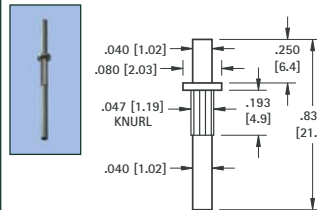

**.035 (.90) PIN - SWAGE MOUNT**

GOLD CAT. NO.	TIN CAT. NO.	Mtg. Hole Dia.
1380-1	1381-1	.062 (1.57)

**.040 (1.0) PIN - SWAGE MOUNT**

GOLD CAT. NO.	TIN CAT. NO.	L Length	Mtg. Hole Dia.
1356-1	1357-1	.051 (1.3)	.076 (1.93)
1356-2	1357-2	.082 (2.1)	
1356-3	1357-3	.113 (2.9)	

**.040 (1.0) PIN - SWAGE MOUNT**

GOLD CAT. NO.	TIN CAT. NO.	L Length	Mtg. Hole Dia.
1358-1	1359-1	.051 (1.3)	.043
1358-2	1359-2	.082 (2.1)	(1.09)

**.040 (1.0) PIN - SWAGE MOUNT**

GOLD CAT. NO.	TIN CAT. NO.	L Length	Mtg. Hole Dia.
1405-1	1425-1	.051 (1.3)	.043 (1.09)
1405-2	1425-2	.082 (2.1)	
1405-3	1425-3	.113 (2.9)	

**.040 (1.0) PIN - SWAGE MOUNT**

GOLD CAT. NO.	TIN CAT. NO.	Mtg. Hole Dia.
1402-3	1422-3	.062 (1.57)

**.040 (1.0) KAY PIN - PRESS-FIT**

**MATERIAL:**  
Solid Nickel Silver  
**CAT. NO. 1218**  
Mtg. Hole .043 (1.09) Dia.

**.040 (1.0) HOLLOW PIN - SWAGE MOUNT**

TIN CAT. NO.	Mtg. Hole Dia.
1219	.059 (1.50)

**.050 (1.3) PIN - SWAGE MOUNT**

GOLD CAT. NO.	TIN CAT. NO.	Mtg. Hole Dia.
1360-2	1361-2	.064 (1.63)

**.063 (1.6) PIN - SWAGE MOUNT**