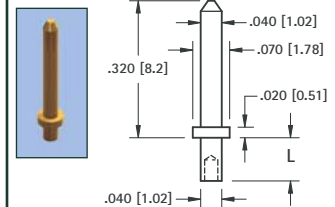

**.031 (.79) PIN - SOLDER MOUNT**

GOLD CAT. NO.	TIN CAT. NO.	Mtg. Hole Dia.
1352-1	1353-1	.043 (1.09)

**.032 (.81) PIN - SWAGE MOUNT**

GOLD CAT. NO.	TIN CAT. NO.	L Length	Mtg. Hole Dia.
1354-1	1355-1	.051 (1.3)	.052
1354-2	1355-2	.082 (2.1)	(1.32)

**.035 (.90) PIN - SWAGE MOUNT**

GOLD CAT. NO.	TIN CAT. NO.	Mtg. Hole Dia.
1380-1	1381-1	.062 (1.57)

**.040 (1.0) PIN - SWAGE MOUNT**

GOLD CAT. NO.	TIN CAT. NO.	L Length	Mtg. Hole Dia.
1356-1	1357-1	.051 (1.3)	.076 (1.93)
1356-2	1357-2	.082 (2.1)	
1356-3	1357-3	.113 (2.9)	

**.040 (1.0) PIN - SWAGE MOUNT**

GOLD CAT. NO.	TIN CAT. NO.	L Length	Mtg. Hole Dia.
1358-1	1359-1	.051 (1.3)	.043
1358-2	1359-2	.082 (2.1)	(1.09)

**.040 (1.0) PIN - SWAGE MOUNT**

GOLD CAT. NO.	TIN CAT. NO.	L Length	Mtg. Hole Dia.
1405-1	1425-1	.051 (1.3)	.043 (1.09)
1405-2	1425-2	.082 (2.1)	
1405-3	1425-3	.113 (2.9)	

**.040 (1.0) PIN - SWAGE MOUNT**

GOLD CAT. NO.	TIN CAT. NO.	Mtg. Hole Dia.
1402-3	1422-3	.062 (1.57)

**.040 (1.0) KAY PIN - PRESS-FIT**

**MATERIAL:**  
Solid Nickel Silver  
**CAT. NO. 1218**  
Mtg. Hole .043 (1.09) Dia.