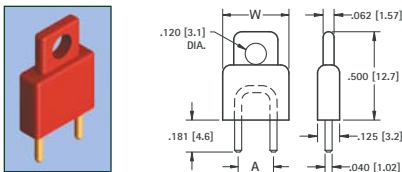

INSULATED SHORTING PLUG

BLUE CAT. NO.	RED CAT. NO.	BLACK CAT. NO.	A Dim.	W Dim.
1460L	1460R	1460B	.200 (5.1)	.375 (9.5)
1461L	1461R	1461B	.250 (6.4)	.375 (9.5)
1462L	1462R	1462B	.400 (10.2)	.620 (15.7)
1463L	1463R	1463B	.500 (12.7)	.620 (15.7)

MATERIAL:
Insulator: Polypropylene
Blue, Red or Black
Pin: Brass, Gold Plate