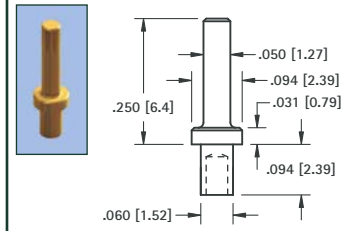

**.040 (1.0) PIN - SWAGE MOUNT**

GOLD CAT. NO.	TIN CAT. NO.	L Length	Mtg. Hole Dia.
1358-1	1359-1	.051 (1.3)	.043
1358-2	1359-2	.082 (2.1)	(1.09)

**.040 (1.0) PIN - SWAGE MOUNT**

GOLD CAT. NO.	TIN CAT. NO.	L Length	Mtg. Hole Dia.
1405-1	1425-1	.051 (1.3)	.043 (1.09)
1405-2	1425-2	.082 (2.1)	
1405-3	1425-3	.113 (2.9)	

**.040 (1.0) PIN - SWAGE MOUNT**

GOLD CAT. NO.	TIN CAT. NO.	Mtg. Hole Dia.
1402-3	1422-3	.062 (1.57)

**.040 (1.0) KAY PIN - PRESS-FIT**

**MATERIAL:**  
Solid Nickel Silver  
**CAT. NO. 1218**  
Mtg. Hole .043 (1.09) Dia.

**.040 (1.0) HOLLOW PIN - SWAGE MOUNT**

TIN CAT. NO.	Mtg. Hole Dia.
1219	.059 (1.50)

**.050 (1.3) PIN - SWAGE MOUNT**

GOLD CAT. NO.	TIN CAT. NO.	Mtg. Hole Dia.
1360-2	1361-2	.064 (1.63)

**.063 (1.6) PIN - SWAGE MOUNT**

**.080 (2.0) PIN - SWAGE MOUNT**

GOLD CAT. NO.	TIN CAT. NO.	A Dim.	B Dia.	L Length
1447-1	1455-1	.335 (8.5)	.156 (4.0)	.051 (1.3)
1447-2	1455-2	.400 (10.2)	.125 (3.2)	.094 (2.4)
1447-3	1455-3	.400 (10.2)	.125 (3.2)	.125 (3.2)
1447-4	1455-4	.400 (10.2)	.125 (3.2)	.156 (4.0)