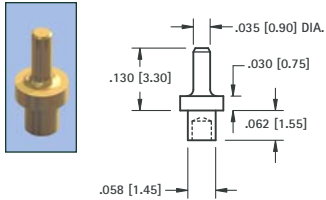

# MICRO PINS

**.025 (.64) PIN - SWAGE MOUNT**

GOLD CAT. NO.	TIN CAT. NO.	Mtg. Hole Dia.
1370-2	1371-2	.052 (1.32)

**.030 (.76) PIN - SWAGE MOUNT**

GOLD CAT. NO.	TIN CAT. NO.	L Length	Mtg. Hole Dia.
1374-1	1375-1	.051 (1.3)	.067 (1.70)
1374-2	1375-2	.082 (2.1)	
1374-3	1375-3	.113 (2.9)	

**.031 (.79) PIN - SOLDER MOUNT**

GOLD CAT. NO.	TIN CAT. NO.	Mtg. Hole Dia.
1352-1	1353-1	.043 (1.09)

**.032 (.81) PIN - SWAGE MOUNT**

GOLD CAT. NO.	TIN CAT. NO.	L Length	Mtg. Hole Dia.
1354-1	1355-1	.051 (1.3)	.052
1354-2	1355-2	.082 (2.1)	(1.32)

**.035 (.90) PIN - SWAGE MOUNT**

GOLD CAT. NO.	TIN CAT. NO.	Mtg. Hole Dia.
1380-1	1381-1	.062 (1.57)

**.040 (1.0) PIN - SWAGE MOUNT**

GOLD CAT. NO.	TIN CAT. NO.	L Length	Mtg. Hole Dia.
1356-1	1357-1	.051 (1.3)	.076 (1.93)
1356-2	1357-2	.082 (2.1)	
1356-3	1357-3	.113 (2.9)	

**.040 (1.0) PIN - SWAGE MOUNT**

GOLD CAT. NO.	TIN CAT. NO.	L Length	Mtg. Hole Dia.
1358-1	1359-1	.051 (1.3)	.043
1358-2	1359-2	.082 (2.1)	(1.09)

**.040 (1.0) PIN - SWAGE MOUNT**

GOLD CAT. NO.	TIN CAT. NO.	L Length	Mtg. Hole Dia.
1405-1	1425-1	.051 (1.3)	.043 (1.09)
1405-2	1425-2	.082 (2.1)	
1405-3	1425-3	.113 (2.9)	