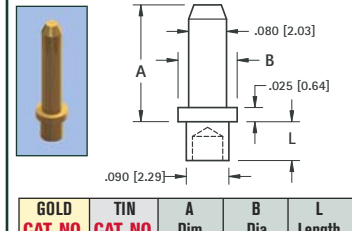

**.040 (1.0) HOLLOW PIN - SWAGE MOUNT**

TIN CAT. NO.	Mtg. Hole Dia.
1219	.059 (1.50)

**.050 (1.3) PIN - SWAGE MOUNT**

GOLD CAT. NO.	TIN CAT. NO.	Mtg. Hole Dia.
1360-2	1361-2	.064 (1.63)

**.063 (1.6) PIN - SWAGE MOUNT**

GOLD CAT. NO.	TIN CAT. NO.	Mtg. Hole Dia.
1362-2	1363-2	.067 (1.70)

**.080 (2.0) PIN - SWAGE MOUNT**

GOLD CAT. NO.	TIN CAT. NO.	Mtg. Hole Dia.
1376-2	1377-2	.094 (2.38)

**.080 (2.0) PIN - SWAGE MOUNT**

GOLD CAT. NO.	TIN CAT. NO.	Mtg. Hole Dia.
1364-2	1365-2	.094 (2.38)

**.080 (2.0) PIN - SWAGE MOUNT**

GOLD CAT. NO.	TIN CAT. NO.	A Dim.	B Dia.	L Length
1447-1	1455-1	.335 (8.5)	.156 (4.0)	.051 (1.3)
1447-2	1455-2	.400 (10.2)	.125 (3.2)	.094 (2.4)
1447-3	1455-3	.400 (10.2)	.125 (3.2)	.125 (3.2)
1447-4	1455-4	.400 (10.2)	.125 (3.2)	.156 (4.0)