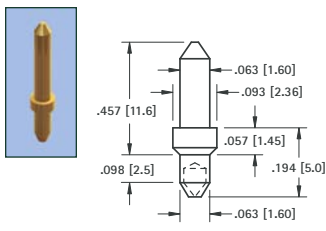

**.040 (1.0) PIN - SWAGE MOUNT**

GOLD CAT. NO.	TIN CAT. NO.	Mtg. Hole Dia.
1402-3	1422-3	.062 (1.57)

**.040 (1.0) KAY PIN - PRESS-FIT**

**MATERIAL:**  
Solid Nickel Silver  
**CAT. NO. 1218**  
Mtg. Hole .043 (1.09) Dia.

**.040 (1.0) HOLLOW PIN - SWAGE MOUNT**

TIN CAT. NO.	Mtg. Hole Dia.
1219	.059 (1.50)

**.050 (1.3) PIN - SWAGE MOUNT**

GOLD CAT. NO.	TIN CAT. NO.	Mtg. Hole Dia.
1360-2	1361-2	.064 (1.63)

**.063 (1.6) PIN - SWAGE MOUNT**

GOLD CAT. NO.	TIN CAT. NO.	Mtg. Hole Dia.
1362-2	1363-2	.067 (1.70)

**.080 (2.0) PIN - SWAGE MOUNT**

GOLD CAT. NO.	TIN CAT. NO.	Mtg. Hole Dia.
1376-2	1377-2	.094 (2.38)

**.080 (2.0) PIN - SWAGE MOUNT**

GOLD CAT. NO.	TIN CAT. NO.	Mtg. Hole Dia.
1364-2	1365-2	.094 (2.38)

**.080 (2.0) PIN - SWAGE MOUNT**

GOLD CAT. NO.	TIN CAT. NO.	A Dim.	B Dia.	L Length
1447-1	1455-1	.335 (8.5)	.156 (4.0)	.051 (1.3)
1447-2	1455-2	.400 (10.2)	.125 (3.2)	.094 (2.4)
1447-3	1455-3	.400 (10.2)	.125 (3.2)	.125 (3.2)
1447-4	1455-4	.400 (10.2)	.125 (3.2)	.156 (4.0)