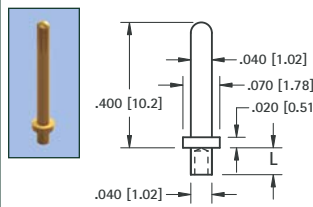

**.031 (.79) PIN - SOLDER MOUNT**

GOLD CAT. NO.	TIN CAT. NO.	Mtg. Hole Dia.
1352-1	1353-1	.043 (1.09)

**.032 (.81) PIN - SWAGE MOUNT**

GOLD CAT. NO.	TIN CAT. NO.	L Length	Mtg. Hole Dia.
1354-1	1355-1	.051 (1.3)	.052
1354-2	1355-2	.082 (2.1)	(1.32)

**.035 (.90) PIN - SWAGE MOUNT**

GOLD CAT. NO.	TIN CAT. NO.	Mtg. Hole Dia.
1380-1	1381-1	.062 (1.57)

**.040 (1.0) PIN - SWAGE MOUNT**

GOLD CAT. NO.	TIN CAT. NO.	L Length	Mtg. Hole Dia.
1356-1	1357-1	.051 (1.3)	.076 (1.93)
1356-2	1357-2	.082 (2.1)	
1356-3	1357-3	.113 (2.9)	

**.040 (1.0) PIN - SWAGE MOUNT**

GOLD CAT. NO.	TIN CAT. NO.	L Length	Mtg. Hole Dia.
1358-1	1359-1	.051 (1.3)	.043
1358-2	1359-2	.082 (2.1)	(1.09)

**.040 (1.0) PIN - SWAGE MOUNT**

GOLD CAT. NO.	TIN CAT. NO.	L Length	Mtg. Hole Dia.
1405-1	1425-1	.051 (1.3)	.043 (1.09)
1405-2	1425-2	.082 (2.1)	
1405-3	1425-3	.113 (2.9)	

**.040 (1.0) PIN - SWAGE MOUNT**

GOLD CAT. NO.	TIN CAT. NO.	Mtg. Hole Dia.
1402-3	1422-3	.062 (1.57)

**.040 (1.0) KAY PIN - PRESS-FIT**

**MATERIAL:**  
Solid Nickel Silver  
**CAT. NO. 1218**  
Mtg. Hole .043 (1.09) Dia.