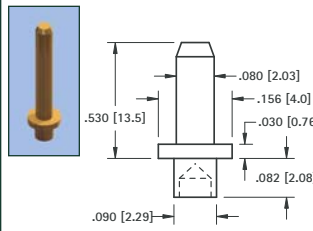

**.040 (1.0) PIN - SWAGE MOUNT**

GOLD CAT. NO.	TIN CAT. NO.	Mtg. Hole Dia.
1402-3	1422-3	.062 (1.57)

**.040 (1.0) KAY PIN - PRESS-FIT**

**MATERIAL:**  
Solid Nickel Silver  
**CAT. NO. 1218**  
Mtg. Hole .043 (1.09) Dia.

**.040 (1.0) HOLLOW PIN - SWAGE MOUNT**

TIN CAT. NO.	Mtg. Hole Dia.
1219	.059 (1.50)

**.050 (1.3) PIN - SWAGE MOUNT**

GOLD CAT. NO.	TIN CAT. NO.	Mtg. Hole Dia.
1360-2	1361-2	.064 (1.63)

**.063 (1.6) PIN - SWAGE MOUNT**

GOLD CAT. NO.	TIN CAT. NO.	Mtg. Hole Dia.
1362-2	1363-2	.067 (1.70)

**.080 (2.0) PIN - SWAGE MOUNT**

GOLD CAT. NO.	TIN CAT. NO.	Mtg. Hole Dia.
1376-2	1377-2	.094 (2.38)

**.080 (2.0) PIN - SWAGE MOUNT**

GOLD CAT. NO.	TIN CAT. NO.	Mtg. Hole Dia.
1364-2	1365-2	.094 (2.38)

**.080 (2.0) PIN - SWAGE MOUNT**

GOLD CAT. NO.	TIN CAT. NO.	A Dim.	B Dia.	L Length
1447-1	1455-1	.335 (8.5)	.156 (4.0)	.051 (1.3)
1447-2	1455-2	.400 (10.2)	.125 (3.2)	.094 (2.4)
1447-3	1455-3	.400 (10.2)	.125 (3.2)	.125 (3.2)
1447-4	1455-4	.400 (10.2)	.125 (3.2)	.156 (4.0)