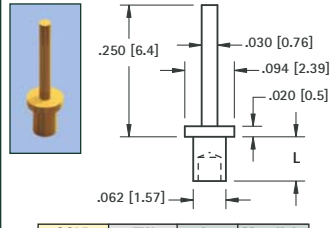

# MICRO PINS

**.025 (.64) PIN - SWAGE MOUNT**

GOLD CAT. NO.	TIN CAT. NO.	Mtg. Hole Dia.
1370-2	1371-2	.052 (1.32)

**.030 (.76) PIN - SWAGE MOUNT**

GOLD CAT. NO.	TIN CAT. NO.	L Length	Mtg. Hole Dia.
1374-1	1375-1	.051 (1.3)	.067 (1.70)
1374-2	1375-2	.082 (2.1)	
1374-3	1375-3	.113 (2.9)	

**.031 (.79) PIN - SOLDER MOUNT**

GOLD CAT. NO.	TIN CAT. NO.	Mtg. Hole Dia.
1352-1	1353-1	.043 (1.09)

**.032 (.81) PIN - SWAGE MOUNT**

GOLD CAT. NO.	TIN CAT. NO.	L Length	Mtg. Hole Dia.
1354-1	1355-1	.051 (1.3)	.052
1354-2	1355-2	.082 (2.1)	(1.32)

**.035 (.90) PIN - SWAGE MOUNT**

GOLD CAT. NO.	TIN CAT. NO.	Mtg. Hole Dia.
1380-1	1381-1	.062 (1.57)

**.040 (1.0) PIN - SWAGE MOUNT**

GOLD CAT. NO.	TIN CAT. NO.	L Length	Mtg. Hole Dia.
1356-1	1357-1	.051 (1.3)	.076 (1.93)
1356-2	1357-2	.082 (2.1)	
1356-3	1357-3	.113 (2.9)	

**.080 (2.0) PIN - SWAGE MOUNT**

GOLD CAT. NO.	TIN CAT. NO.	A Dim.	B Dia.	L Length
1447-1	1455-1	.335 (8.5)	.156 (4.0)	.051 (1.3)
1447-2	1455-2	.400 (10.2)	.125 (3.2)	.094 (2.4)
1447-3	1455-3	.400 (10.2)	.125 (3.2)	.125 (3.2)
1447-4	1455-4	.400 (10.2)	.125 (3.2)	.156 (4.0)