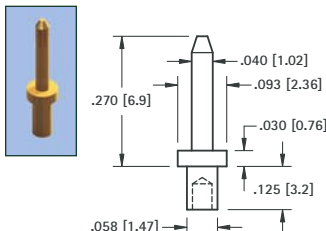

**.035 (.90) PIN - SWAGE MOUNT**

GOLD CAT. NO.	TIN CAT. NO.	Mtg. Hole Dia.
1380-1	1381-1	.062 (1.57)

**.040 (1.0) PIN - SWAGE MOUNT**

GOLD CAT. NO.	TIN CAT. NO.	L Length	Mtg. Hole Dia.
1356-1	1357-1	.051 (1.3)	.076 (1.93)
1356-2	1357-2	.082 (2.1)	
1356-3	1357-3	.113 (2.9)	

**.040 (1.0) PIN - SWAGE MOUNT**

GOLD CAT. NO.	TIN CAT. NO.	L Length	Mtg. Hole Dia.
1358-1	1359-1	.051 (1.3)	.043
1358-2	1359-2	.082 (2.1)	(1.09)

**.040 (1.0) PIN - SWAGE MOUNT**

GOLD CAT. NO.	TIN CAT. NO.	L Length	Mtg. Hole Dia.
1405-1	1425-1	.051 (1.3)	.043 (1.09)
1405-2	1425-2	.082 (2.1)	
1405-3	1425-3	.113 (2.9)	

**.040 (1.0) PIN - SWAGE MOUNT**

GOLD CAT. NO.	TIN CAT. NO.	Mtg. Hole Dia.
1402-3	1422-3	.062 (1.57)

**.040 (1.0) KAY PIN - PRESS-FIT**

**MATERIAL:**  
Solid Nickel Silver  
**CAT. NO. 1218**  
Mtg. Hole .043 (1.09) Dia.

**.040 (1.0) HOLLOW PIN - SWAGE MOUNT**

TIN CAT. NO.	Mtg. Hole Dia.
1219	.059 (1.50)

**.050 (1.3) PIN - SWAGE MOUNT**

GOLD CAT. NO.	TIN CAT. NO.	Mtg. Hole Dia.
1360-2	1361-2	.064 (1.63)

**.063 (1.6) PIN - SWAGE MOUNT**