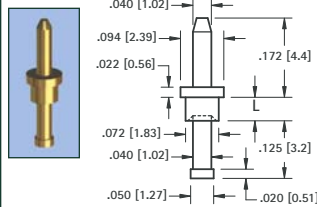

# MICRO PINS

**.025 (.64) PIN - SWAGE MOUNT**

GOLD CAT. NO.	TIN CAT. NO.	Mtg. Hole Dia.
1370-2	1371-2	.052 (1.32)

**.030 (.76) PIN - SWAGE MOUNT**

GOLD CAT. NO.	TIN CAT. NO.	L Length	Mtg. Hole Dia.
1374-1	1375-1	.051 (1.3)	.067 (1.70)
1374-2	1375-2	.082 (2.1)	
1374-3	1375-3	.113 (2.9)	

**.031 (.79) PIN - SOLDER MOUNT**

GOLD CAT. NO.	TIN CAT. NO.	Mtg. Hole Dia.
1352-1	1353-1	.043 (1.09)

**.032 (.81) PIN - SWAGE MOUNT**

GOLD CAT. NO.	TIN CAT. NO.	L Length	Mtg. Hole Dia.
1354-1	1355-1	.051 (1.3)	.052
1354-2	1355-2	.082 (2.1)	(1.32)

**.035 (.90) PIN - SWAGE MOUNT**

GOLD CAT. NO.	TIN CAT. NO.	Mtg. Hole Dia.
1380-1	1381-1	.062 (1.57)

**.040 (1.0) PIN - SWAGE MOUNT**

GOLD CAT. NO.	TIN CAT. NO.	L Length	Mtg. Hole Dia.
1356-1	1357-1	.051 (1.3)	.076 (1.93)
1356-2	1357-2	.082 (2.1)	
1356-3	1357-3	.113 (2.9)	

**.040 (1.0) PIN - SWAGE MOUNT**

GOLD CAT. NO.	TIN CAT. NO.	L Length	Mtg. Hole Dia.
1358-1	1359-1	.051 (1.3)	.043
1358-2	1359-2	.082 (2.1)	(1.09)

**.040 (1.0) PIN - SWAGE MOUNT**

GOLD CAT. NO.	TIN CAT. NO.	L Length	Mtg. Hole Dia.
1405-1	1425-1	.051 (1.3)	.043 (1.09)
1405-2	1425-2	.082 (2.1)	
1405-3	1425-3	.113 (2.9)	