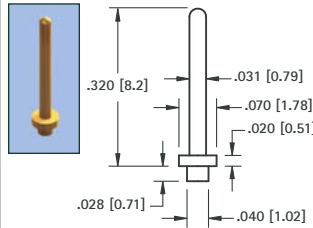

# MICRO PINS

**.025 (.64) PIN - SWAGE MOUNT**

GOLD CAT. NO.	TIN CAT. NO.	Mtg. Hole Dia.
1370-2	1371-2	.052 (1.32)

**.030 (.76) PIN - SWAGE MOUNT**

GOLD CAT. NO.	TIN CAT. NO.	L Length	Mtg. Hole Dia.
1374-1	1375-1	.051 (1.3)	.067 (1.70)
1374-2	1375-2	.082 (2.1)	
1374-3	1375-3	.113 (2.9)	

**.031 (.79) PIN - SOLDER MOUNT**

GOLD CAT. NO.	TIN CAT. NO.	Mtg. Hole Dia.
1352-1	1353-1	.043 (1.09)

**.032 (.81) PIN - SWAGE MOUNT**

GOLD CAT. NO.	TIN CAT. NO.	L Length	Mtg. Hole Dia.
1354-1	1355-1	.051 (1.3)	.052
1354-2	1355-2	.082 (2.1)	(1.32)

**.035 (.90) PIN - SWAGE MOUNT**

GOLD CAT. NO.	TIN CAT. NO.	Mtg. Hole Dia.
1380-1	1381-1	.062 (1.57)

**.040 (1.0) PIN - SWAGE MOUNT**

GOLD CAT. NO.	TIN CAT. NO.	L Length	Mtg. Hole Dia.
1356-1	1357-1	.051 (1.3)	.076 (1.93)
1356-2	1357-2	.082 (2.1)	
1356-3	1357-3	.113 (2.9)	

**.080 (2.0) PIN - SWAGE MOUNT**

GOLD CAT. NO.	TIN CAT. NO.	A Dim.	B Dia.	L Length
1447-1	1455-1	.335 (8.5)	.156 (4.0)	.051 (1.3)
1447-2	1455-2	.400 (10.2)	.125 (3.2)	.094 (2.4)
1447-3	1455-3	.400 (10.2)	.125 (3.2)	.125 (3.2)
1447-4	1455-4	.400 (10.2)	.125 (3.2)	.156 (4.0)