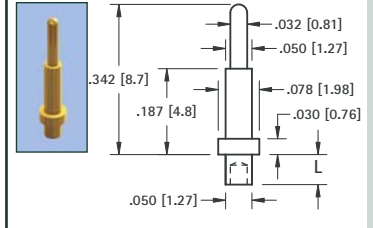

# MICRO PINS

**.025 (.64) PIN - SWAGE MOUNT**

GOLD CAT. NO.	TIN CAT. NO.	Mtg. Hole Dia.
1370-2	1371-2	.052 (1.32)

**.030 (.76) PIN - SWAGE MOUNT**

GOLD CAT. NO.	TIN CAT. NO.	L Length	Mtg. Hole Dia.
1374-1	1375-1	.051 (1.3)	.067 (1.70)
1374-2	1375-2	.082 (2.1)	
1374-3	1375-3	.113 (2.9)	

**.031 (.79) PIN - SOLDER MOUNT**

GOLD CAT. NO.	TIN CAT. NO.	Mtg. Hole Dia.
1352-1	1353-1	.043 (1.09)

**.032 (.81) PIN - SWAGE MOUNT**

GOLD CAT. NO.	TIN CAT. NO.	L Length	Mtg. Hole Dia.
1354-1	1355-1	.051 (1.3)	.052
1354-2	1355-2	.082 (2.1)	(1.32)

**.035 (.90) PIN - SWAGE MOUNT**

GOLD CAT. NO.	TIN CAT. NO.	Mtg. Hole Dia.
1380-1	1381-1	.062 (1.57)

**.040 (1.0) PIN - SWAGE MOUNT**

GOLD CAT. NO.	TIN CAT. NO.	L Length	Mtg. Hole Dia.
1356-1	1357-1	.051 (1.3)	.076 (1.93)
1356-2	1357-2	.082 (2.1)	
1356-3	1357-3	.113 (2.9)	

**.040 (1.0) PIN - SWAGE MOUNT**

GOLD CAT. NO.	TIN CAT. NO.	L Length	Mtg. Hole Dia.
1358-1	1359-1	.051 (1.3)	.043
1358-2	1359-2	.082 (2.1)	(1.09)

**.040 (1.0) PIN - SWAGE MOUNT**

GOLD CAT. NO.	TIN CAT. NO.	L Length	Mtg. Hole Dia.
1405-1	1425-1	.051 (1.3)	.043 (1.09)
1405-2	1425-2	.082 (2.1)	
1405-3	1425-3	.113 (2.9)	