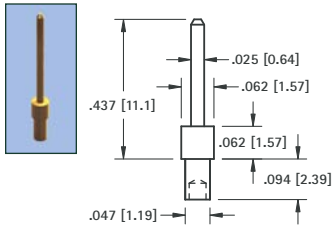

# MICRO PINS

**.025 (.64) PIN - SWAGE MOUNT**

GOLD CAT. NO.	TIN CAT. NO.	Mtg. Hole Dia.
1370-2	1371-2	.052 (1.32)

**.030 (.76) PIN - SWAGE MOUNT**

GOLD CAT. NO.	TIN CAT. NO.	L Length	Mtg. Hole Dia.
1374-1	1375-1	.051 (1.3)	.067 (1.70)
1374-2	1375-2	.082 (2.1)	
1374-3	1375-3	.113 (2.9)	

**.031 (.79) PIN - SOLDER MOUNT**

GOLD CAT. NO.	TIN CAT. NO.	Mtg. Hole Dia.
1352-1	1353-1	.043 (1.09)

**.032 (.81) PIN - SWAGE MOUNT**

GOLD CAT. NO.	TIN CAT. NO.	L Length	Mtg. Hole Dia.
1354-1	1355-1	.051 (1.3)	.052
1354-2	1355-2	.082 (2.1)	(1.32)

**.035 (.90) PIN - SWAGE MOUNT**

GOLD CAT. NO.	TIN CAT. NO.	Mtg. Hole Dia.
1380-1	1381-1	.062 (1.57)

**.040 (1.0) PIN - SWAGE MOUNT**

GOLD CAT. NO.	TIN CAT. NO.	L Length	Mtg. Hole Dia.
1356-1	1357-1	.051 (1.3)	.076 (1.93)
1356-2	1357-2	.082 (2.1)	
1356-3	1357-3	.113 (2.9)	

**.080 (2.0) PIN - SWAGE MOUNT**

GOLD CAT. NO.	TIN CAT. NO.	A Dim.	B Dia.	L Length
1447-1	1455-1	.335 (8.5)	.156 (4.0)	.051 (1.3)
1447-2	1455-2	.400 (10.2)	.125 (3.2)	.094 (2.4)
1447-3	1455-3	.400 (10.2)	.125 (3.2)	.125 (3.2)
1447-4	1455-4	.400 (10.2)	.125 (3.2)	.156 (4.0)