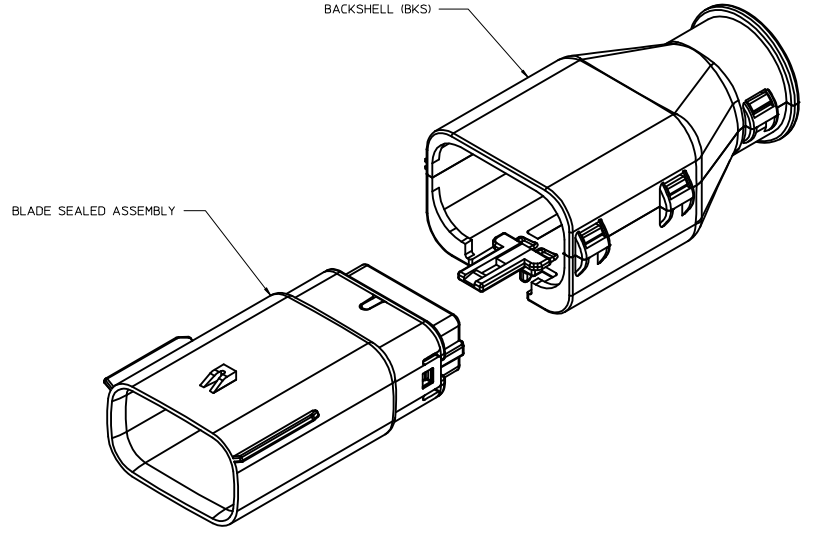

2X3

2X4

2X6

BACKSHELL CUSTOMER MODEL NUMBER LEGEND

- 34950-XXXX
- CUSTOMER MODEL COMPONENTS
    - 0 - BACKSHELL ONLY
    - 1 - BACKSHELL & MX150 HOUSING KEY A ASSEMBLY
    - 2 - BACKSHELL & MX150 HOUSING KEY B ASSEMBLY
    - 3 - BACKSHELL & MX150 HOUSING KEY C ASSEMBLY
    - 4 - BACKSHELL & MX150 HOUSING KEY D ASSEMBLY
  - BACKSHELL FEATURES
    - 1 - WITH RIBS
    - 2 - WITHOUT RIBS
  - MX150 CIRCUIT SIZE 04, 06, 08, 12, 16, 20