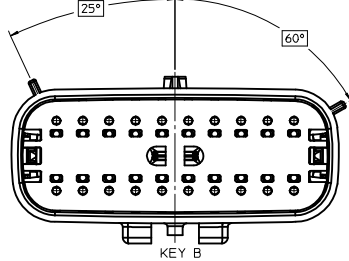

**SHEET DESCRIPTION**  
KEY CONFIGURATIONS CONT.

**2X6**

**2X8**

**2X10**

<b>ENTER DESCRIPTION</b> EC NO: UAU2017-0031 DRAWING: 104 CHKD: APPR: KDKOSK1 DATE: 2016/08/16 2016/09/01	QUALITY SYMBOLS ∇=0 ∇=0 ∇=0	GENERAL TOLERANCES (UNLESS SPECIFIED)		DIMENSION STYLE <b>MM ONLY</b>	SCALE 3:1	DESIGN UNITS METRIC	THIRD ANGLE PROJECTION
		4 PLACES ± --- ± --- 3 PLACES ± --- ± --- 2 PLACES ± 0.10 ± --- 1 PLACE ± 0.2 ± --- 0 PLACE ± --- ± ---	mm INCH ANGULAR ± 1 ° DRAFT WHERE APPLICABLE MUST REMAIN WITHIN DIMENSIONS	DRAWN BY DATE APPROFIT 2014/04/28 CHECKED BY DATE KBORUSZEWSKI 2014/04/29 APPROVED BY DATE VKOSHY 2014/05/14	MATERIAL NO. SEE NOTE 2a.	TITLE MX150 BLADE DUAL ROW SEALED ASSEMBLY MAT SEAL <b>molex</b>	DOCUMENT NO. SD-33482-0001

**SHEET DESCRIPTION**

BLADE SEALED ASSEMBLY

**CHARTED DIMENSIONS**

DESCRIPTION	DIMENSIONS				
	A	B	C	D	E
2X2	15.54	1.75	24.40	54.45	22.23
2X3 STANDARD	19.04	3.50	26.21	54.45	22.23
2X3 LENGTHENED	19.04	3.50	26.21	56.45	22.23
2X4	22.54	1.75	27.21	54.45	22.23
2X6	29.54	1.75	32.27	54.45	22.23
2X8	36.54	1.75	38.88	54.45	22.23
2X10	43.64	1.75	45.65	54.45	22.05