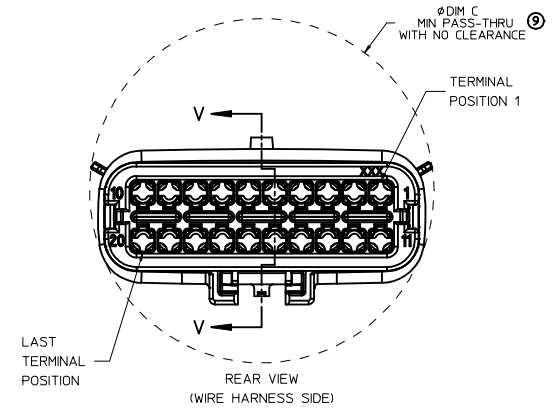

SHEET DESCRIPTION

BLADE SEALED ASSEMBLY

CHARTED DIMENSIONS

DESCRIPTION	DIMENSIONS				
	A	B	C	D	E
2X2	15.54	1.75	24.40	54.45	22.23
2X3 STANDARD	19.04	3.50	26.21	54.45	22.23
2X3 LENGTHENED	19.04	3.50	26.21	56.45	22.23
2X4	22.54	1.75	27.21	54.45	22.23
2X6	29.54	1.75	32.27	54.45	22.23
2X8	36.54	1.75	38.88	54.45	22.23
2X10	43.64	1.75	45.65	54.45	22.05

OPTIONAL LASER MARKING ON THIS SURFACE SEE NOTE 3g.

Partial U-U
SCALE 3:1