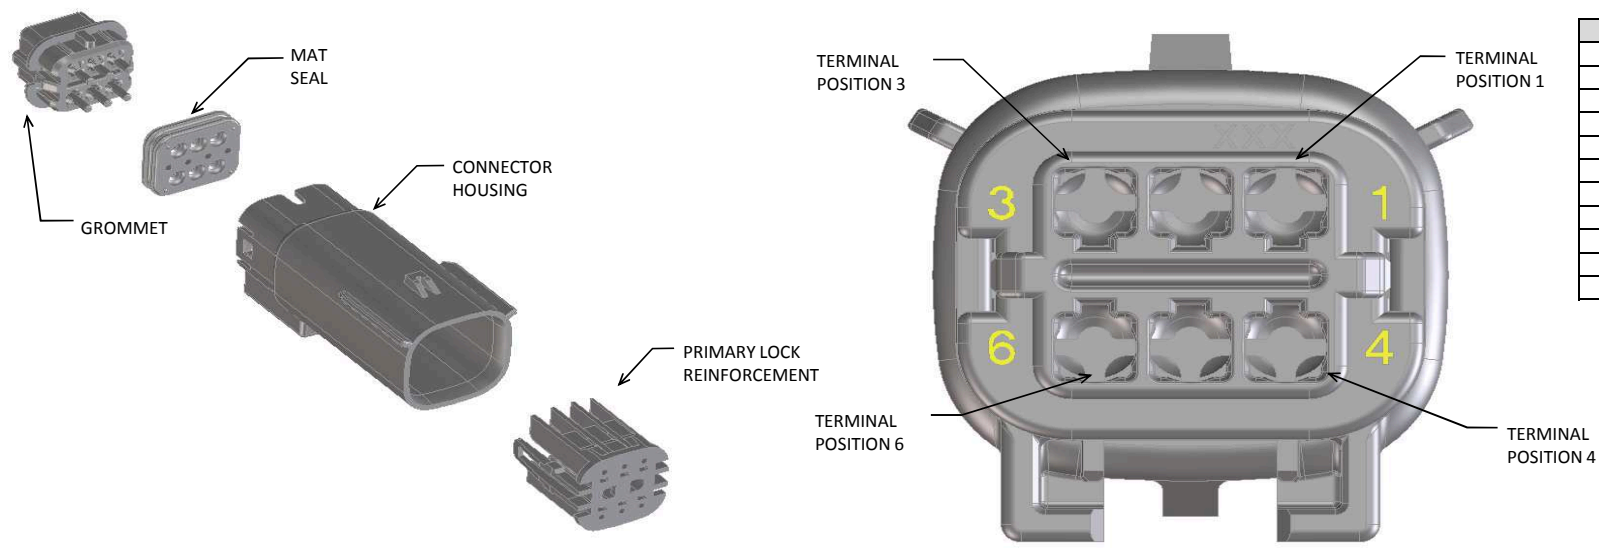

**MX150 2X3 BLADE SEALED ASSEMBLY MAT SEAL
BOM AND PIN OUT SHEET**

ABBREVIATION	DESCRIPTION	COLOR	MATERIAL
A-BLK	HOUSING, KEYING OPTION A	BLACK	SPS/NYLON GF20
B-LG	HOUSING, KEYING OPTION B	LIGHT GRAY	SPS/NYLON GF20
C-BR	HOUSING, KEYING OPTION C	BROWN	SPS/NYLON GF20
D-GR	HOUSING, KEYING OPTION D	GREEN	SPS/NYLON GF20
C-DG	HOUSING, KEYING OPTION C	DARK GRAY	SPS/NYLON GF20
D-SG	HOUSING, KEYING OPTION D	STONE GRAY	SPS/NYLON GF20
A-YW	HOUSING, KEYING OPTION A	YELLOW	SPS/NYLON GF20
GC	GROMMET CAP (STANDARD)	BLACK	SPS/NYLON GF20
GCL	GROMMET CAP (LENGTHENED)	BLACK	SPS/NYLON GF20
PLR	PLR	NATURAL	SPS/NYLON GF20
M	MAT SEAL	ROYAL BLUE	INHERENTLY LUBRICATED SILICONE

FOR ADDITIONAL INFORMATION SEE SD-33482-0001