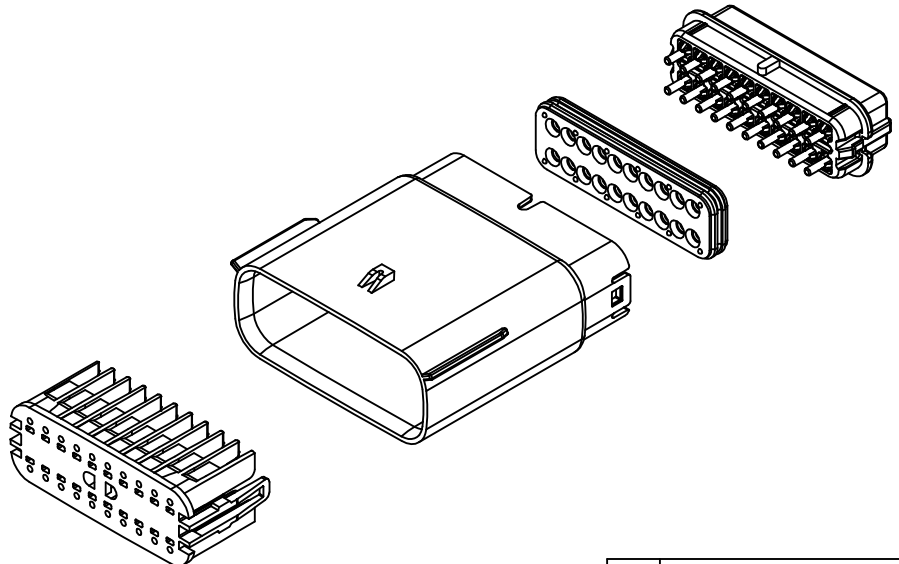

MATING CONNECTOR DRAWINGS	
DESCRIPTION	MOLEX INLINE
2X2	SD-33472-0001
2X3	SD-33472-0001
2X4	SD-33472-0001
2X6	SD-33472-0001
2X8	SD-33472-0001
2X10	SD-33472-0001

2x2

2x3

2x4

2x6

2x8

2x10

E	ADDED CHARTED DIMENSIONS FOR 2X2, 2X4, 2X6 AND 2X8 WITH CLIP/SLOT
D	MINOR GEOMETRY CHANGE FOR UL V0
C3	ADD 2X4
C2	ADD 2X3
C1	ADD UL V0 CONFIGURATIONS
C	ADD 2X8
B1	ADD 2X6 BACKSHELL INFO
B	ADD 2X6
A	INITIAL RELEASE