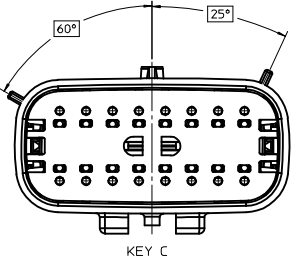

**SHEET DESCRIPTION**  
KEY CONFIGURATIONS

**2X2**

KEY A

KEY B

KEY C

KEY D

**2X3**

KEY A

KEY B

KEY C

KEY D

**2X4**

KEY A

KEY B

KEY C

KEY D

**SHEET DESCRIPTION**  
KEY CONFIGURATIONS CONT.

**2X6**

**2X8**

**2X10**

<b>ENTER DESCRIPTION</b> EC NO: UAU2017-0031 DRAWING: 104 CHKD: APPR: KDKOSK1 DATE: 2016/08/16 2016/09/01	QUALITY SYMBOLS ∇=0 ∇=0 ∇=0	GENERAL TOLERANCES (UNLESS SPECIFIED)		DIMENSION STYLE <b>MM ONLY</b>	SCALE 3:1	DESIGN UNITS METRIC	THIRD ANGLE PROJECTION
		4 PLACES ± --- ± --- 3 PLACES ± --- ± --- 2 PLACES ± 0.10 ± --- 1 PLACE ± 0.2 ± --- 0 PLACE ± --- ± ---	mm INCH ANGULAR ± 1 ° DRAFT WHERE APPLICABLE MUST REMAIN WITHIN DIMENSIONS	DRAWN BY DATE APPROFIT 2014/04/28 CHECKED BY DATE KBORUSZEWSKI 2014/04/29 APPROVED BY DATE VKOSHY 2014/05/14	MATERIAL NO. SEE NOTE 2a.	TITLE MX150 BLADE DUAL ROW SEALED ASSEMBLY MAT SEAL <b>molex</b>	DOCUMENT NO. SD-33482-0001