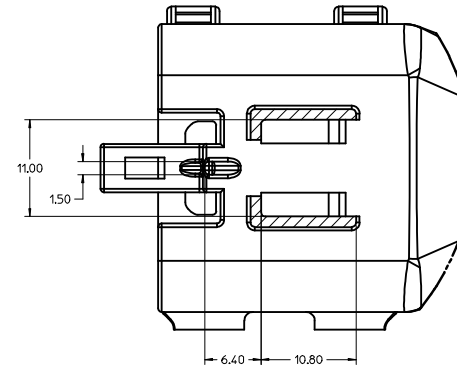

SHEET DESCRIPTION

BACKSHELL

Partial Z-Z
SCALE 35:1

ENTER DESCRIPTION EC NO: UAU2017-0031 DRAWING: 104 CHKD: APPR: KDKOSKI 2016/08/16 2016/09/01	QUALITY SYMBOLS ∇=0 ∇=0 ∇=0	GENERAL TOLERANCES (UNLESS SPECIFIED) mm INCH 4 PLACES ± --- ± --- 3 PLACES ± --- ± --- 2 PLACES ± 0.10 ± --- 1 PLACE ± 0.2 ± --- 0 PLACE ± --- ± ---	DIMENSION STYLE MM ONLY	SCALE 3.5:1	DESIGN UNITS METRIC	THIRD ANGLE PROJECTION	
	DRAWN BY APPROFFITT	DATE 2014/04/28	CHECKED BY KBORUSZEWSKI	DATE 2014/04/29	APPROVED BY VKOSHY	DATE 2014/05/14	MATERIAL NO. SEE NOTE 2a.
	DRAFT WHERE APPLICABLE MUST REMAIN WITHIN DIMENSIONS	ANGULAR ± 1°	DOCUMENT NO. SD-33482-0001	SHEET NO. 8 OF 9	THIS DRAWING CONTAINS INFORMATION THAT IS PROPRIETARY TO MOLEX INCORPORATED AND SHOULD NOT BE USED WITHOUT WRITTEN PERMISSION		
	TITLE MX150 BLADE DUAL ROW SEALED ASSEMBLY MAT SEAL						molex