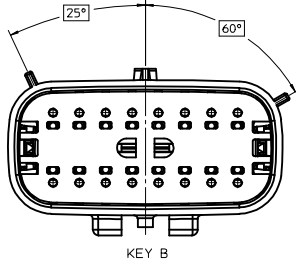

**SHEET DESCRIPTION**  
KEY CONFIGURATIONS

**2X2**

KEY A

KEY B

KEY C

KEY D

**2X3**

KEY A

KEY B

KEY C

KEY D

**2X4**

KEY A

KEY B

KEY C

KEY D

**SHEET DESCRIPTION**  
KEY CONFIGURATIONS CONT.

**2X6**

**2X8**

**2X10**

<b>ENTER DESCRIPTION</b> EC NO: UAU2017-0031 DRAWING: 104 CHKD: APPR: KDKOSK1 DATE: 2016/08/16 2016/09/01	QUALITY SYMBOLS ∇=0 ∇=0 ∇=0	GENERAL TOLERANCES (UNLESS SPECIFIED)		DIMENSION STYLE <b>MM ONLY</b>	SCALE 3:1	DESIGN UNITS METRIC	THIRD ANGLE PROJECTION
		4 PLACES ± --- ± --- 3 PLACES ± --- ± --- 2 PLACES ± 0.10 ± --- 1 PLACE ± 0.2 ± --- 0 PLACE ± --- ± ---	mm INCH ANGULAR ± 1 ° DRAFT WHERE APPLICABLE MUST REMAIN WITHIN DIMENSIONS	DRAWN BY DATE APPROFIT 2014/04/28 CHECKED BY DATE KBORUSZEWSKI 2014/04/29 APPROVED BY DATE VKOSHY 2014/05/14	MATERIAL NO. SEE NOTE 2a.	TITLE MX150 BLADE DUAL ROW SEALED ASSEMBLY MAT SEAL <b>molex</b>	DOCUMENT NO. SD-33482-0001