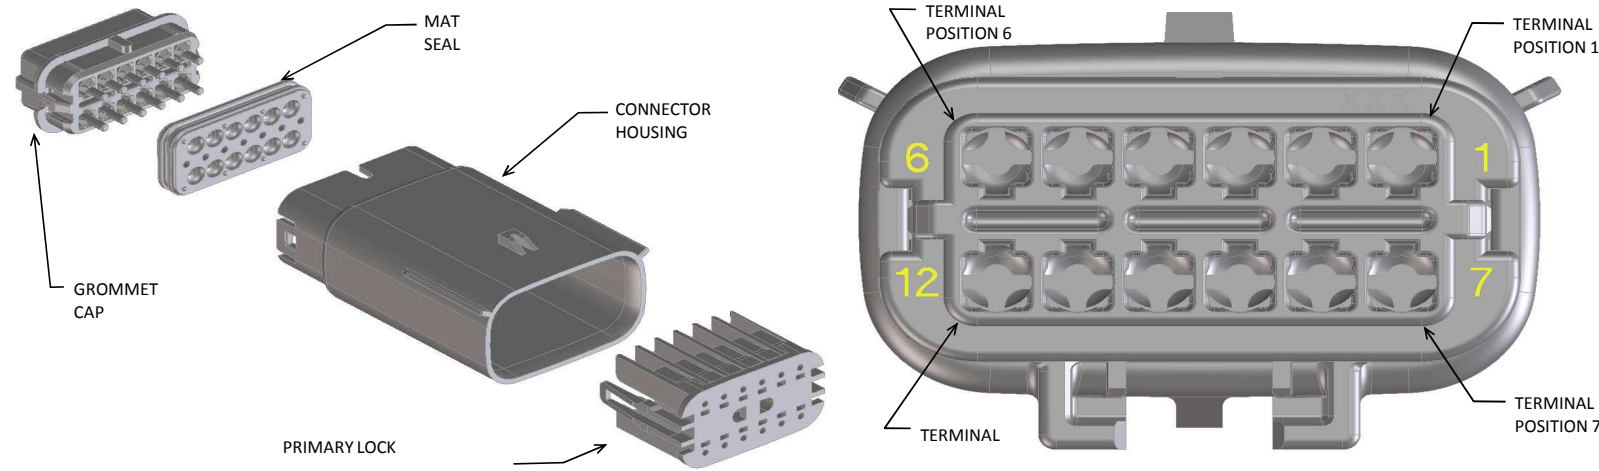

MX150 2X6 BLADE SEALED ASSY MAT SEAL
BOM AND PIN OUT SHEET

ABBREVIATION	DESCRIPTION	COLOR	MATERIAL
A-BLK	HOUSING, KEYING OPTION A	BLACK	SPS/NYLON GF20
B-LG	HOUSING, KEYING OPTION B	LIGHT GRAY	SPS/NYLON GF20
C-BR	HOUSING, KEYING OPTION C	BROWN	SPS/NYLON GF20
D-GR	HOUSING, KEYING OPTION D	GREEN	SPS/NYLON GF20
A-YL	HOUSING, KEYING OPTION A	YELLOW	SPS/NYLON GF20
C-DG	HOUSING, KEYING OPTION C	DARK GRAY	SPS/NYLON GF20
D-SG	HOUSING, KEYING OPTION D	STONE GRAY	SPS/NYLON GF20
GCP	GROMMET CAP (PLUGGED)	BLACK	SPS/NYLON GF20
PLR	PLR	NATURAL	SPS/NYLON GF20
M-R	MAT SEAL	RUST RED	INHERENTLY LUBRICATED SILICONE
M-B	MAT SEAL	ROYAL BLUE	INHERENTLY LUBRICATED SILICONE

FOR ADDITIONAL INFORMATION SEE SD-33482-0001