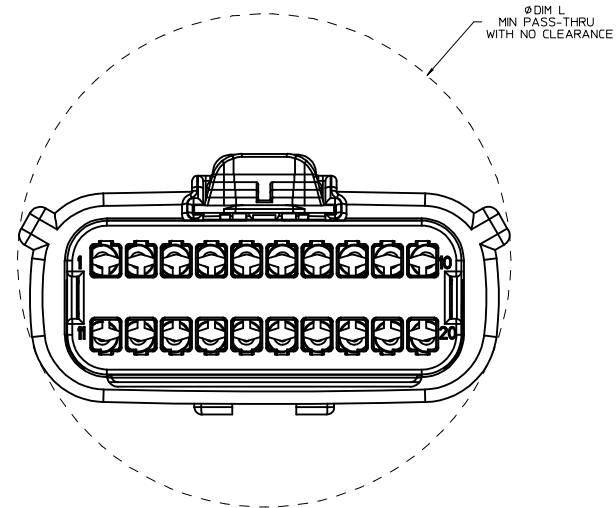

<b>ENTER DESCRIPTION</b> IEC NO: UAU2017-0031 DRWINGL/04 CHKD: APPR:KOEKOSKI	2016/08/16 2016/09/01	<b>QUALITY SYMBOLS</b> ∇=0 ∇=1 ∇=2	<b>GENERAL TOLERANCES (UNLESS SPECIFIED)</b>		DIMENSION STYLE <b>MM ONLY</b>	SCALE <b>3:1</b>	DESIGN UNITS <b>METRIC</b>	THIRD ANGLE PROJECTION			
			4 PLACES ± --- ± ---	3 PLACES ± --- ± ---	2 PLACES ± 0.10 ± ---	1 PLACE ± 0.2 ± ---	0 PLACE ± --- ± ---	DRAWN BY APROFF/ITT	DATE 2014/04/28	TITLE <b>MX150 BLADE DUAL ROW SEALED ASSEMBLY MAT SEAL</b>	
			ANGULAR ± 1 °					CHECKED BY KBORUSZEWSKI	DATE 2014/04/29	APPROVED BY VKOSHY	DATE 2014/05/14
			DRAFT WHERE APPLICABLE MUST REMAIN WITHIN DIMENSIONS					MATERIAL NO. <b>SEE NOTE 2a.</b>	DOCUMENT NO. <b>SD-33482-0001</b>	SHEET NO. 5 OF 9	

THIS DRAWING CONTAINS INFORMATION THAT IS PROPRIETARY TO MOLEX INCORPORATED AND SHOULD NOT BE USED WITHOUT WRITTEN PERMISSION

**SHEET DESCRIPTION**

SYSTEM PACKAGING

**CHARTED DIMENSIONS**

CKT	BLADE CONFIGURATION	RECEPTACLE CONFIGURATION	DIMENSIONS	
			K	L
2X2	STANDARD	W/O CLIPSLOT	72.78	28.00
		W/ CLIPSLOT	72.78	28.50
		LENGTHENED	77.21	28.00
2X3	STANDARD	W/O CLIPSLOT	72.78	28.00
		W/ CLIPSLOT	72.78	30.50
		LENGTHENED	74.79	30.50
2X4	STANDARD	W/O CLIPSLOT	72.78	29.50
		W/ CLIPSLOT	72.78	31.50
2X6	STANDARD	W/O CLIPSLOT	72.79	35.58
		W/ CLIPSLOT	72.79	35.58
2X8	STANDARD	W/O CLIPSLOT	72.67	42.25
		W/ CLIPSLOT	72.67	42.25
2X10	STANDARD	STANDARD	72.78	49.05