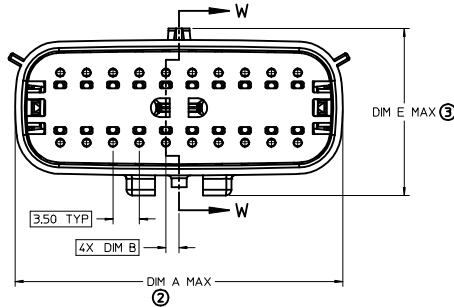

SHEET DESCRIPTION

BLADE SEALED ASSEMBLY

CHARTED DIMENSIONS

DESCRIPTION	DIMENSIONS				
	A	B	C	D	E
2X2	15.54	1.75	24.40	54.45	22.23
2X3 STANDARD	19.04	3.50	26.21	54.45	22.23
2X3 LENGTHENED	19.04	3.50	26.21	56.45	22.23
2X4	22.54	1.75	27.21	54.45	22.23
2X6	29.54	1.75	32.27	54.45	22.23
2X8	36.54	1.75	38.88	54.45	22.23
2X10	43.64	1.75	45.65	54.45	22.05

OPTIONAL LASER MARKING ON THIS SURFACE SEE NOTE 3g.

Partial U-U
SCALE 3:1