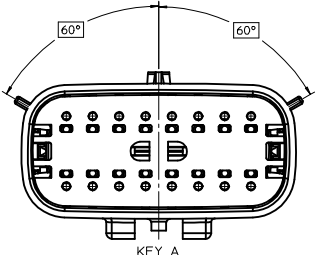

**SHEET DESCRIPTION**  
KEY CONFIGURATIONS

**2X2**

KEY A

KEY B

KEY C

KEY D

**2X3**

KEY A

KEY B

KEY C

KEY D

**2X4**

KEY A

KEY B

KEY C

KEY D

**SHEET DESCRIPTION**  
KEY CONFIGURATIONS CONT.

**2X6**

**2X8**

**2X10**

<b>ENTER DESCRIPTION</b> EC NO: UAU2017-0031 DRAWING: 104 CHKD: APPR: KDKOSK1 DATE: 2016/08/16 2016/09/01	QUALITY SYMBOLS ∇=0 ∇=0 ∇=0	GENERAL TOLERANCES (UNLESS SPECIFIED)		DIMENSION STYLE <b>MM ONLY</b>	SCALE 3:1	DESIGN UNITS METRIC	THIRD ANGLE PROJECTION
		4 PLACES ± --- ± --- 3 PLACES ± --- ± --- 2 PLACES ± 0.10 ± --- 1 PLACE ± 0.2 ± --- 0 PLACE ± --- ± ---	mm INCH ANGULAR ± 1 ° DRAFT WHERE APPLICABLE MUST REMAIN WITHIN DIMENSIONS	DRAWN BY DATE APPROFIT 2014/04/28 CHECKED BY DATE KBORUSZEWSKI 2014/04/29 APPROVED BY DATE VKOSHY 2014/05/14	MATERIAL NO. SEE NOTE 2a.	TITLE MX150 BLADE DUAL ROW SEALED ASSEMBLY MAT SEAL <b>molex</b>	DOCUMENT NO. SD-33482-0001

**SHEET DESCRIPTION**

BLADE SEALED ASSEMBLY

**CHARTED DIMENSIONS**

DESCRIPTION	DIMENSIONS				
	A	B	C	D	E
2X2	15.54	1.75	24.40	54.45	22.23
2X3 STANDARD	19.04	3.50	26.21	54.45	22.23
2X3 LENGTHENED	19.04	3.50	26.21	56.45	22.23
2X4	22.54	1.75	27.21	54.45	22.23
2X6	29.54	1.75	32.27	54.45	22.23
2X8	36.54	1.75	38.88	54.45	22.23
2X10	43.64	1.75	45.65	54.45	22.05