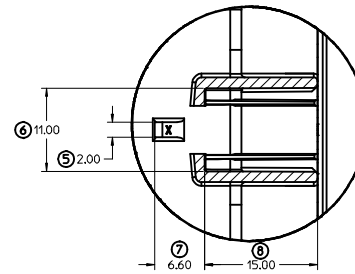

SHEET DESCRIPTION

BLADE SEALED ASSEMBLY

CHARTED DIMENSIONS

DESCRIPTION	DIMENSIONS				
	A	B	C	D	E
2X2	15.54	1.75	24.40	54.45	22.23
2X3 STANDARD	19.04	3.50	26.21	54.45	22.23
2X3 LENGTHENED	19.04	3.50	26.21	56.45	22.23
2X4	22.54	1.75	27.21	54.45	22.23
2X6	29.54	1.75	32.27	54.45	22.23
2X8	36.54	1.75	38.88	54.45	22.23
2X10	43.64	1.75	45.65	54.45	22.05

OPTIONAL LASER MARKING ON THIS SURFACE SEE NOTE 3g.

Partial U-U
SCALE 3:1