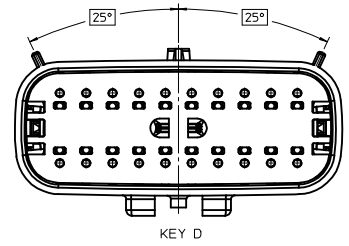

**SHEET DESCRIPTION**  
KEY CONFIGURATIONS CONT.

**2X6**

**2X8**

**2X10**

<b>ENTER DESCRIPTION</b> EC NO: UAU2017-0031 DRAWING: 104 CHKD: APPR: KDKOSK1 DATE: 2016/08/16 2016/09/01	QUALITY SYMBOLS ∇=0 ∇=0 ∇=0	GENERAL TOLERANCES (UNLESS SPECIFIED)		DIMENSION STYLE <b>MM ONLY</b>	SCALE 3:1	DESIGN UNITS METRIC	THIRD ANGLE PROJECTION
		4 PLACES ± --- ± --- 3 PLACES ± --- ± --- 2 PLACES ± 0.10 ± --- 1 PLACE ± 0.2 ± --- 0 PLACE ± --- ± ---	mm INCH ANGULAR ± 1 ° DRAFT WHERE APPLICABLE MUST REMAIN WITHIN DIMENSIONS	DRAWN BY DATE APPROFIT 2014/04/28 CHECKED BY DATE KBORUSZEWSKI 2014/04/29 APPROVED BY DATE VKOSHY 2014/05/14	MATERIAL NO. SEE NOTE 2a.	TITLE MX150 BLADE DUAL ROW SEALED ASSEMBLY MAT SEAL <b>molex</b>	DOCUMENT NO. SD-33482-0001

**SHEET DESCRIPTION**

BLADE SEALED ASSEMBLY

**CHARTED DIMENSIONS**

DESCRIPTION	DIMENSIONS				
	A	B	C	D	E
2X2	15.54	1.75	24.40	54.45	22.23
2X3 STANDARD	19.04	3.50	26.21	54.45	22.23
2X3 LENGTHENED	19.04	3.50	26.21	56.45	22.23
2X4	22.54	1.75	27.21	54.45	22.23
2X6	29.54	1.75	32.27	54.45	22.23
2X8	36.54	1.75	38.88	54.45	22.23
2X10	43.64	1.75	45.65	54.45	22.05