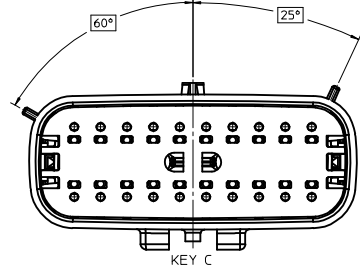

**SHEET DESCRIPTION**  
KEY CONFIGURATIONS CONT.

**2X6**

**2X8**

**2X10**

<b>ENTER DESCRIPTION</b> EC NO: UAU2017-0031 DRAWING: 104 CHKD: APPR: KDKOSK1 DATE: 2016/08/16 2016/09/01	QUALITY SYMBOLS ∇=0 ∇=0 ∇=0	GENERAL TOLERANCES (UNLESS SPECIFIED)		DIMENSION STYLE <b>MM ONLY</b>	SCALE 3:1	DESIGN UNITS METRIC	THIRD ANGLE PROJECTION
		4 PLACES ± --- ± --- 3 PLACES ± --- ± --- 2 PLACES ± 0.10 ± --- 1 PLACE ± 0.2 ± --- 0 PLACE ± --- ± ---	mm INCH ANGULAR ± 1 ° DRAFT WHERE APPLICABLE MUST REMAIN WITHIN DIMENSIONS	DRAWN BY DATE APPROFIT 2014/04/28 CHECKED BY DATE KBORUSZEWSKI 2014/04/29 APPROVED BY DATE VKOSHY 2014/05/14	MATERIAL NO. SEE NOTE 2a.	TITLE MX150 BLADE DUAL ROW SEALED ASSEMBLY MAT SEAL <b>molex</b>	DOCUMENT NO. SD-33482-0001

**SHEET DESCRIPTION**

BLADE SEALED ASSEMBLY

**CHARTED DIMENSIONS**

DESCRIPTION	DIMENSIONS				
	A	B	C	D	E
2X2	15.54	1.75	24.40	54.45	22.23
2X3 STANDARD	19.04	3.50	26.21	54.45	22.23
2X3 LENGTHENED	19.04	3.50	26.21	56.45	22.23
2X4	22.54	1.75	27.21	54.45	22.23
2X6	29.54	1.75	32.27	54.45	22.23
2X8	36.54	1.75	38.88	54.45	22.23
2X10	43.64	1.75	45.65	54.45	22.05