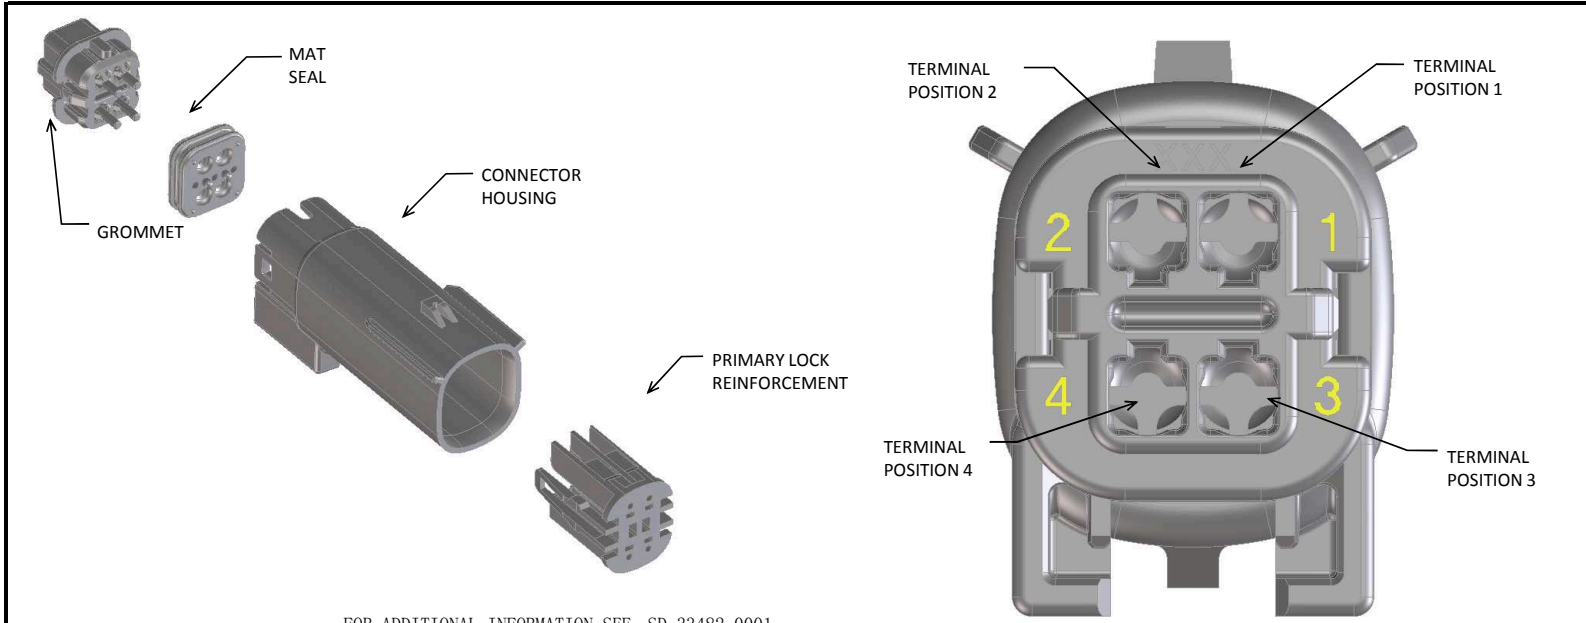

**MX150 2X2 BLADE SEALED ASSEMBLY MAT SEAL
BOM AND PIN OUT SHEET**

ABBREVIATION	DESCRIPTION	COLOR	MATERIAL
A-BLK	HOUSING, KEYING OPTION A	BLACK	SPS/NYLON GF20
B-LG	HOUSING, KEYING OPTION B	LIGHT GRAY	SPS/NYLON GF20
C-BR	HOUSING, KEYING OPTION C	BROWN	SPS/NYLON GF20
D-GR	HOUSING, KEYING OPTION D	GREEN	SPS/NYLON GF20
C-DG	HOUSING, KEYING OPTION C	DARK GRAY	SPS/NYLON GF20
D-SG	HOUSING, KEYING OPTION D	STONE GRAY	SPS/NYLON GF20
A-YW	HOUSING, KEYING OPTION A	YELLOW	SPS/NYLON GF20
GCP	GROMMET CAP (PLUGGED)	BLACK	SPS/NYLON GF20
GCO	GROMMET CAP (OPEN)	BLACK	SPS/NYLON GF20
PLR	PLR	NATURAL	SPS/NYLON GF20
M	MAT SEAL	ROYAL BLUE	INHERENTLY LUBRICATED SILICONE

FOR ADDITIONAL INFORMATION SEE SD-33482-0001