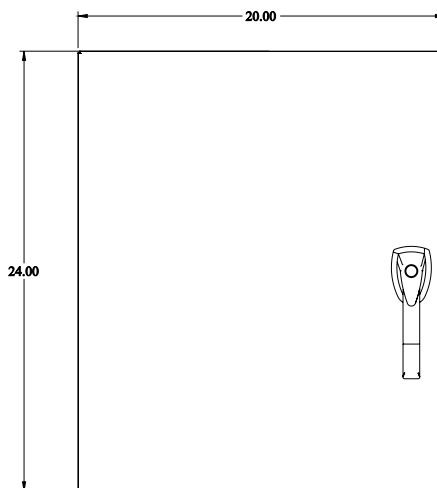

**PART No. EN4SD242010SSWH**

for more information visit  
[www.hammfg.com](http://www.hammfg.com)  
Data subject to change without notice  
Isometric drawing Not to Scale

TOP VIEW

BACK VIEW

LEFT SIDE VIEW

FRONT VIEW

RIGHT SIDE VIEW

BOTTOM VIEW