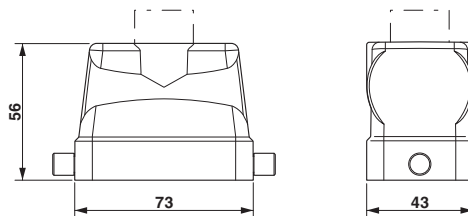

Sleeve housing, for single locking latch, height: 56 mm, with gland, 1 x M25, lateral cable outlet

Key commercial data

Packing unit	1 PCE
Weight per Piece (excluding packing)	166.0 GRM
Custom tariff number	85389099
Country of origin	Germany

Full screw connection

Cable gland - HC-K-KV-M25(11-17) - 1690639

Plastic screw connection up to 5 bar, thread length: 8 mm, cable diameter: 11 - 17 mm, WAF 29, screw connection: M25

Cable gland - HC-M-KV-M25(11-16) - 1690574

Metal screw connection up to 5 bar, thread length: 7 mm, cable diameter: 11 - 16 mm, WAF 27, screw connection: M25

Cable gland - HC-M-KV-M25(14-21) - 1646007

Metal screw connection up to 5 bar, thread length: 7 mm, cable diameter: 14 - 21 mm, WAF 34, screw connection: M25

Special cable screw connection M25, brass nickel-plated, grommet with 10 mm and 11 mm holes

Drawings

Dimensioned drawing

Dimensional drawing