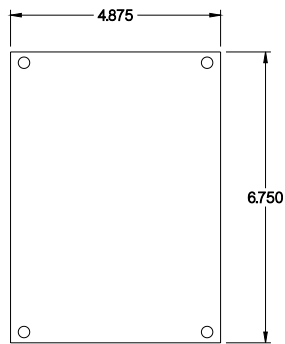

PART No. 1414N4G

for more information visit
www.hammfg.com

Data subject to change without notice

TOP VIEW

ISOMETRIC VIEW

BACK VIEW

LEFT SIDE VIEW

FRONT VIEW

RIGHT SIDE VIEW

INNER PANEL

BOTTOM VIEW