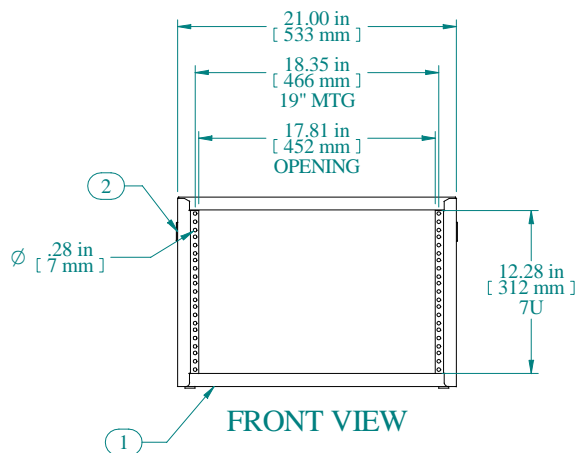

SECTION A-A

TOP VIEW

L.S. VIEW

FRONT VIEW

R.S. VIEW

BOTTOM VIEW

Item Number	Title	Quantity
1	RCBS - BOTTOM	1
2	RCBS - TOP & SIDES	1
3	BLACK PLASTIC HANDLE	2
4	PLUG BUMPER	4

**PART NUMBERS**

Data subject to change without notice. Isometric drawing not to scale.

**HAMMOND  
MANUFACTURING™**

www.hammondmfg.com

PART NO. RCBS1901213