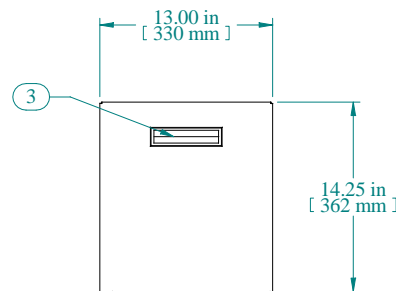

SECTION A-A

TOP VIEW

L.S. VIEW

FRONT VIEW

R.S. VIEW

BOTTOM VIEW

Item Number	Title	Quantity
1	RCBS - BOTTOM	1
2	RCBS - TOP & SIDES	1
3	BLACK PLASTIC HANDLE	2
4	PLUG BUMPER	4

**PART NUMBERS**

Data subject to change without notice. Isometric drawing not to scale.

**HAMMOND  
MANUFACTURING™**

www.hammondmfg.com

PART NO. RCBS1901213