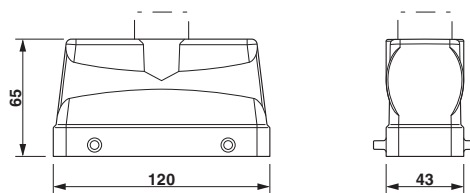

HEAVYCON B24 sleeve housing, for double locking latch, height: 65 mm, with 1 x M25 gland, lateral cable outlet

Key commercial data

Packing unit	1 PCE
Custom tariff number	85389099
Country of origin	Germany

Accessories

Full screw connection

Cable gland - HC-K-KV-M25(11-17) - 1690639

Plastic screw connection up to 5 bar, thread length: 8 mm, cable diameter: 11 - 17 mm, WAF 29, screw connection: M25

Cable gland - HC-M-KV-M25(11-16) - 1690574

Metal screw connection up to 5 bar, thread length: 7 mm, cable diameter: 11 - 16 mm, WAF 27, screw connection: M25

Cable gland - HC-M-KV-M25(14-21) - 1646007

Metal screw connection up to 5 bar, thread length: 7 mm, cable diameter: 14 - 21 mm, WAF 34, screw connection: M25

Special cable screw connection M25, brass nickel-plated, grommet with 10 mm and 11 mm holes

Drawings

Dimensioned drawing

Dimensional drawing