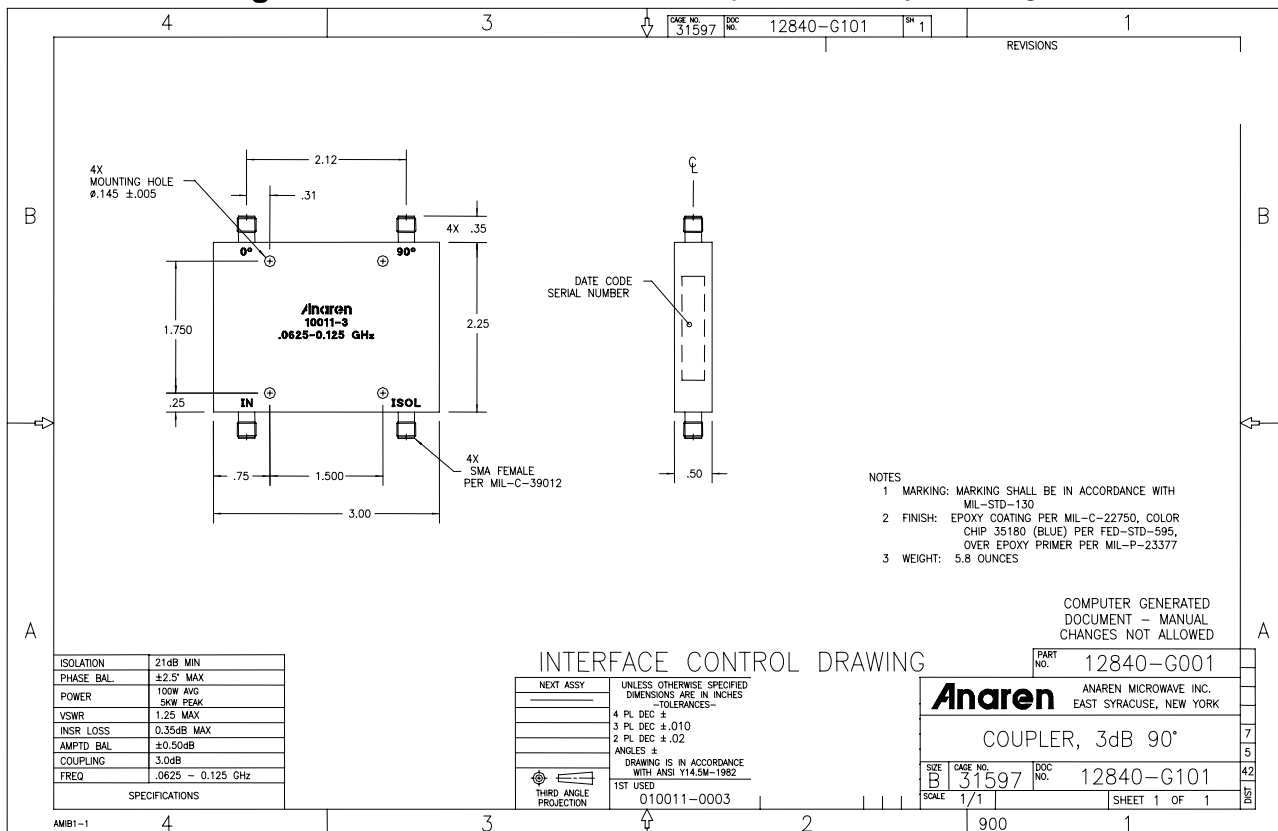

Hybrid Couplers 3 dB, 90°

Applications

- Balanced Mixers
- Antenna Feed Networks
- Phasing Networks
- Dividers/Combiners

Features

- Military Grade
- 0.0625 – 0.125 GHz
- 2-Way power Split
- Quadrature
- Connectors Per MIL-C-39012
- Rugged Aluminum Housing
- Low VSWR
- Meets MIL-E-5400 Class 3 Requirements

Outline Drawing

Electrical and Mechanical Specifications subject to change without notice.

Typical Test Data Plots

USA/Canada: (315) 432-8909
 Toll Free: (800) 411-6596
 Europe: +44 2392-232392

Typical Test Data Plots