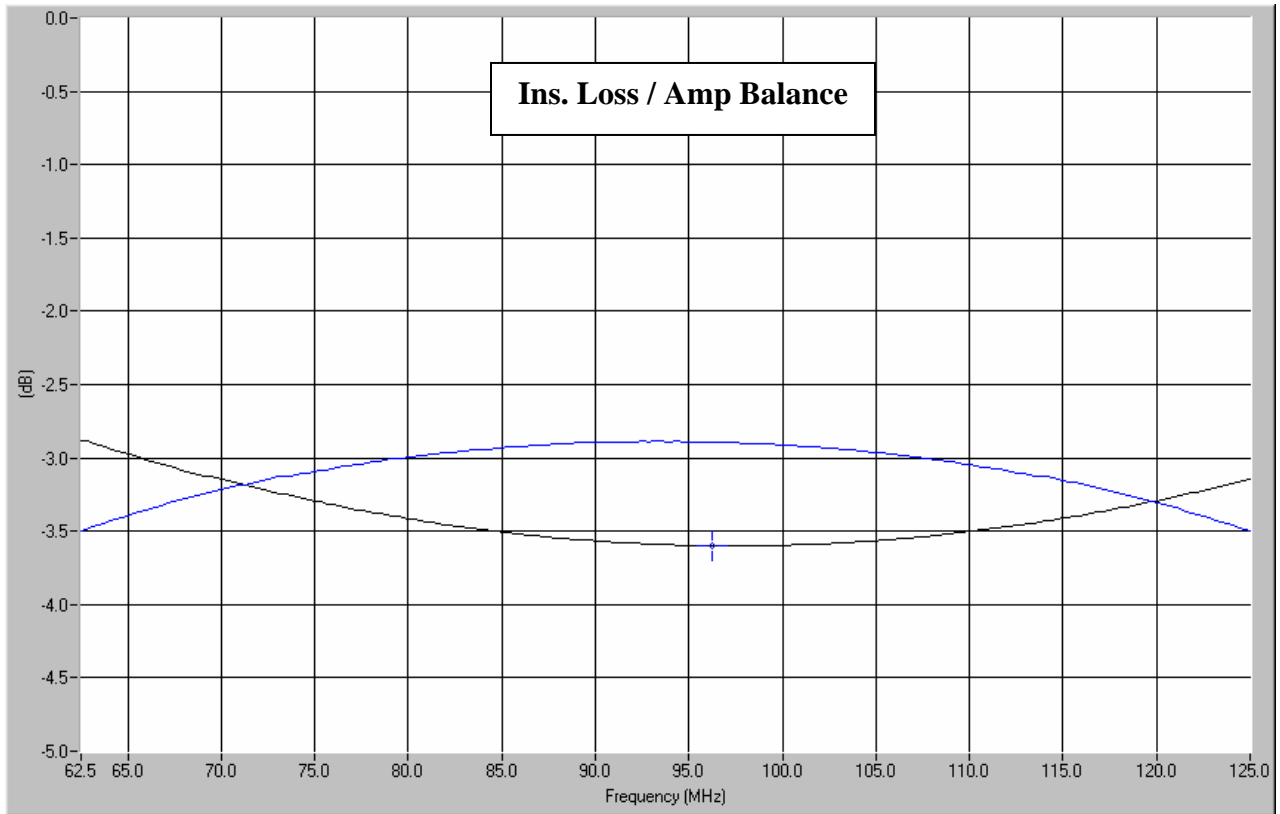

Hybrid Couplers 3 dB, 90°

Applications

- Balanced Mixers
- Antenna Feed Networks
- Phasing Networks
- Dividers/Combiners

Features

- Military Grade
- 0.0625 – 0.125 GHz
- 2-Way power Split
- Quadrature
- Connectors Per MIL-C-39012
- Rugged Aluminum Housing
- Low VSWR
- Meets MIL-E-5400 Class 3 Requirements

Outline Drawing

Electrical and Mechanical Specifications subject to change without notice.

Typical Test Data Plots

USA/Canada: (315) 432-8909
 Toll Free: (800) 411-6596
 Europe: +44 2392-232392

Typical Test Data Plots