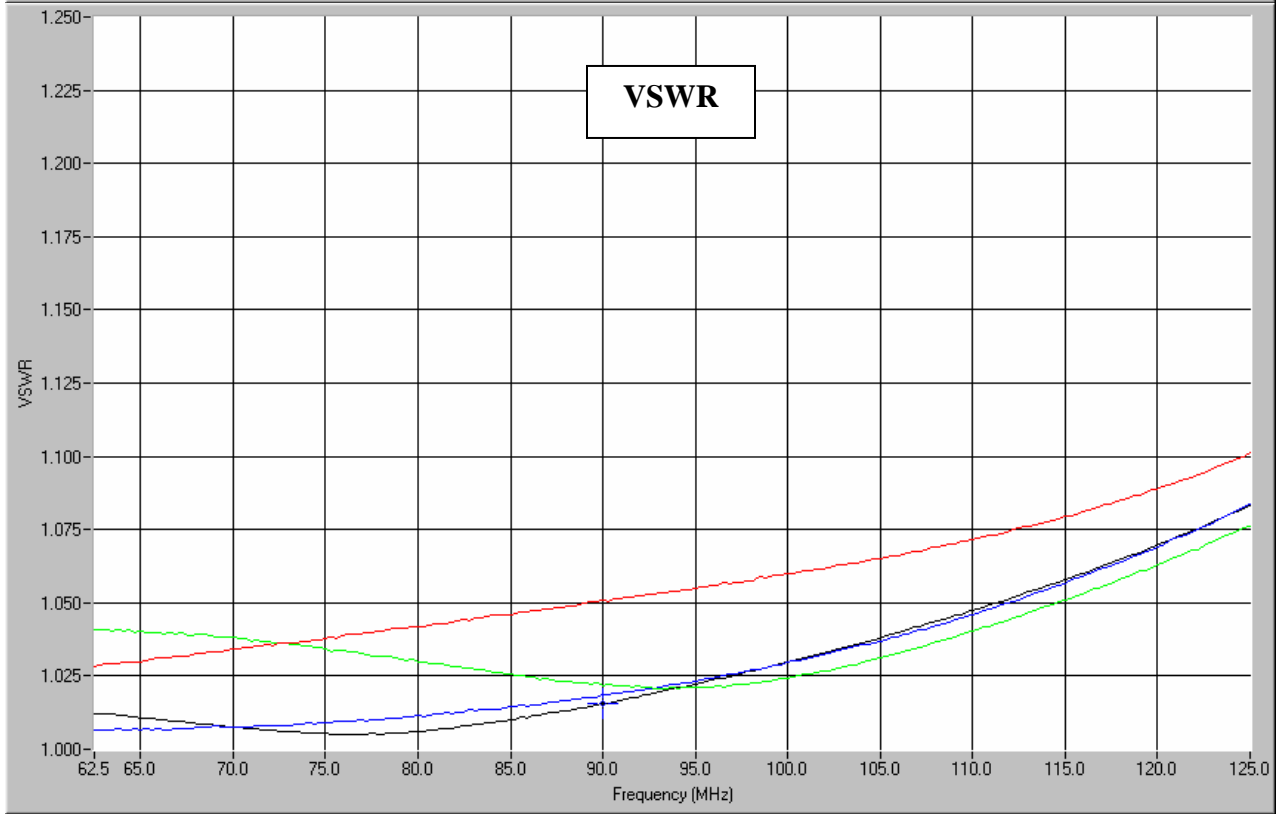

Hybrid Couplers 3 dB, 90°

Applications

- Balanced Mixers
- Antenna Feed Networks
- Phasing Networks
- Dividers/Combiners

Features

- Military Grade
- 0.0625 – 0.125 GHz
- 2-Way power Split
- Quadrature
- Connectors Per MIL-C-39012
- Rugged Aluminum Housing
- Low VSWR
- Meets MIL-E-5400 Class 3 Requirements

Outline Drawing

Electrical and Mechanical Specifications subject to change without notice.

Typical Test Data Plots

USA/Canada: (315) 432-8909
 Toll Free: (800) 411-6596
 Europe: +44 2392-232392

Typical Test Data Plots