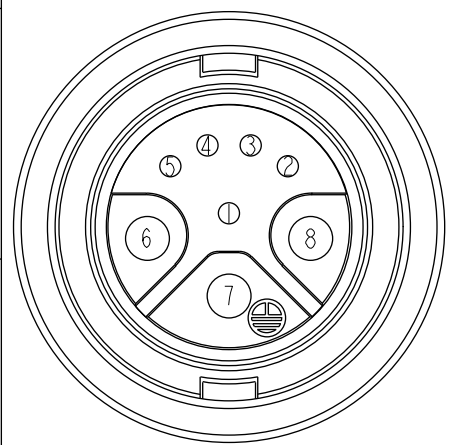

REV.	ECN NO.	DATE	SIGN	DESCRIPTION
B	LEN1340046	2013-04-10	Kevin Wang	Modify Conn. of View
C	LEN1380143-146	2013-08-08	Ruru	Modify the SR & Tolerance & Change Logo

Cable (2)
Color: Black

DCU-08AFEM-LL7000 (1)
Color: Black

DCU-08AFEM-LL7BXX
 XX : 01~99Meter
 01 : 01Meter
 02 : 02Meters

 99 : 99Meters
 Cable Length(L):01~99Meters

Conn.
Pin Assignments
Front View

8	Brown	16AWG	棕	Twist
7	Green/Yellow	16AWG	綠/黃	
6	Blue	16AWG	藍	Twist
5	Red	24AWG	紅	
4	Green	24AWG	綠	Twist
3	White	24AWG	白	
2	Blue	24AWG	藍	Twist
1	Drain		地線	
Conn.	Wire Color			Pin Out

Note:
 * (C) Important Dimension To Check
 * Waterproof Rate: IP67
 * Connector: Nylon+GF, Black
 * Pin: Copper Alloy, Gold Plated
 * O-Ring: Silicone, Gray
 * Lock Nut: Nylon+GF, Black
 * Cable: UL2586 (24#*1P+A)*2C+16#*3C+Drain+Al/Mylar, PVC Jacket, UV Resistant, OD=10.0mm, Black
 * Cable Length Tolerance : 01M±40mm
 02M~05M:±60mm
 06M~10M:±100mm
 11M~30M:±200mm
 31M~99M:±500mm

UNIT:mm TOLERANCE ± 0.5 mm	TITLE Large Size, Lock Type FConn. 3Mpin(20A)+5FPin(2A)			Amphenol LTW 安費諾亮泰企業股份有限公司	ITEM NO	DRAWN BY	DATE
	SCALE 1:1	SIZE A4	SHEET 1 OF 1		DWG NO DCU-08AFEM-LL7BXX	CHECKED BY Rita	DATE 2013-08-20
	REV. C	WC-REV. C.2	(C) Inspection item		CUSTOMER ALTW	APPROVED BY Maslow	DATE 2013-08-20