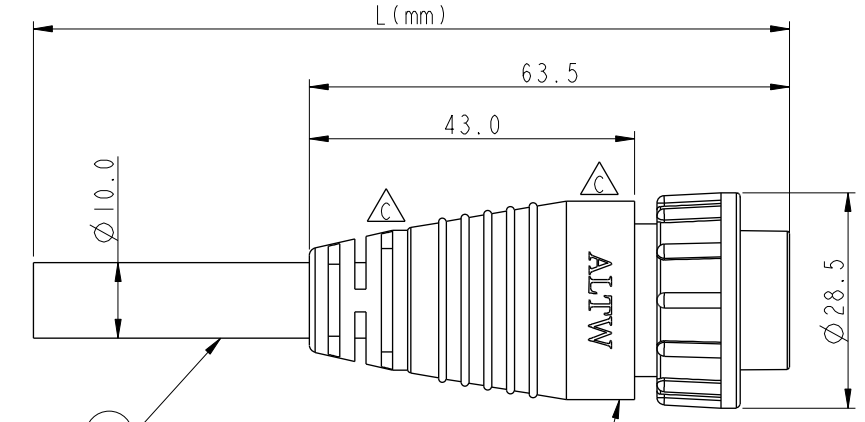

REV.	ECN NO.	DATE	SIGN	DESCRIPTION
B	LEN1340046	2013-04-10	Kevin Wang	Modify Conn. of View
C	LEN1380143-146	2013-08-08	Ruru	Modify the SR & Tolerance & Change Logo

Cable (2)
Color: Black

DCU-08AFEM-LL7000 (1)
Color: Black

DCU-08AFEM-LL7BXX
 XX : 01~99Meter
 01 : 01Meter
 02 : 02Meters

 99 : 99Meters
 Cable Length(L):01~99Meters

Conn.
Pin Assignments
Front View

8	Brown	16AWG	棕	Twist
7	Green/Yellow	16AWG	綠/黃	
6	Blue	16AWG	藍	Twist
5	Red	24AWG	紅	
4	Green	24AWG	綠	Twist
3	White	24AWG	白	
2	Blue	24AWG	藍	Twist
1	Drain		地線	
Conn.	Wire Color			Pin Out

Note:
 * (C) Important Dimension To Check
 * Waterproof Rate: IP67
 * Connector: Nylon+GF, Black
 * Pin: Copper Alloy, Gold Plated
 * O-Ring: Silicone, Gray
 * Lock Nut: Nylon+GF, Black
 * Cable: UL2586 (24#*1P+A)*2C+16#*3C+Drain+Al/Mylar, PVC Jacket, UV Resistant, OD=10.0mm, Black
 * Cable Length Tolerance : 01M±40mm
 02M~05M:±60mm
 06M~10M:±100mm
 11M~30M:±200mm
 31M~99M:±500mm

UNIT:mm TOLERANCE ± 0.5 mm	TITLE Large Size, Lock Type FConn. 3Mpin(20A)+5FPin(2A)			Amphenol LTW 安費諾亮泰企業股份有限公司	ITEM NO	DRAWN BY	DATE
	SCALE 1:1	SIZE A4	SHEET 1 OF 1		DWG NO DCU-08AFEM-LL7BXX	CHECKED BY Rita	DATE 2013-08-20
	REV. C	WC-REV. C.2	(C) Inspection item		CUSTOMER ALTW	APPROVED BY Maslow	DATE 2013-08-20