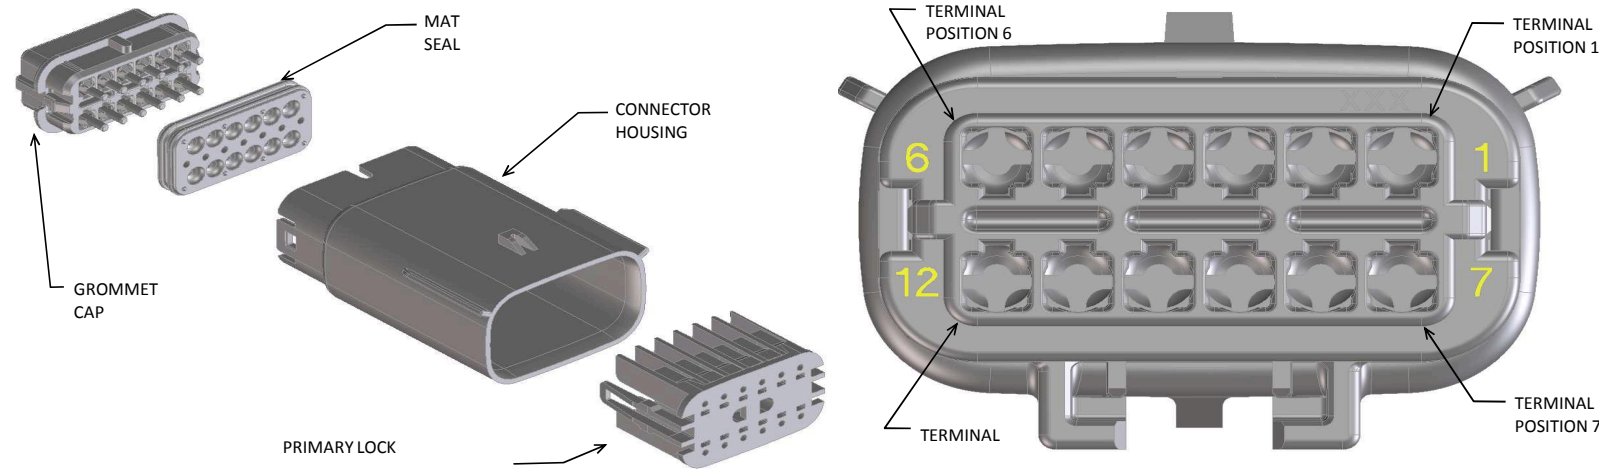

MX150 2X6 BLADE SEALED ASSY MAT SEAL
BOM AND PIN OUT SHEET

ABBREVIATION	DESCRIPTION	COLOR	MATERIAL
A-BLK	HOUSING, KEYING OPTION A	BLACK	SPS/NYLON GF20
B-LG	HOUSING, KEYING OPTION B	LIGHT GRAY	SPS/NYLON GF20
C-BR	HOUSING, KEYING OPTION C	BROWN	SPS/NYLON GF20
D-GR	HOUSING, KEYING OPTION D	GREEN	SPS/NYLON GF20
A-YL	HOUSING, KEYING OPTION A	YELLOW	SPS/NYLON GF20
C-DG	HOUSING, KEYING OPTION C	DARK GRAY	SPS/NYLON GF20
D-SG	HOUSING, KEYING OPTION D	STONE GRAY	SPS/NYLON GF20
GCP	GROMMET CAP (PLUGGED)	BLACK	SPS/NYLON GF20
PLR	PLR	NATURAL	SPS/NYLON GF20
M-R	MAT SEAL	RUST RED	INHERENTLY LUBRICATED SILICONE
M-B	MAT SEAL	ROYAL BLUE	INHERENTLY LUBRICATED SILICONE

FOR ADDITIONAL INFORMATION SEE SD-33482-0001