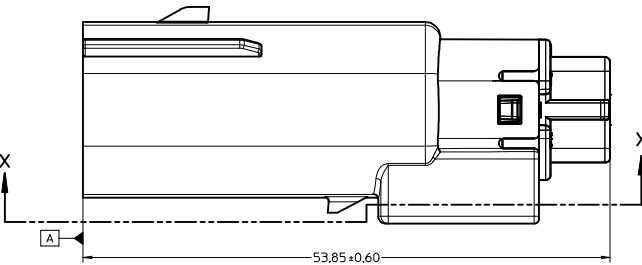

KEY CONFIGURATIONS

KEY A

KEY B

KEY C

KEY D

REVISED IEC NO. UAU2016-0465 DRAWN: PROFFITT 2015/10/06 CHECKED: BRUSZENSKI 2015/10/06 APPR: IKOSHY 2015/10/07	QUALITY SYMBOLS ▽=0 ▽=0 ▽=0	GENERAL TOLERANCES (UNLESS SPECIFIED)		DIMENSION STYLE MM ONLY	SCALE 4:1	DESIGN UNITS METRIC	THIRD ANGLE PROJECTION
		4 PLACES ± mm ± INCH 3 PLACES ± --- ± --- 2 PLACES ± 0.10 ± --- 1 PLACE ± 0.3 ± --- 0 PLACE ± ±	DRAWN BY MYANSLAMBROU 04-27-06 CHECKED BY DGRIFITHS 06-22-06 APPROVED BY SMARCEAU 06-22-06	TITLE MX150 2X2 BLADE SEALED ASSEMBLY MAT SEAL		MATERIAL NO. SEE BOM	DOCUMENT NO. SD-33482-041
DRAFT WHERE APPLICABLE MUST REMAIN WITHIN DIMENSIONS		THIS DRAWING CONTAINS INFORMATION THAT IS PROPRIETARY TO MOLEX INCORPORATED AND SHOULD NOT BE USED WITHOUT WRITTEN PERMISSION					

PARTIAL X-X
SCALE 4:1

PRIMARY LOCK REINFORCER (PLR) SHOWN
IN PRE-STAGED POSITION

SECTION Z-Z

PRIMARY LOCK REINFORCER (PLR) SHOWN
IN FINAL LOCK POSITION

SECTION Y-Y

REVISED IEC NO. UAU2016-0465 DRAWN: PROFFITT 2015/10/06 CHECKED: BRUSZENSKI 2015/10/06 APPR: WOSHY 2015/10/07	QUALITY SYMBOLS	GENERAL TOLERANCES (UNLESS SPECIFIED)	DIMENSION STYLE	SCALE	DESIGN UNITS	THIRD ANGLE PROJECTION
	∇=0 ∇=0 ∇=0	mm INCH 4 PLACES ± --- ± --- 3 PLACES ± --- ± --- 2 PLACES ± 0.10 ± --- 1 PLACE ± 0.3 ± --- 0 PLACE ± ±	MM ONLY	4:1	METRIC	☉ ▽ THIRD ANGLE PROJECTION
	ANGLULAR ± 3 ° DRAFT WHERE APPLICABLE MUST REMAIN WITHIN DIMENSIONS	DRAWN BY: MYANSLAMBROU 04-27-06 CHECKED BY: DGRIFITHS 06-22-06 APPROVED BY: SMARCEAU 06-22-06	MATERIAL NO. SEE BOM DOCUMENT NO. SD-33482-041	TITLE: MX150 2X2 BLADE SEALED ASSEMBLY MAT SEAL SHEET NO. 3 OF 5		
	THIS DRAWING CONTAINS INFORMATION THAT IS PROPRIETARY TO MOLEX INCORPORATED AND SHOULD NOT BE USED WITHOUT WRITTEN PERMISSION					