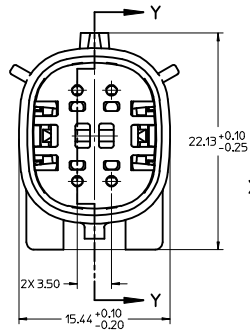

KEY CONFIGURATIONS

KEY A

KEY B

KEY C

KEY D

REVISED IEC NO. UAU2016-0465 DRAWN: PROFFITT 2015/10/06 CHECKED: BRUSZENSKI 2015/10/06 APPR: IKOSHY 2015/10/07	QUALITY SYMBOLS ▽=0 ▽=0 ▽=0	GENERAL TOLERANCES (UNLESS SPECIFIED)		DIMENSION STYLE MM ONLY	SCALE 4:1	DESIGN UNITS METRIC	THIRD ANGLE PROJECTION
		4 PLACES ± mm ± INCH 3 PLACES ± --- ± --- 2 PLACES ± 0.10 ± --- 1 PLACE ± 0.3 ± --- 0 PLACE ± ±	DRAWN BY MYANSLAMBROU 04-27-06 CHECKED BY DGRIFITHS 06-22-06 APPROVED BY SMARCEAU 06-22-06	TITLE MX150 2X2 BLADE SEALED ASSEMBLY MAT SEAL		MATERIAL NO. SEE BOM	DOCUMENT NO. SD-33482-041
DRAFT WHERE APPLICABLE MUST REMAIN WITHIN DIMENSIONS		THIS DRAWING CONTAINS INFORMATION THAT IS PROPRIETARY TO MOLEX INCORPORATED AND SHOULD NOT BE USED WITHOUT WRITTEN PERMISSION					

PARTIAL X-X
SCALE 4:1

PRIMARY LOCK REINFORCER (PLR) SHOWN
IN PRE-STAGED POSITION

SECTION Z-Z

PRIMARY LOCK REINFORCER (PLR) SHOWN
IN FINAL LOCK POSITION

SECTION Y-Y

REVISED IEC NO. UAU2016-0465 DRAWN: PROFFITT 2015/10/06 CHECKED: BRUSZENSKI 2015/10/06 APPR: WOSHY 2015/10/07	QUALITY SYMBOLS	GENERAL TOLERANCES (UNLESS SPECIFIED)	DIMENSION STYLE	SCALE	DESIGN UNITS	THIRD ANGLE PROJECTION
	∇=0 ∇=0 ∇=0	mm INCH 4 PLACES ± --- ± --- 3 PLACES ± --- ± --- 2 PLACES ± 0.10 ± --- 1 PLACE ± 0.3 ± --- 0 PLACE ± ±	MM ONLY	4:1	METRIC	☉ ▽ THIRD ANGLE PROJECTION
	ANGLULAR ± 3 ° DRAFT WHERE APPLICABLE MUST REMAIN WITHIN DIMENSIONS	DRAWN BY: MYANSLAMBROU 04-27-06 CHECKED BY: DGRIFITHS 06-22-06 APPROVED BY: SMARCEAU 06-22-06	MATERIAL NO. SEE BOM DOCUMENT NO. SD-33482-041	TITLE: MX150 2X2 BLADE SEALED ASSEMBLY MAT SEAL SHEET NO. 3 OF 5		
	THIS DRAWING CONTAINS INFORMATION THAT IS PROPRIETARY TO MOLEX INCORPORATED AND SHOULD NOT BE USED WITHOUT WRITTEN PERMISSION					