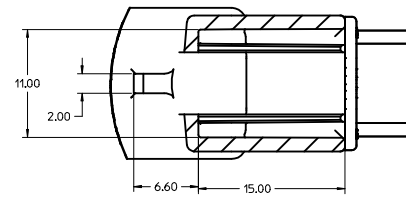

KEY CONFIGURATIONS

KEY A

KEY B

KEY C

KEY D

REVISED IEC NO. UAU2016-0465 DRAWN: PROFFITT 2015/10/06 CHECKED: BRUSZENSKI 2015/10/06 APPR: IKOSHY 2015/10/07	QUALITY SYMBOLS ▽=0 ▽=0 ▽=0	GENERAL TOLERANCES (UNLESS SPECIFIED)		DIMENSION STYLE MM ONLY	SCALE 4:1	DESIGN UNITS METRIC	THIRD ANGLE PROJECTION
		4 PLACES ± mm ± INCH 3 PLACES ± --- ± --- 2 PLACES ± 0.10 ± --- 1 PLACE ± 0.3 ± --- 0 PLACE ± ±	DRAWN BY MYANSLAMBROU 04-27-06 CHECKED BY DGRIFITHS 06-22-06 APPROVED BY SMARCEAU 06-22-06	TITLE MX150 2X2 BLADE SEALED ASSEMBLY MAT SEAL		MATERIAL NO. SEE BOM	DOCUMENT NO. SD-33482-041
DRAFT WHERE APPLICABLE MUST REMAIN WITHIN DIMENSIONS		THIS DRAWING CONTAINS INFORMATION THAT IS PROPRIETARY TO MOLEX INCORPORATED AND SHOULD NOT BE USED WITHOUT WRITTEN PERMISSION					

PARTIAL X-X
SCALE 4:1

PRIMARY LOCK REINFORCER (PLR) SHOWN
IN PRE-STAGED POSITION

SECTION Z-Z

PRIMARY LOCK REINFORCER (PLR) SHOWN
IN FINAL LOCK POSITION

SECTION Y-Y

REVISED IEC NO. UAU2016-0465 DRAWN: PROFFITT 2015/10/06 CHECKED: BRUSZENSKI 2015/10/06 APPR: WOSHY 2015/10/07	QUALITY SYMBOLS	GENERAL TOLERANCES (UNLESS SPECIFIED)	DIMENSION STYLE	SCALE	DESIGN UNITS	THIRD ANGLE PROJECTION
	∇=0 ∇=0 ∇=0	mm INCH 4 PLACES ± --- ± --- 3 PLACES ± --- ± --- 2 PLACES ± 0.10 ± --- 1 PLACE ± 0.3 ± --- 0 PLACE ± ±	MM ONLY	4:1	METRIC	☉ ▽ THIRD ANGLE PROJECTION
	ANGLULAR ± 3 ° DRAFT WHERE APPLICABLE MUST REMAIN WITHIN DIMENSIONS	DRAWN BY: MYANSLAMBROU 04-27-06 CHECKED BY: DGRIFITHS 06-22-06 APPROVED BY: SMARCEAU 06-22-06	MATERIAL NO. SEE BOM DOCUMENT NO. SD-33482-041	TITLE: MX150 2X2 BLADE SEALED ASSEMBLY MAT SEAL SHEET NO. 3 OF 5		
	THIS DRAWING CONTAINS INFORMATION THAT IS PROPRIETARY TO MOLEX INCORPORATED AND SHOULD NOT BE USED WITHOUT WRITTEN PERMISSION					