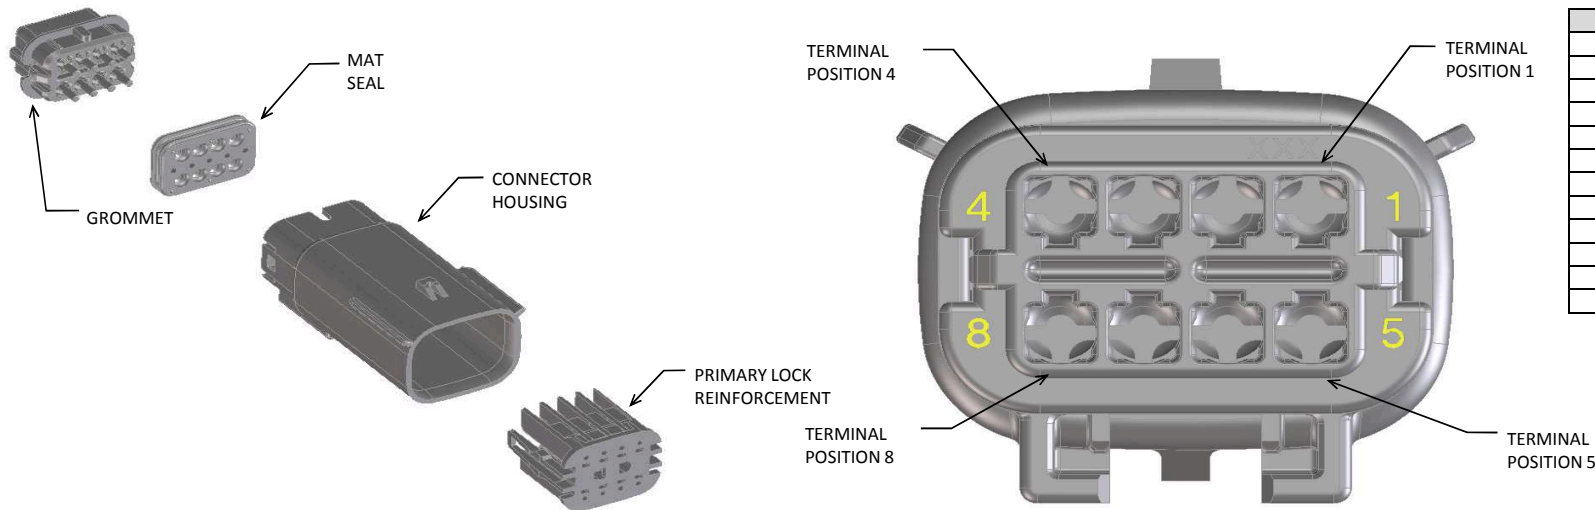

MX150 2X4 BLADE SEALED ASSEMBLY MAT SEAL
BOM AND PIN OUT SHEET

ABBREVIATION	DESCRIPTION	COLOR	MATERIAL
A-BLK	HOUSING, KEYING OPTION A	BLACK	SPS/NYLON GF20
B-LG	HOUSING, KEYING OPTION B	LIGHT GRAY	SPS/NYLON GF20
C-BR	HOUSING, KEYING OPTION C	BROWN	SPS/NYLON GF20
D-GR	HOUSING, KEYING OPTION D	GREEN	SPS/NYLON GF20
C-DG	HOUSING, KEYING OPTION C	DARK GRAY	SPS/NYLON GF20
D-SG	HOUSING, KEYING OPTION D	STONE GRAY	SPS/NYLON GF20
A-YW	HOUSING, KEYING OPTION A	YELLOW	SPS/NYLON GF20
GCP	GROMMET CAP (PLUGGED)	BLACK	SPS/NYLON GF20
GCO	GROMMET CAP (OPEN)	BLACK	SPS/NYLON GF20
PLR	PLR	NATURAL	SPS/NYLON GF20
M-R	MAT SEAL	RUST RED	INHERENTLY LUBRICATED SILICONE
M-B	MAT SEAL	ROYAL BLUE	INHERENTLY LUBRICATED SILICONE

FOR ADDITIONAL INFORMATION SEE SD-33482-0001