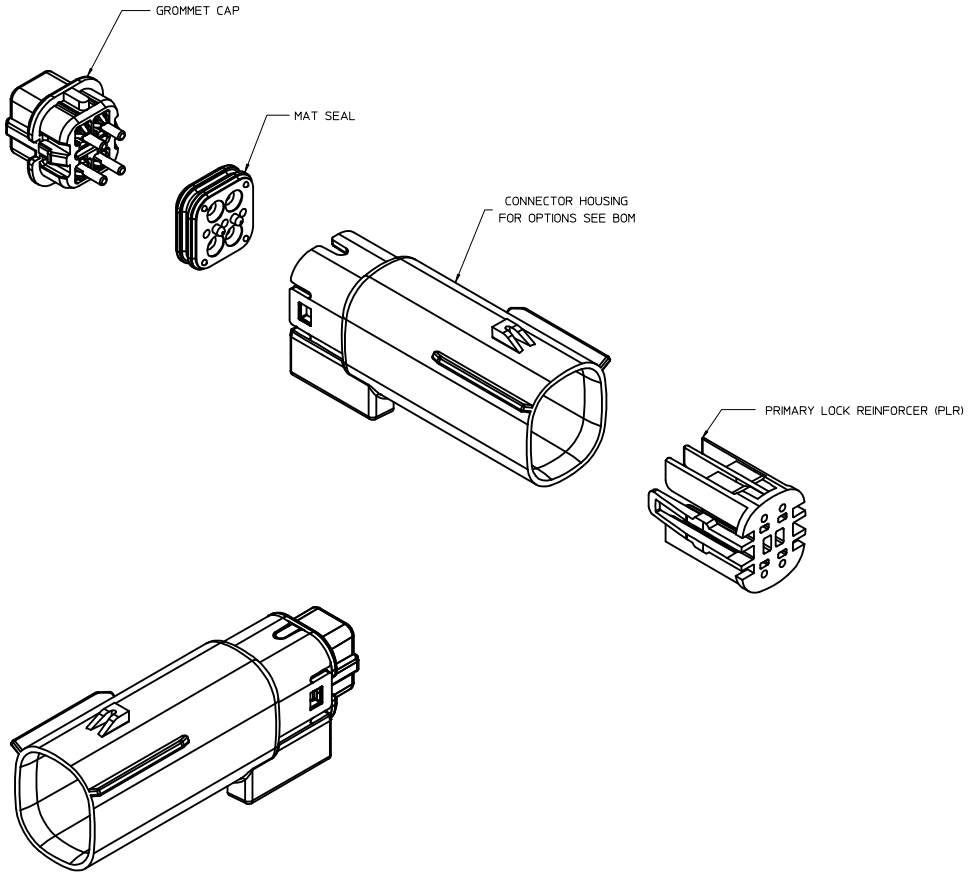

TABLE OF CONTENTS	
SHEET NO.	SHEET DESCRIPTION
1	NOTES
2	KEY CONFIGURATIONS
3	BLADE SEALED ASSEMBLY
4	SYSTEM PACKAGING
5	BOM

NOTES: VALID UNLESS OTHERWISE SPECIFIED

1. GENERAL:
 a. APPLICATION SPECIFICATION SEE: AS-33472-100
 CONTAINS: PRODUCT INTRODUCTION, PRODUCT SUMMARY, CONNECTOR ASSEMBLY, PACKAGING INFORMATION, CONNECTOR MATING, SERVICE INSTRUCTIONS, ELECTRICAL CONTINUITY CHECKING, CRIMPING, AND TROUBLESHOOTING.
 -DESIGNED TO MATE WITH RECEPTACLE SEALED ASSEMBLY SPECIFIED IN MOLEX DRAWING SD-33472-041.
 -FOR 15mm BLADE TERMINALS TO BE USED WITH THIS ASSEMBLY SEE MOLEX DRAWING SD-33000-001.
 - SYSTEM TO BE USED WITH WIRE WITH DIAMETER RANGE OF 1.4mm TO 2.69mm.
 -ASSEMBLY SHIPPED WITH PLR IN PRE-LOCK POSITION
 -IN THE EVENT THAT THE PLR IS FOUND IN THE SEATED (FINAL LOCK) POSITION, REFER TO MOLEX SPECIFICATION PS-34646-001, AVAILABLE AT www.molex.com <<http://www.molex.com>>
 -ASSEMBLY CONFORMS TO SAE/USCAR-2 REV.4 WITH THE FOLLOWING EXCEPTIONS:
 TERMINAL INSERTION FORCE FOR WIRE DIAMETER ABOVE 2.5mm NOT EXCEEDING 2.69mm SHALL NOT EXCEED 45 NEWTONS.