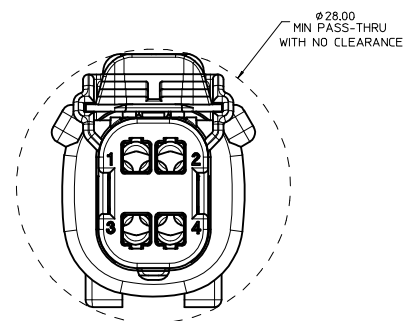

PARTIAL X-X
SCALE 4:1

PRIMARY LOCK REINFORCER (PLR) SHOWN
IN PRE-STAGED POSITION

SECTION Z-Z

PRIMARY LOCK REINFORCER (PLR) SHOWN
IN FINAL LOCK POSITION

SECTION Y-Y

REVISED IEC NO. UAU2016-0465 DRAWN: PROFFITT 2015/10/06 CHECKED: BRUSZENSKI 2015/10/06 APPR: WOSHY 2015/10/07	QUALITY SYMBOLS	GENERAL TOLERANCES (UNLESS SPECIFIED)	DIMENSION STYLE	SCALE	DESIGN UNITS	THIRD ANGLE PROJECTION
	∇=0 ∇=0 ∇=0	mm INCH 4 PLACES ± --- ± --- 3 PLACES ± --- ± --- 2 PLACES ± 0.10 ± --- 1 PLACE ± 0.3 ± --- 0 PLACE ± ±	MM ONLY	4:1	METRIC	☉ ▽ THIRD ANGLE PROJECTION
	ANGLULAR ± 3 ° DRAFT WHERE APPLICABLE MUST REMAIN WITHIN DIMENSIONS	DRAWN BY: MYANSLAMBROU 04-27-06 CHECKED BY: DGRIFITHS 06-22-06 APPROVED BY: SMARCEAU 06-22-06	MATERIAL NO. SEE BOM DOCUMENT NO. SD-33482-041	TITLE: MX150 2X2 BLADE SEALED ASSEMBLY MAT SEAL SHEET NO. 3 OF 5		
	THIS DRAWING CONTAINS INFORMATION THAT IS PROPRIETARY TO MOLEX INCORPORATED AND SHOULD NOT BE USED WITHOUT WRITTEN PERMISSION					

20 19 18 17 16 15 14 13 12 11 10 9 8 7 6 5 4 3 2 1

SYSTEM PACKAGING

CHARTED DIMENSIONS		
RECEPTACLE ASSY PART NUMBER	CONFIGURATION	A
33472-0401 THRU 33472-0452	MX150 2X2 RECEPTACLE SEALED ASSEMBLY - STANDARD	72.78
33472-4401 THRU 33472-4412	MX150 2X2 RECEPTACLE SEALED ASSEMBLY - LENGTHENED	77.21