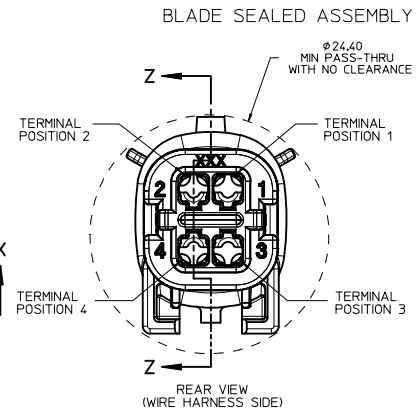

KEY CONFIGURATIONS

KEY A

KEY B

KEY C

KEY D

REVISED IEC NO. UAU2016-0465 DRAWN: PROFFITT 2015/10/06 CHECKED: BRUSZENSKI 2015/10/06 APPR: IKOSHY 2015/10/07	QUALITY SYMBOLS ▽=0 ▽=0 ▽=0	GENERAL TOLERANCES (UNLESS SPECIFIED)		DIMENSION STYLE MM ONLY	SCALE 4:1	DESIGN UNITS METRIC	THIRD ANGLE PROJECTION
		4 PLACES ± mm ± INCH 3 PLACES ± --- ± --- 2 PLACES ± 0.10 ± --- 1 PLACE ± 0.3 ± --- 0 PLACE ± ±	DRAWN BY MYANSLAMBROU 04-27-06 CHECKED BY DGRIFITHS 06-22-06 APPROVED BY SMARCEAU 06-22-06	TITLE MX150 2X2 BLADE SEALED ASSEMBLY MAT SEAL		MATERIAL NO. SEE BOM	DOCUMENT NO. SD-33482-041
DRAFT WHERE APPLICABLE MUST REMAIN WITHIN DIMENSIONS		THIS DRAWING CONTAINS INFORMATION THAT IS PROPRIETARY TO MOLEX INCORPORATED AND SHOULD NOT BE USED WITHOUT WRITTEN PERMISSION					

PARTIAL X-X
SCALE 4:1

PRIMARY LOCK REINFORCER (PLR) SHOWN
IN PRE-STAGED POSITION

SECTION Z-Z

PRIMARY LOCK REINFORCER (PLR) SHOWN
IN FINAL LOCK POSITION

SECTION Y-Y

REVISED IEC NO. UAU2016-0465 DRAWN: PROFFITT 2015/10/06 CHECKED: BRUSZENSKI 2015/10/06 APPR: WOSHY 2015/10/07	QUALITY SYMBOLS	GENERAL TOLERANCES (UNLESS SPECIFIED)	DIMENSION STYLE	SCALE	DESIGN UNITS	THIRD ANGLE PROJECTION
	∇=0 ∇=0 ∇=0	mm INCH 4 PLACES ± --- ± --- 3 PLACES ± --- ± --- 2 PLACES ± 0.10 ± --- 1 PLACE ± 0.3 ± --- 0 PLACE ± ±	MM ONLY	4:1	METRIC	☉ ▽ THIRD ANGLE PROJECTION
	ANGLULAR ± 3 ° DRAFT WHERE APPLICABLE MUST REMAIN WITHIN DIMENSIONS	DRAWN BY: MYANSLAMBROU 04-27-06 CHECKED BY: DGRIFITHS 06-22-06 APPROVED BY: SMARCEAU 06-22-06	MATERIAL NO. SEE BOM DOCUMENT NO. SD-33482-041	TITLE: MX150 2X2 BLADE SEALED ASSEMBLY MAT SEAL SHEET NO. 3 OF 5		
	THIS DRAWING CONTAINS INFORMATION THAT IS PROPRIETARY TO MOLEX INCORPORATED AND SHOULD NOT BE USED WITHOUT WRITTEN PERMISSION					