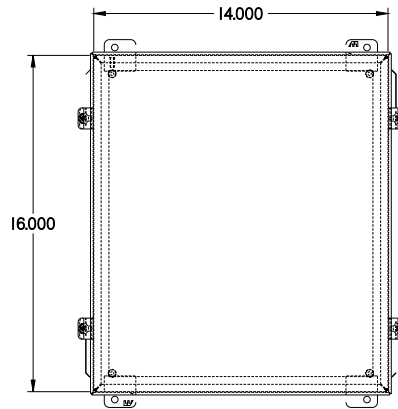

**PART No. 1414N4SSO6**

for more information visit  
[www.hammfg.com](http://www.hammfg.com)

Data subject to change without notice

TOP VIEW

ISOMETRIC VIEW

BACK VIEW

LEFT SIDE VIEW

FRONT VIEW

RIGHT SIDE VIEW

INNER PANEL

BOTTOM VIEW