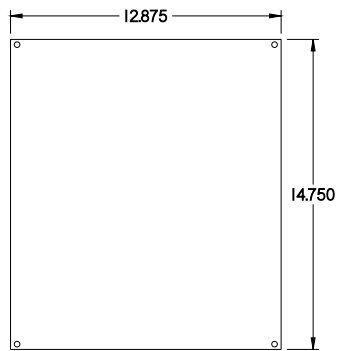

**PART No. 1414N4SSO6**

for more information visit  
[www.hammfg.com](http://www.hammfg.com)

Data subject to change without notice

TOP VIEW

ISOMETRIC VIEW

BACK VIEW

LEFT SIDE VIEW

FRONT VIEW

RIGHT SIDE VIEW

INNER PANEL

BOTTOM VIEW